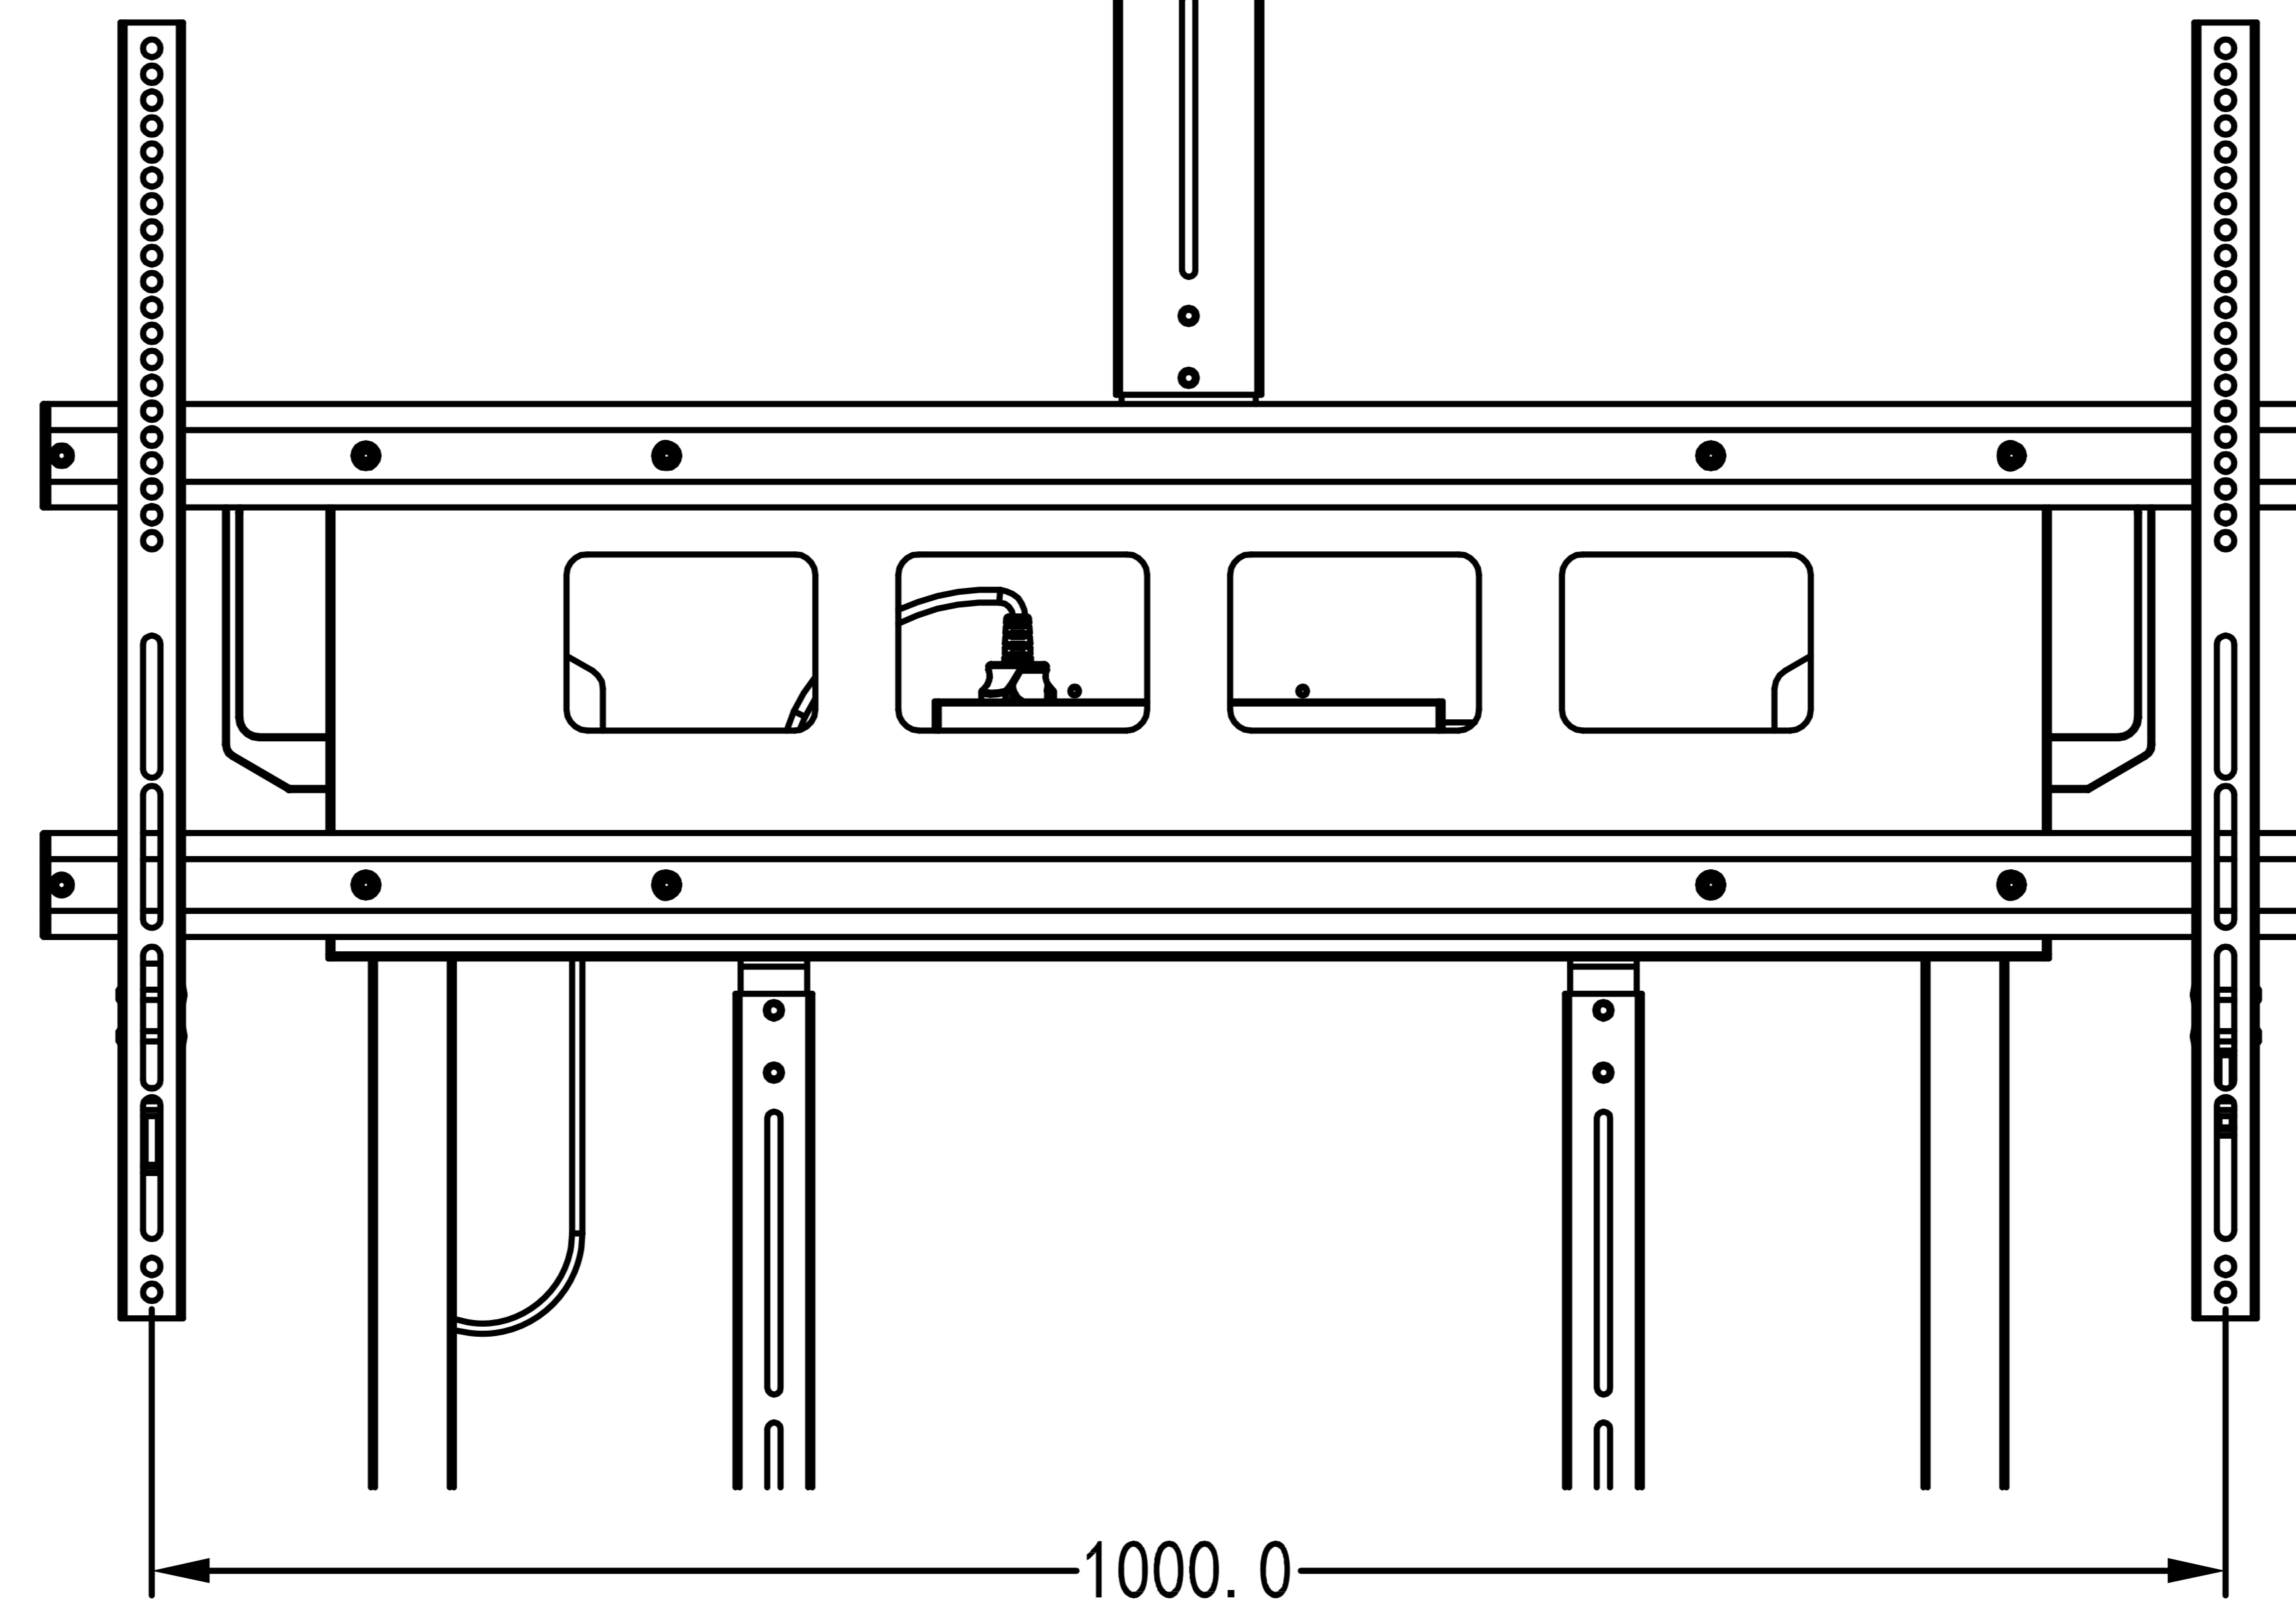

New size: 304x130mm

New Max VESA: 1000x600mm