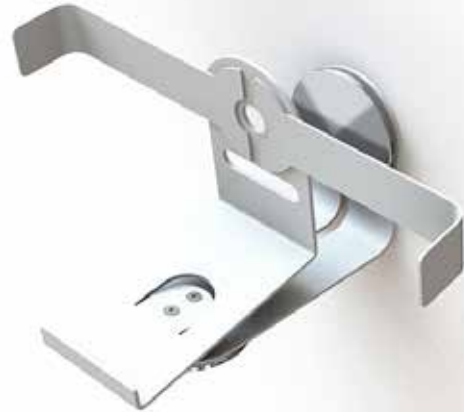

M Sonos Play:5 Wall Mount - White

EAN: 7350105211850

Multibrackets Premium Wall Mount for Sonos Play:5
(White, Single)

Product category:
Sonos Speakermounts

Specification:

Article No:	7350105211850
Color:	White
Surface finish:	Powder coating
Material:	Steel & Aluminum
Weight:	3,1 kg
Measurements:	355mm x 163mm x 241mm
Max load:	12 kg
Tilt:	No
Swivel:	No
Rotate:	90° rotation - left and right
Installation:	Wall mount
Cable management:	Yes
Warranty:	Lifetime