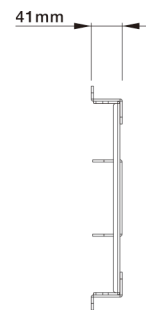

Wall plate

M Universal Flexarm Pro 125kg Super Duty Plus