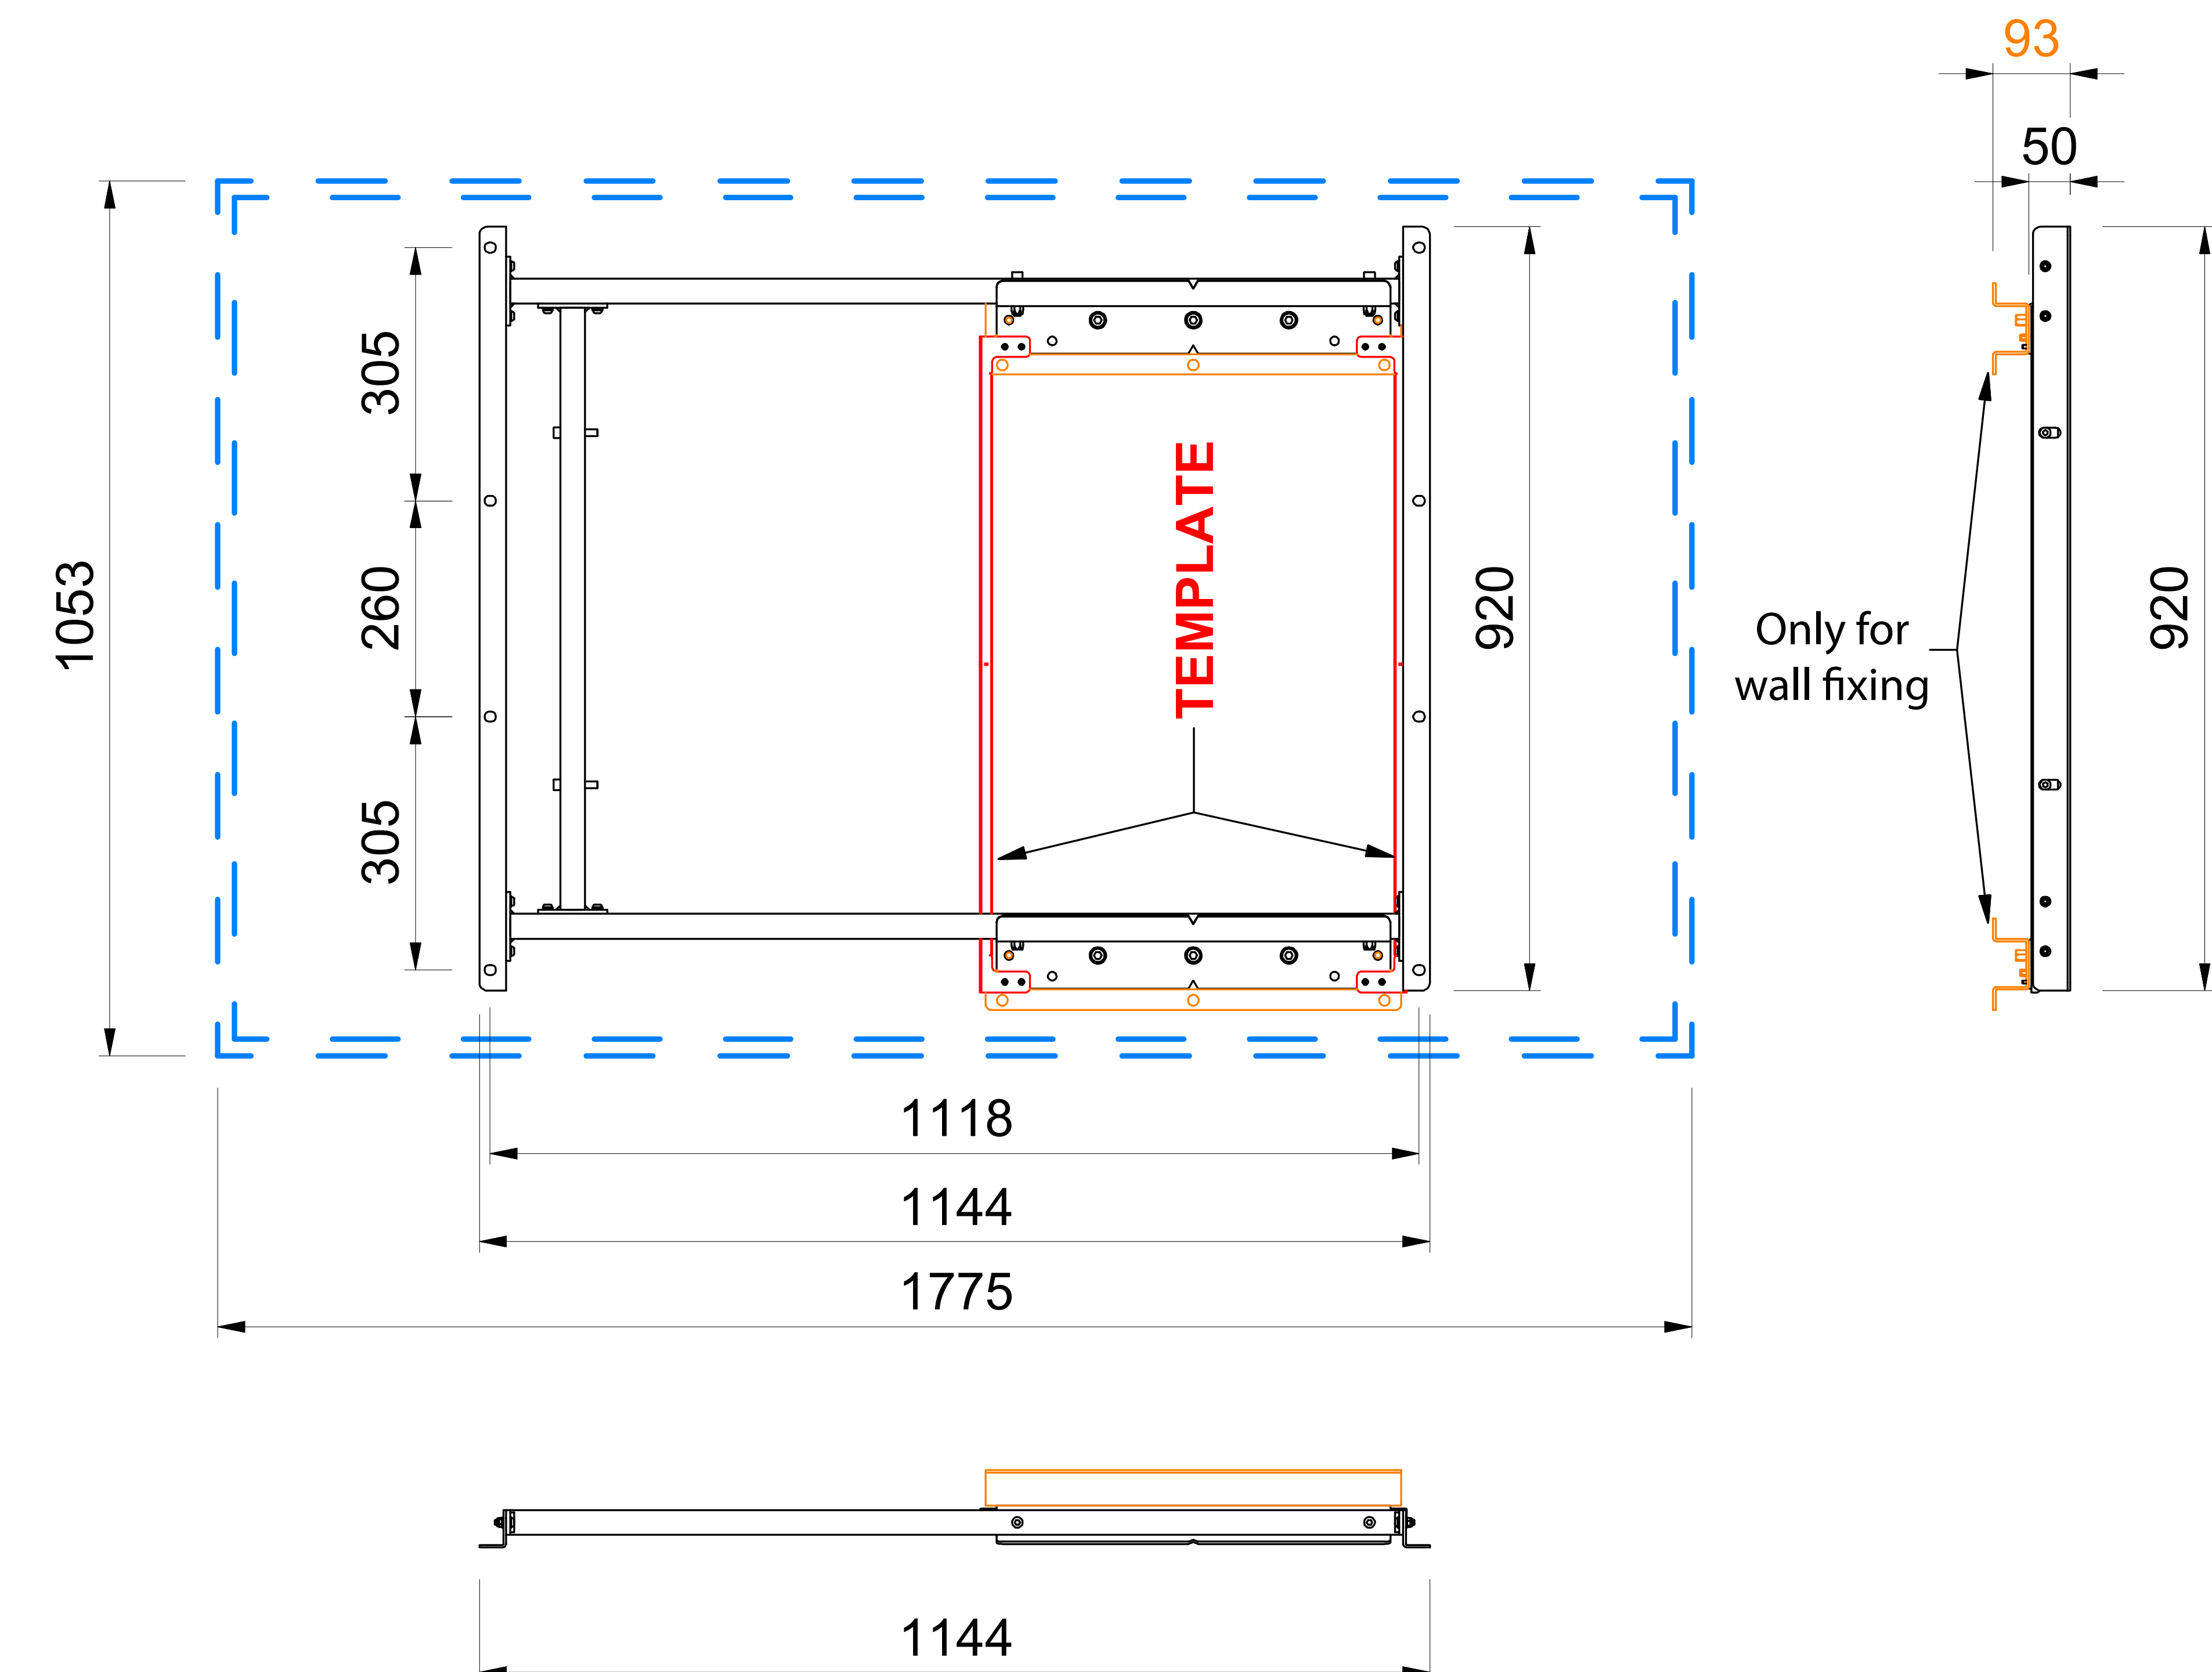

Portrait

Landscape

Weight MAX LOAD: 180 KG

- Galvanized and epoxy powder coated sheet for outdoor