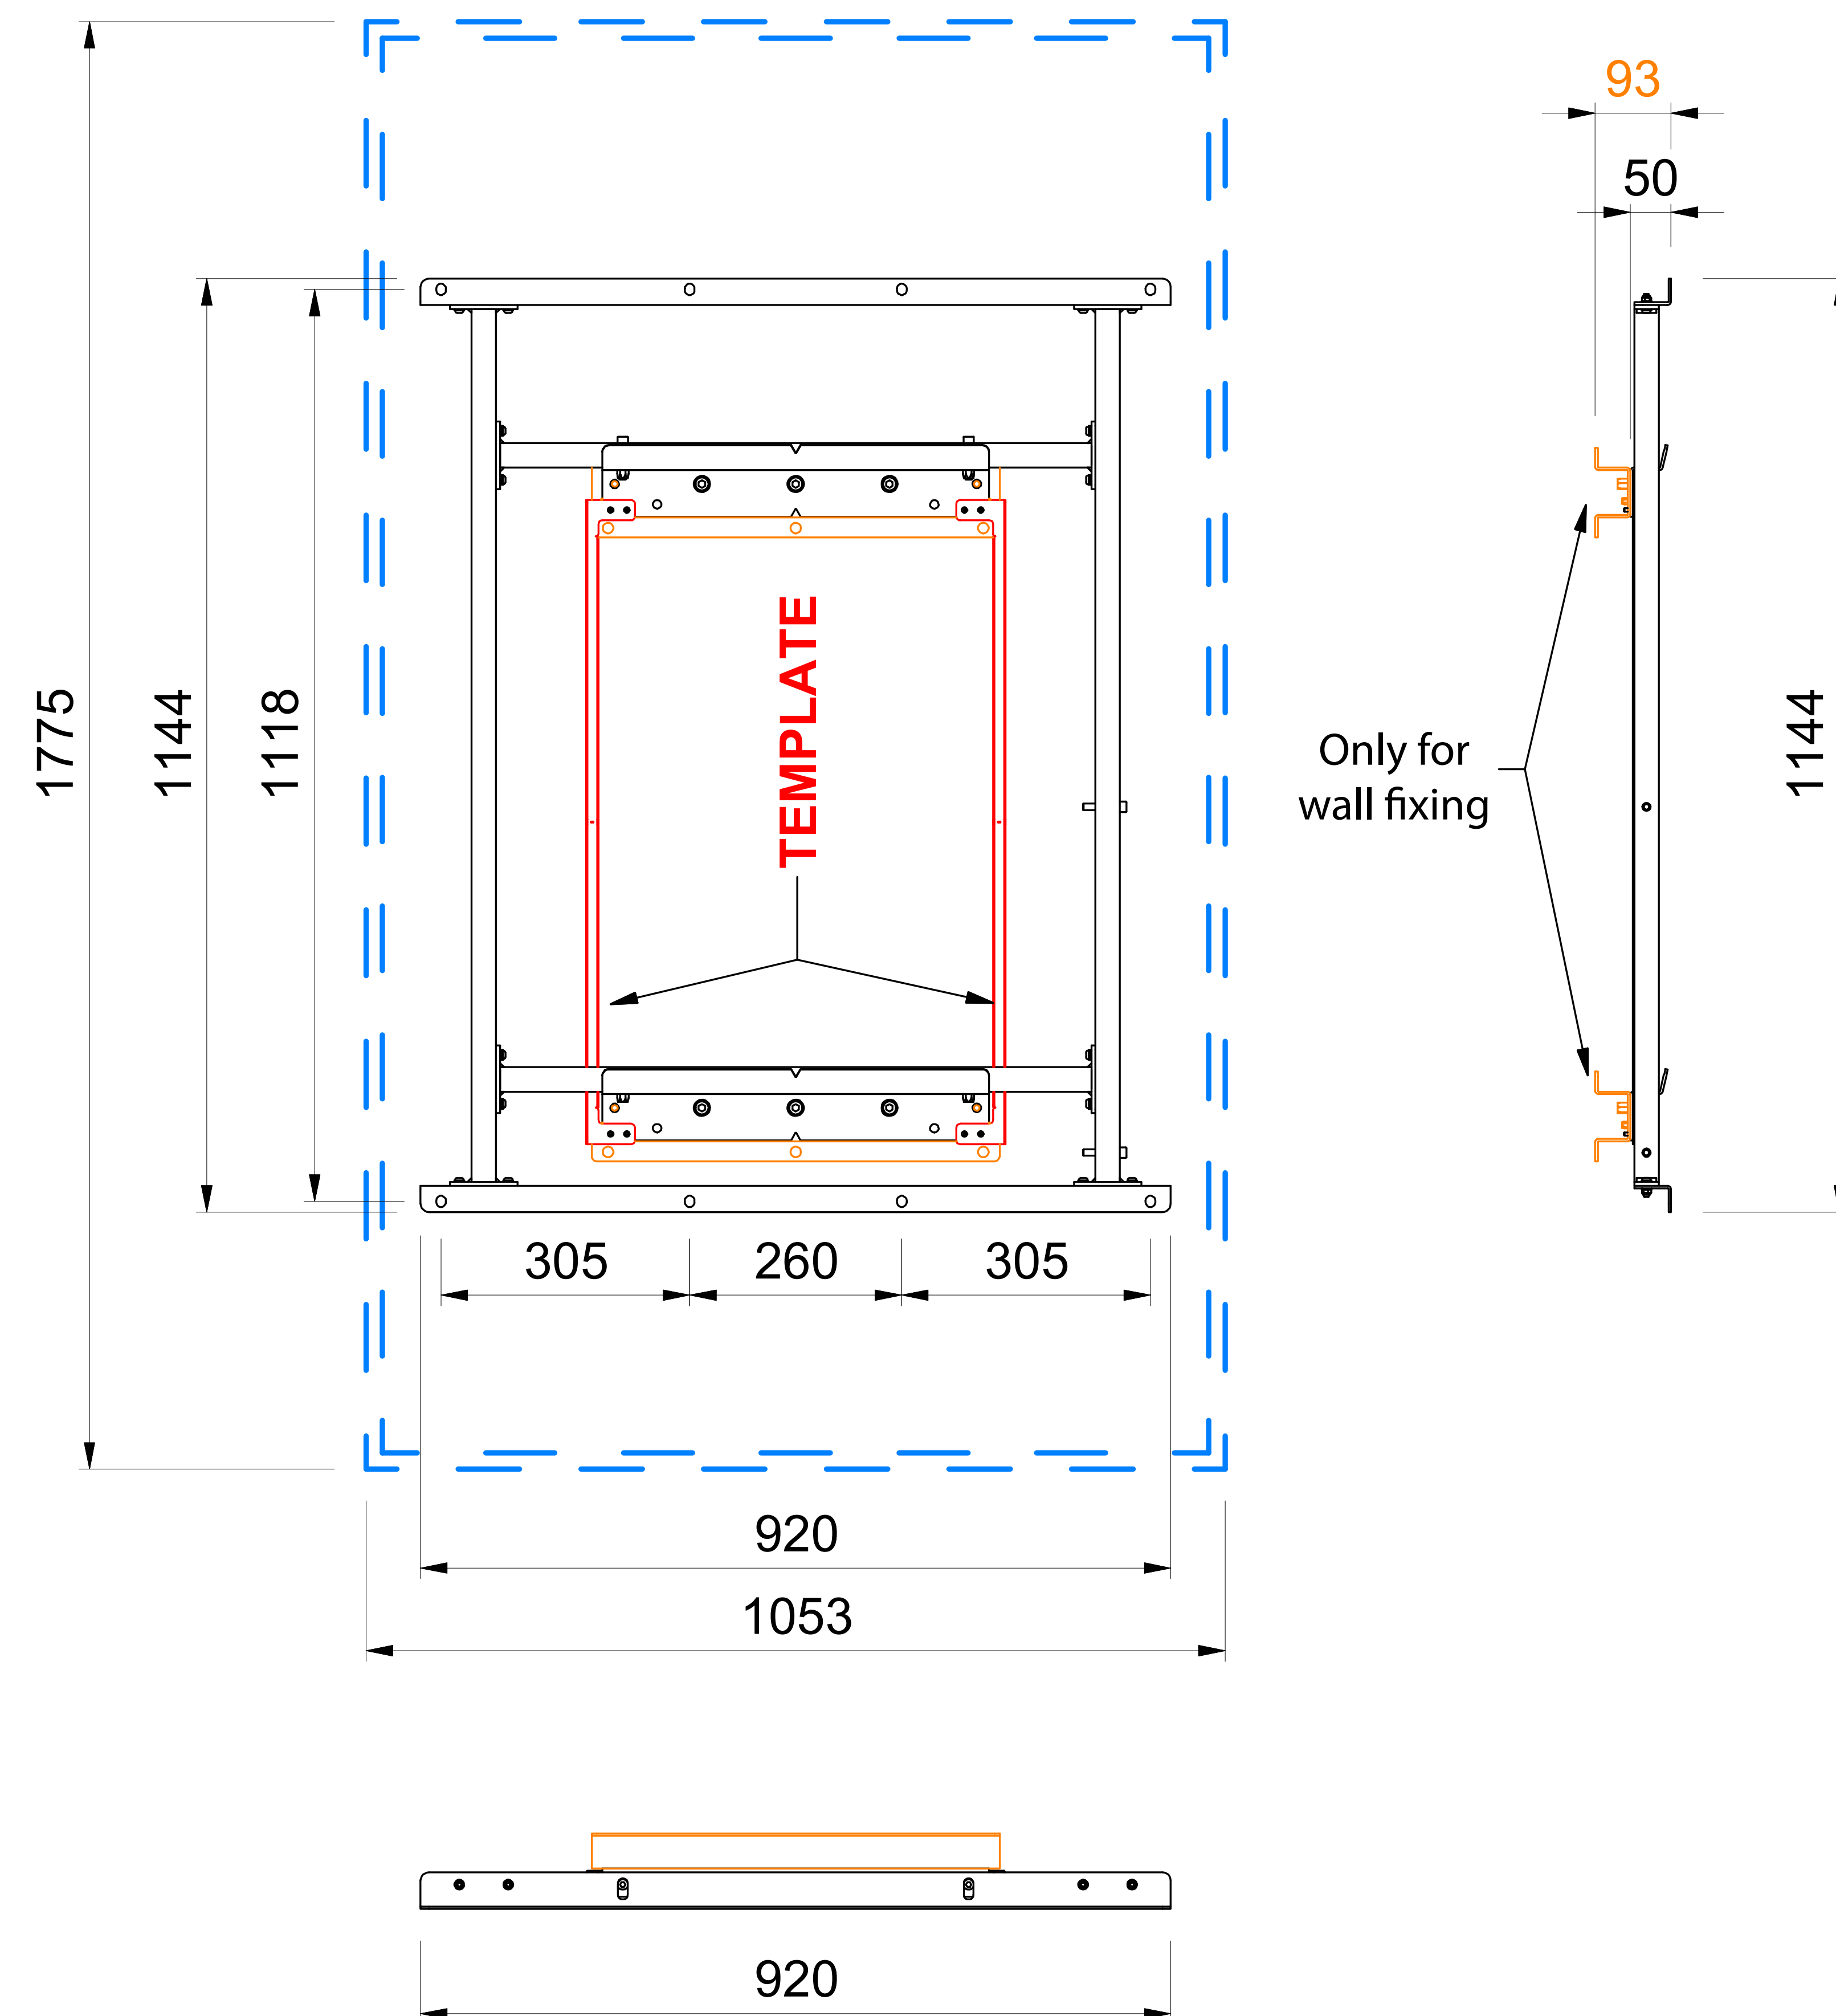

Portrait

Landscape

Weight MAX LOAD: 180 KG

- Galvanized and epoxy powder coated sheet for outdoor