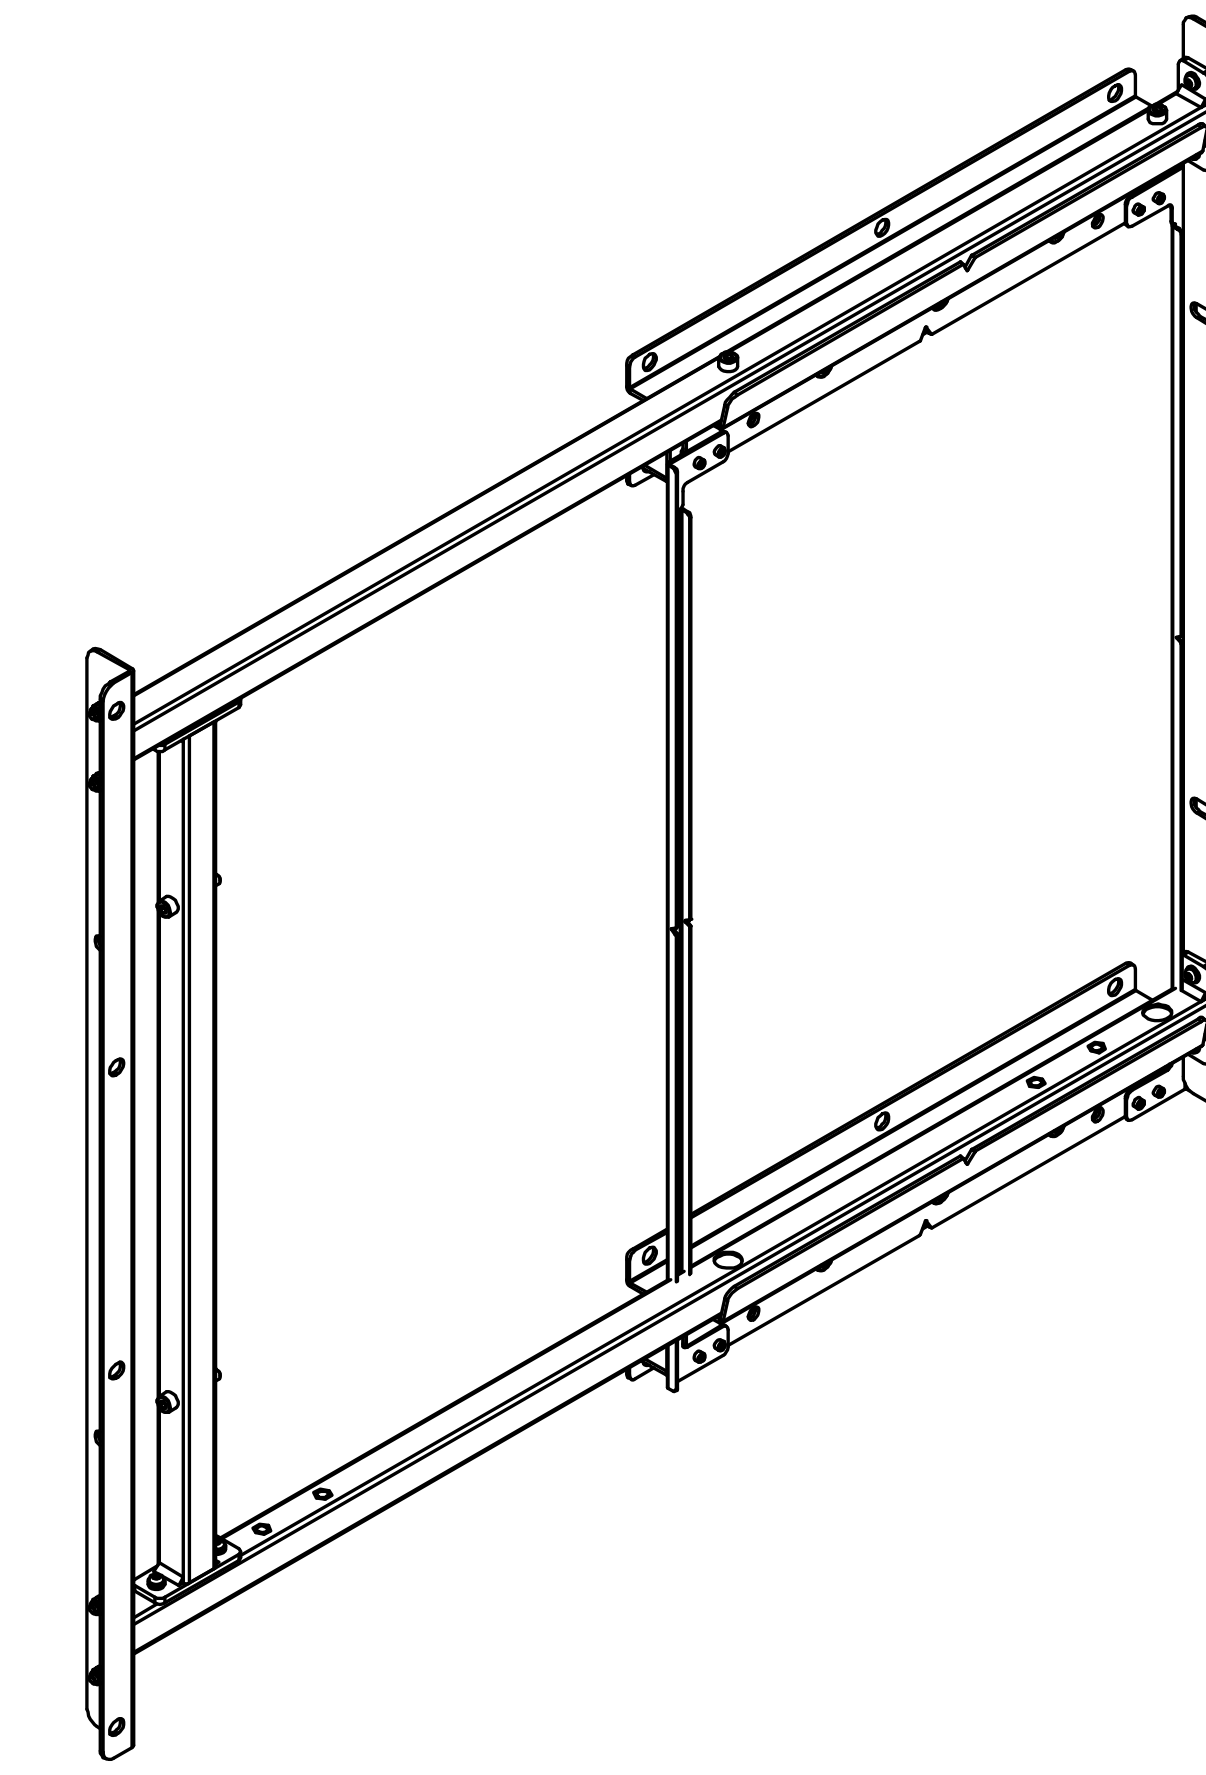

Portrait

Landscape

Weight MAX LOAD: 180 KG

- Galvanized and epoxy powder coated sheet for outdoor