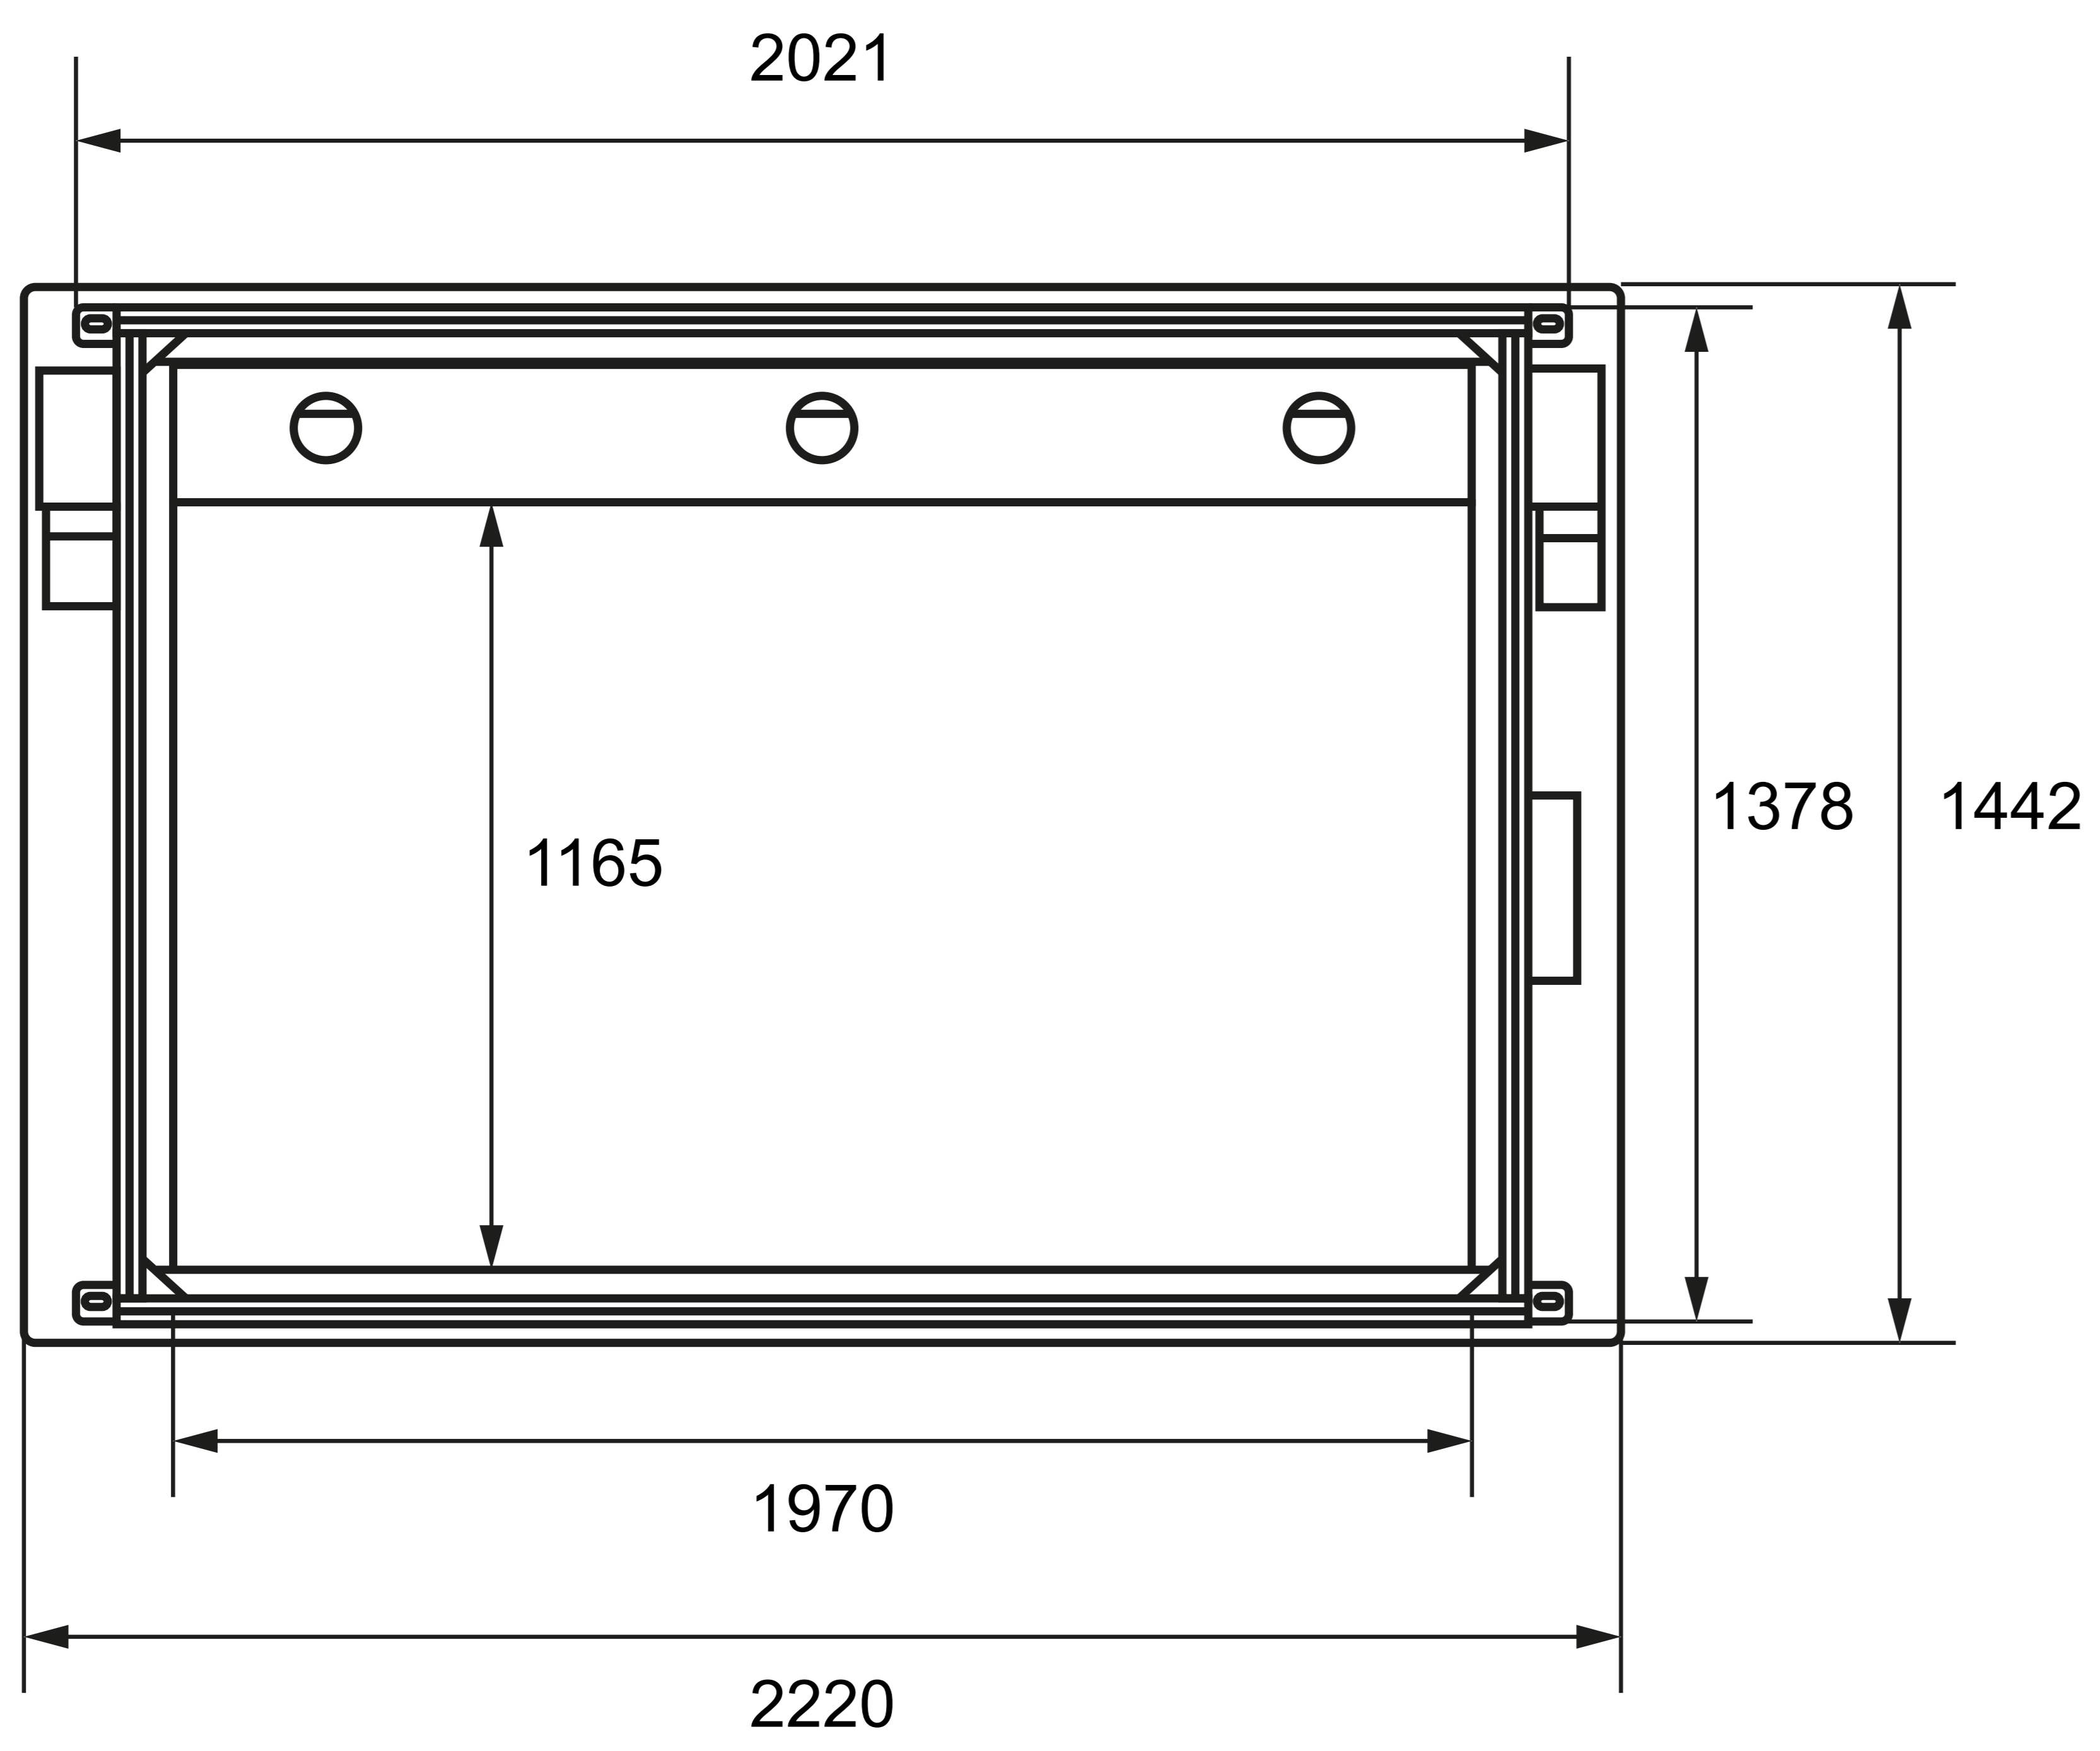

1930x1130mm (Max TV/screen size)

VESA: 200, 300, 400, 600 and 800