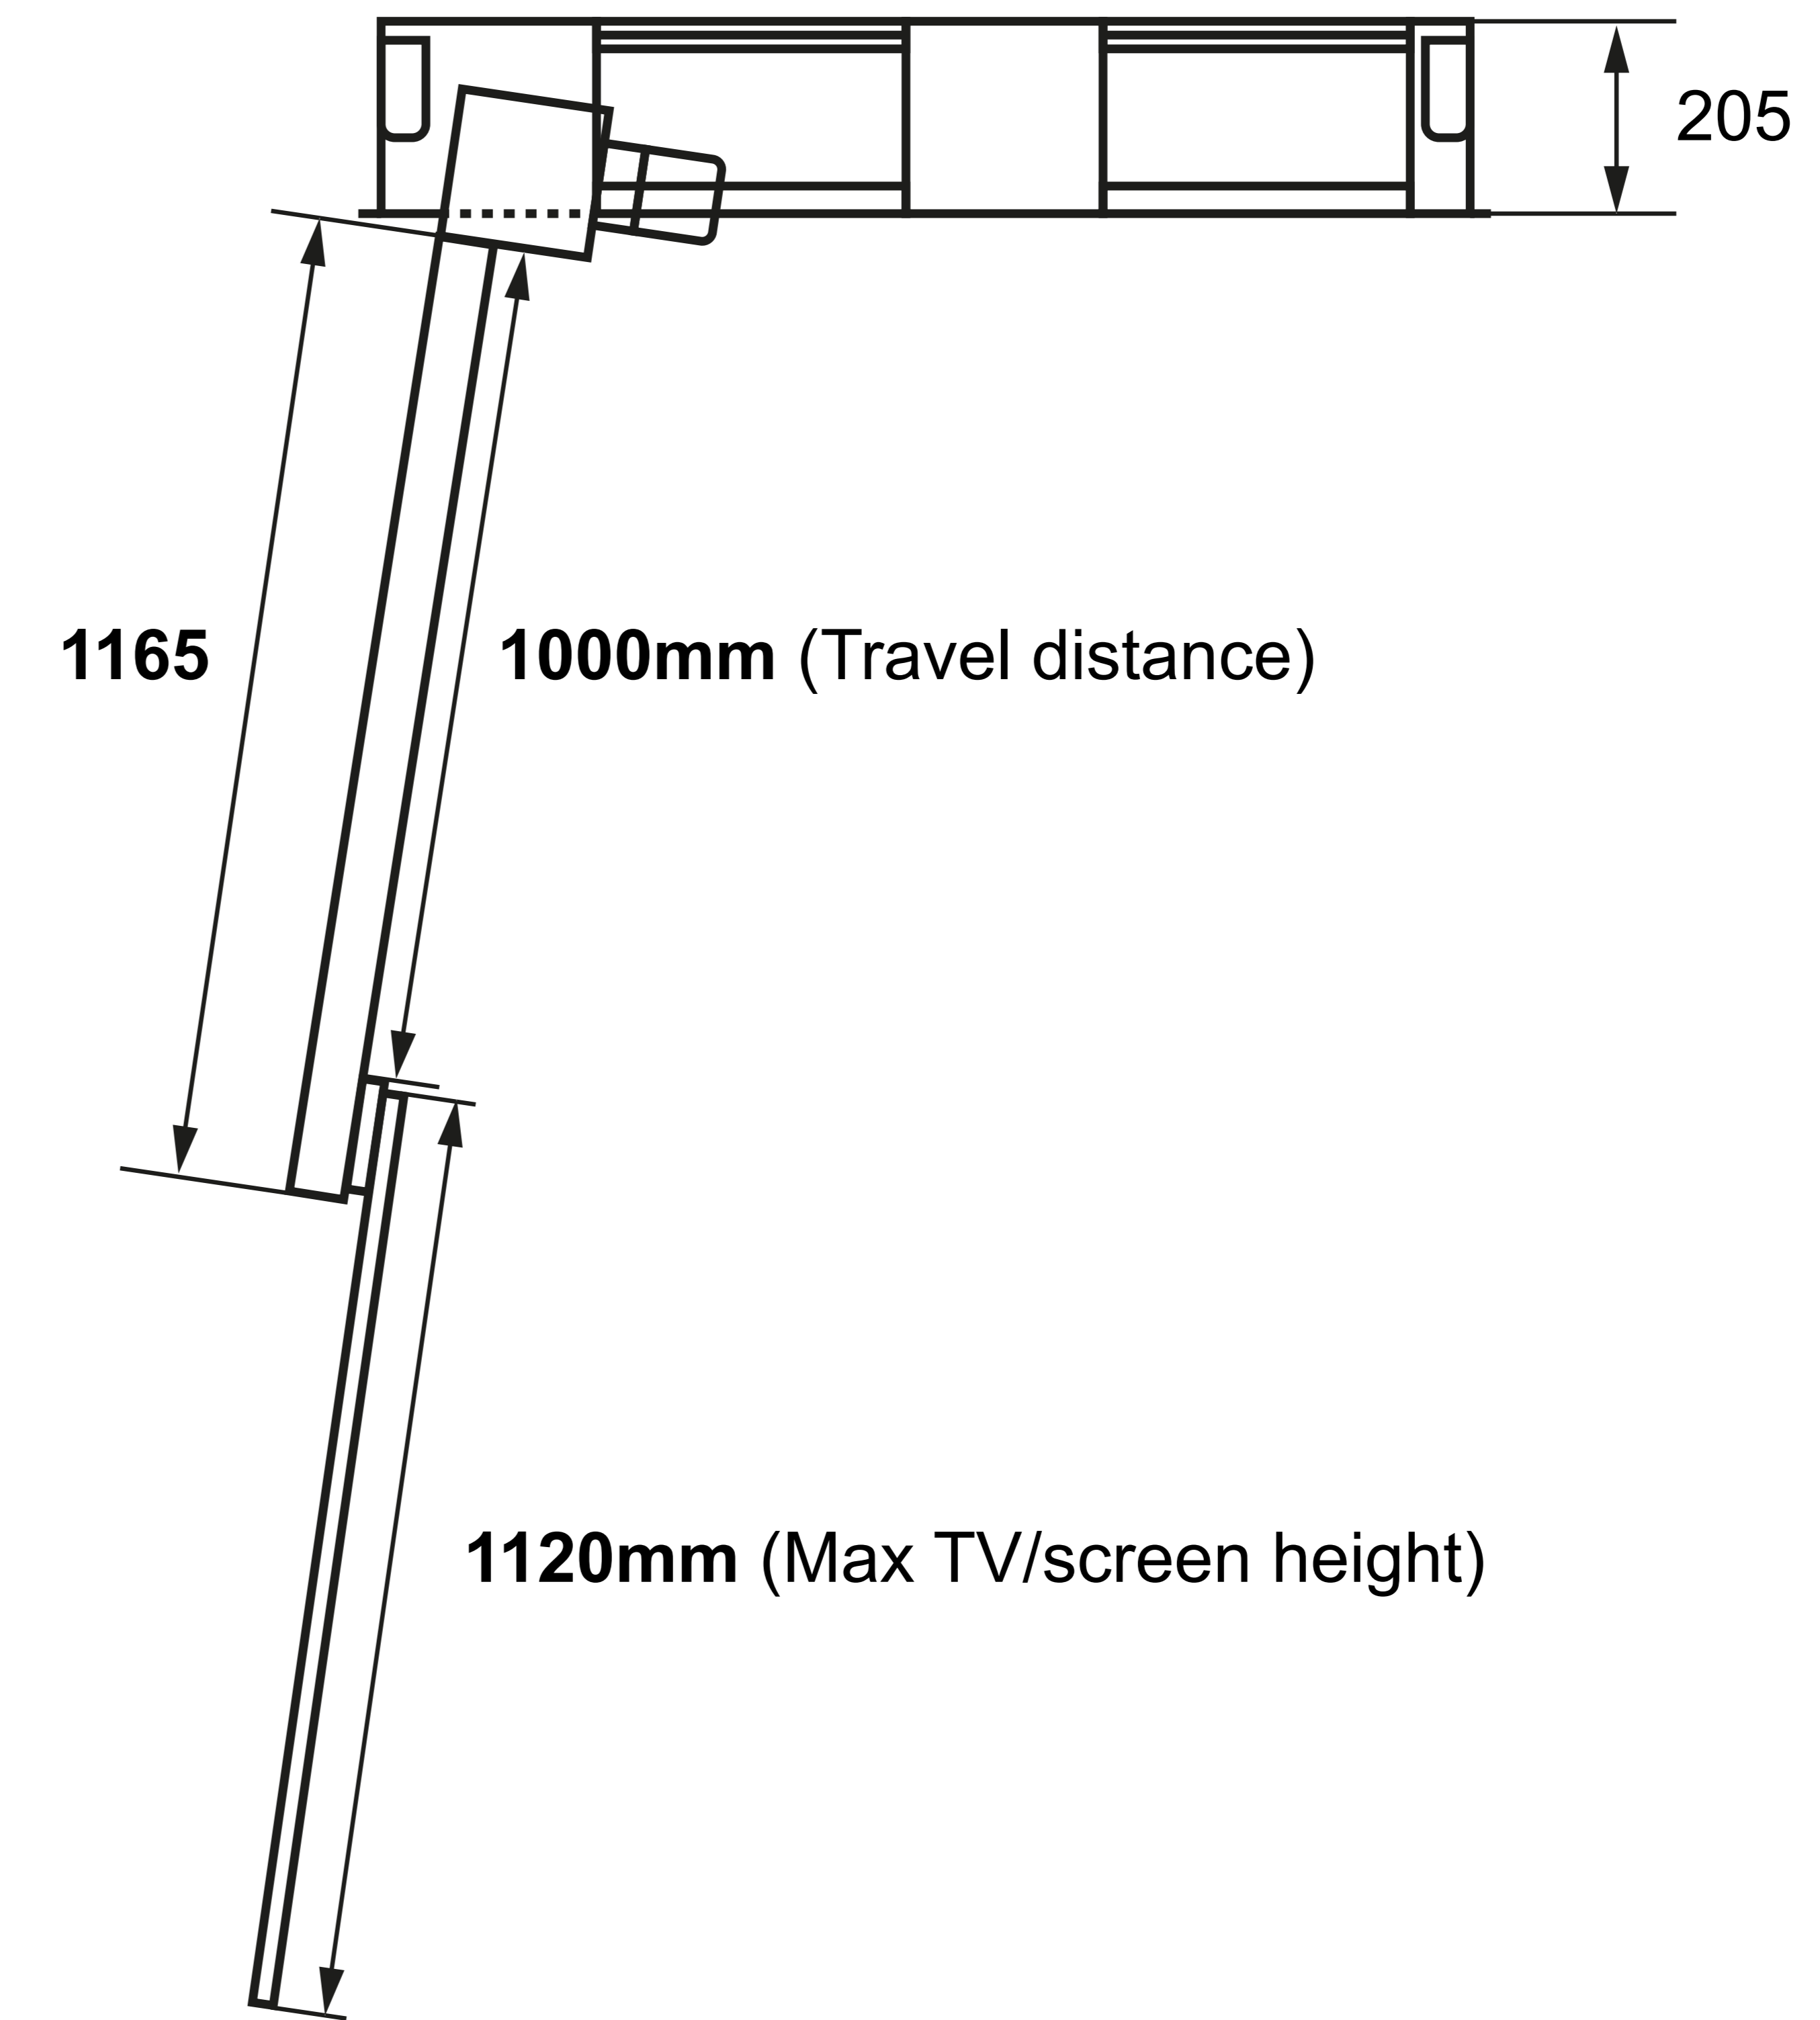

1930x1130mm (Max TV/screen size)

VESA: 200, 300, 400, 600 and 800