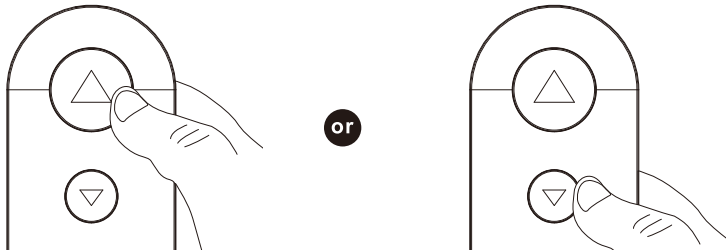

Factory Reset Instruction

M Motorized TV Lift Medium

EAN: 735007373 5976

1 Unplug and replug first.

2 Press and release the button inside the control box as shown.

3 Press and release  or  button on the remote control, the remote control and the control box begin to match. Now, you can control your TV lift directly from the remote control.