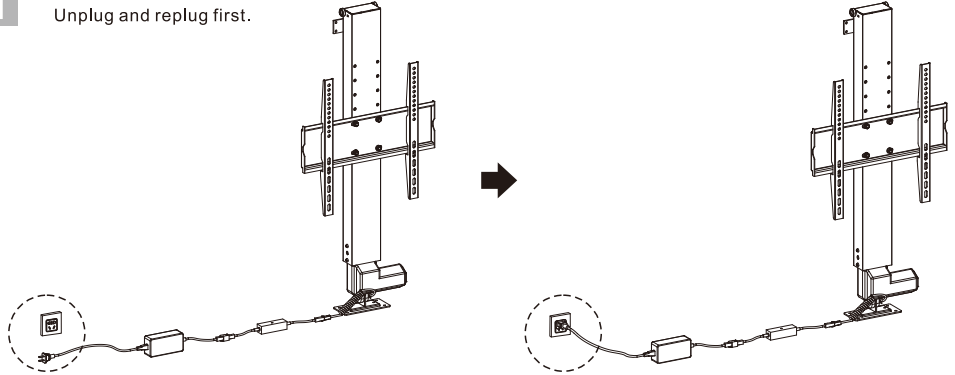

Factory Reset Instruction

M Motorized TV Lift Medium

EAN: 735007373 5976

1 Unplug and replug first.

2 Press and release the button inside the control box as shown.

3 Press and release  or  button on the remote control, the remote control and the control box begin to match. Now, you can control your TV lift directly from the remote control.