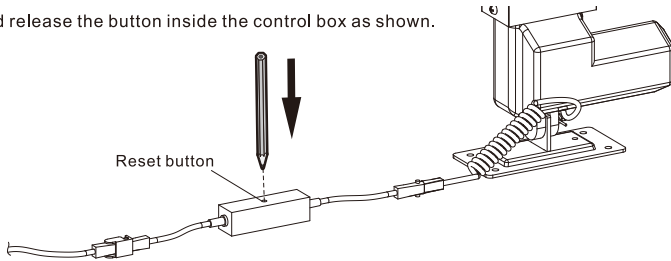

Factory Reset Instruction

M Motorized TV Lift Medium

EAN: 735007373 5976

1 Unplug and replug first.

2 Press and release the button inside the control box as shown.

3 Press and release  or  button on the remote control, the remote control and the control box begin to match. Now, you can control your TV lift directly from the remote control.