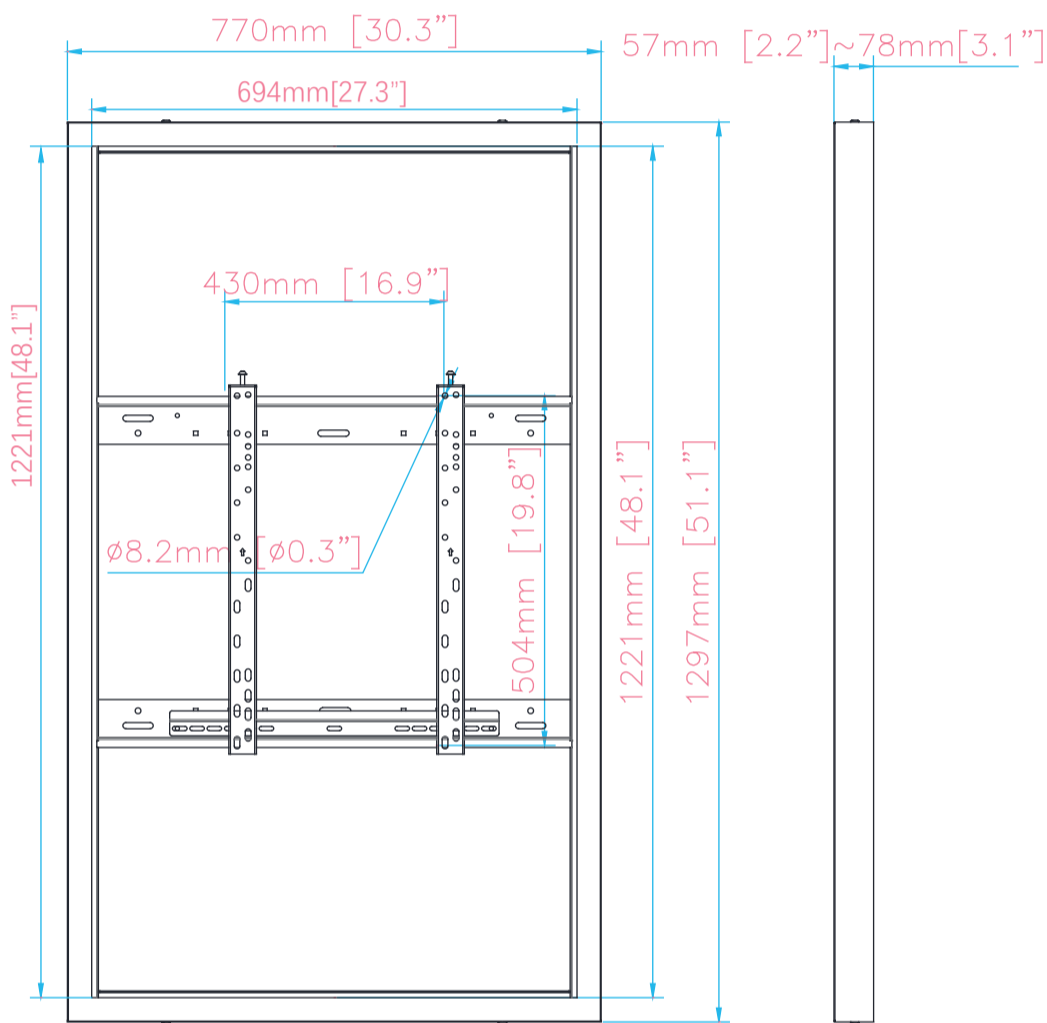

Outer measurements

Inner measurements

Applicable TV models:

LG: 55UH5F

Samsung: QBR/QMR/QHR55R QBC/QMC/QHC 55