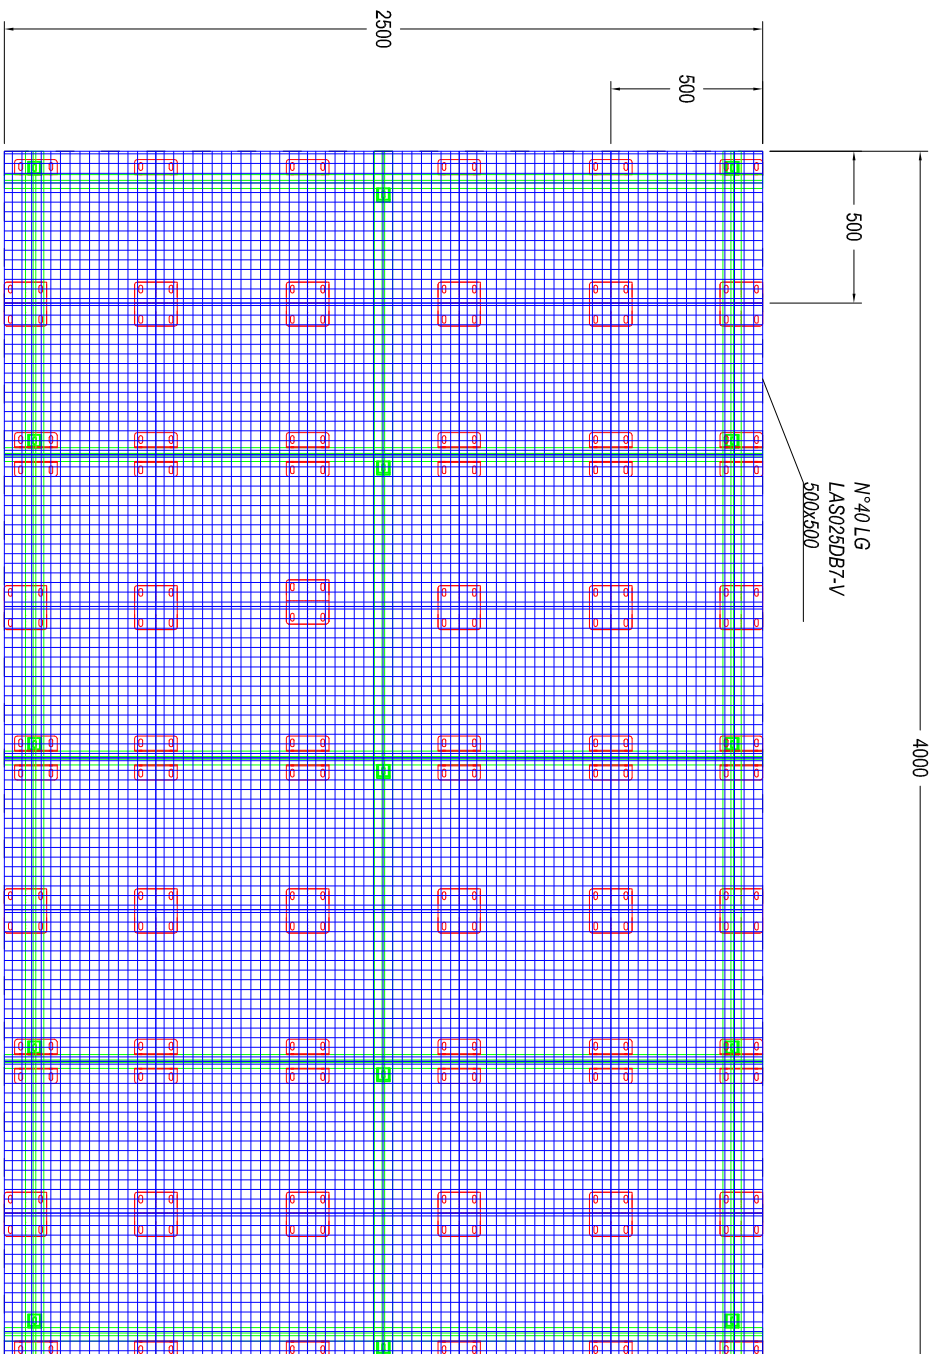

LEDWALL 4000x2500 (8x5)

LG LAS025DB7-V 500x500

MULTIRACKETS

Ref : PRE20-067

Rev : 00

Date : 10/03/2020

LED LG LAS025DB7-V
Front maintenance LED
Min. 300mm of space should be required between the cabinet rear and the wall.