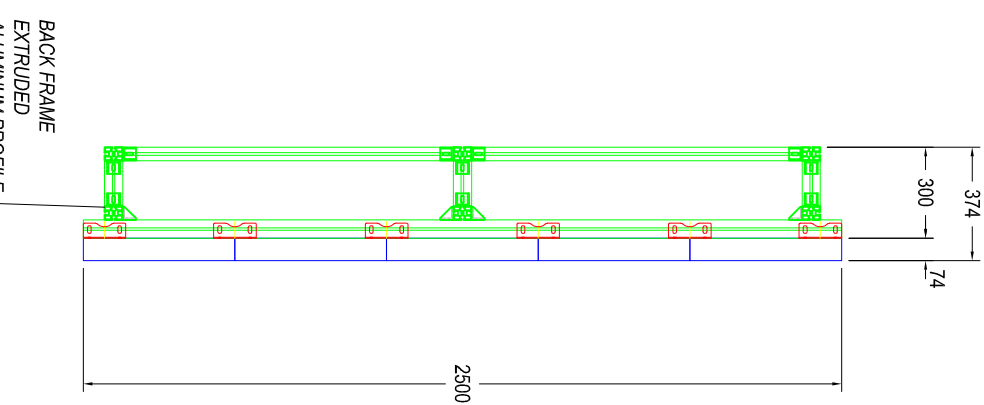

LEDWALL 4000x2500 (8x5)

LG LAS025DB7-V 500x500

MULTIRACKETS

Ref : PRE20-067

Rev : 00

Date : 10/03/2020

LED LG LAS025DB7-V
Front maintenance LED
Min. 300mm of space should be required between the cabinet rear and the wall.