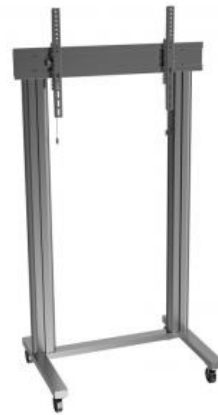

# M Public Display Stand 180 Dual Pillar Wheelbase Black

Article: 7 350 073 732 739

Multibrackets M Display Stand 180 Dual Pillar Wheelbase  
- Stand for LCD / LED panel - aluminum - black - screen  
size: 70" - 110" - mounting interface: up to 1200 x 600  
mm - wheel-standing

Product category: FLOORSTANDS

### M Display Stand 180 Dual Pillar Wheelbase Black

<b>For screen size:</b>	70-110"
<b>VESA standard:</b>	Max 1200x600 mm
<b>Article No:</b>	7 350 073 732 739
<b>Size in mm: (WxDxH)</b>	1190x650x1800 mm
<b>Adjustable height:</b>	Yes
<b>Weight:</b>	50 kg
<b>Colour:</b>	Black
<b>Max load:</b>	125 kg
<b>DVD Shelf / Camera holder:</b>	Optional
<b>Power rail 220V:</b>	No
<b>Package size:</b>	1850 x 670 x 120mm
<b>Warranty:</b>	5 years