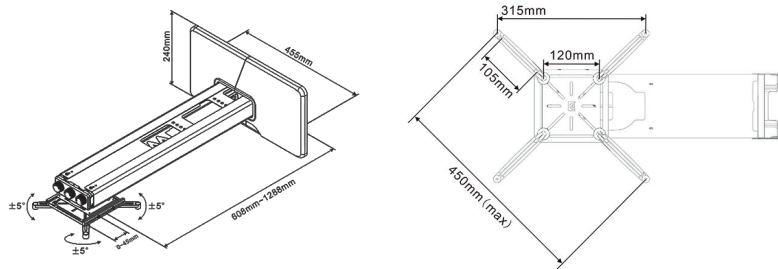

Ready when you are.

M Projector Mount Short Throw Deluxe 600-1300

Art No: 7 350 073 730 399

The all new M Universal Projector Mount Short Throw Deluxe is an ideal way to maximize the close up capabilities of your short throw projector while saving room space and locating the projector above the audience. The M Universal Projector Mount Short Throw Deluxe includes everything needed for a complete installation

including wall plate and hardware for mounting the projector supporting a max load up to 10kg's. The adjustment range allows you to locate the projector and included mount from a minimum of 600 mm from the wall with a +/-5° tilt adjustment. Distance between mounting plate (centered) and wall 600-1300mm.

SPECIFICATIONS

M Projector Mount Short Throw Deluxe 600-1300	
Suitable for:	Projectors
Weight:	3 kg
EAN:	7 350 073 730 339
Max load:	15 kg
Weight/Length adjustment:	600 - 1300 mm
Colour:	White
Size:	XXX x XXX x XXX mm
Distribution package:	2 pcs
Warranty:	5 years