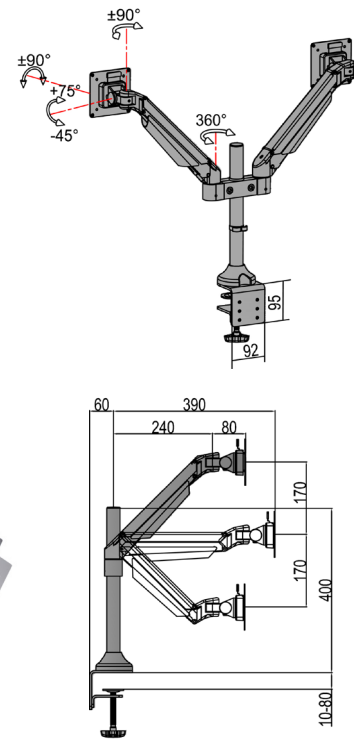

# M VESA Gas Lift Arm Dual Black

Art No: 7 350 022 732 593

The M VESA Gas Lift Arm is made out of a durable aluminum construction and uses a gas driven suspension technique. This makes the screen "float" and it can then be moved with near zero effort. Fingertip tilt provides smooth adjustment in any direction. Sup-

ports VESA standards 75x75 and 100x100 and holds screens weighing from minimum 2kg and up to maximum 10kg. The M Vesa Gas Lift Arm Dual holds to your standard workdesk (max 50mm), or assemble it using a workdesk thru hole technique.

## SPECIFICATIONS

M VESA Gas Lift Arm Dual Black	
For screen size:	15-(32")*
VESA standard:	75x75 100x100 mm
EAN:	7 350 022 732 593
Colour:	Black
Screen weight:	Min. 9 kg — Max. 21 kg
Function:	Gas driven piston
Warranty:	2 years
Weight:	5,9 kg
Tilt angle:	+75 — -45 degrees
Turn angle:	+90 — -90 degrees
Rotate:	90 degrees
Distribution package:	3 pcs
Single box size:	54x22x14cm