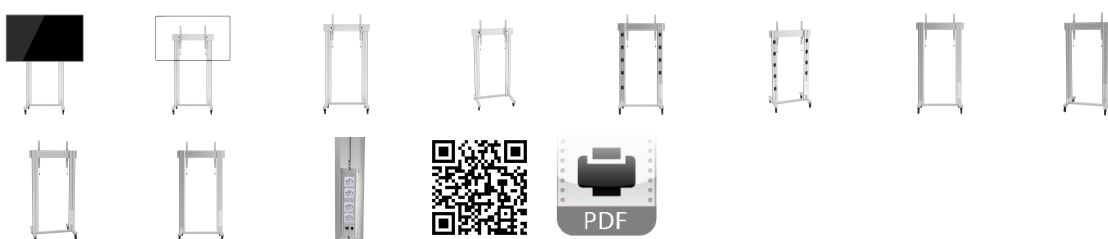

[Multibrackets Europe AB](http://multibrackets.com)