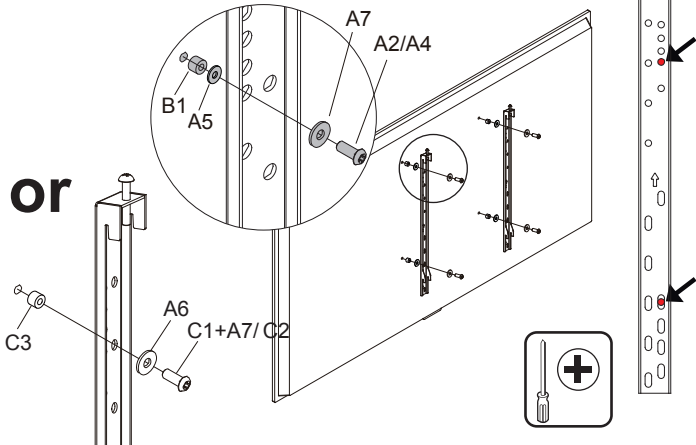

C1	C2	C3
M6X35	M8X35	Ø14xØ8.2x20
X4	X4	X4

B1	B2	B3	B4	B5	B6
Ø13xØ8.2x5.0	Lag bolt	Ø16xØ8.2x1.5	Anchor	4mm	M6 M6x25
X14	X5	X5	X5	X1	X4 X4

INSTALLATION INSTRUCTION

Portrait (A)

Optional installation

Philips TV

5

6

7

Landscape (B)

1

The spacers to make extra Ventilation when mounted on the Wall

2

3 LG TV

1 -a LANDSCAPE INSTALLATION 32"-43" Enclosure VESA:400x200

1 -b

2 -a PORTRAIT INSTALLATION 32"-43" Enclosure VESA:200x400

2 -b

Optional installation

1 -a

Wire Installation

1 -b