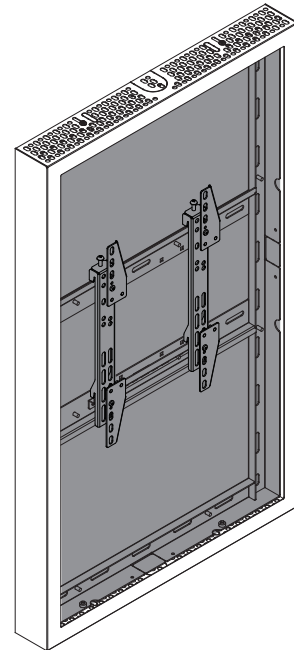

C1	C2	C3
M6X35	M8X35	Ø14xØ8.2x20
X4	X4	X4

B1	B2	B3	B4	B5	B6
Ø13xØ8.2x5.0	Lag bolt	Ø16xØ8.2x1.5	Anchor	4mm	M6 M6x25
X14	X5	X5	X5	X1	X4 X4

INSTALLATION INSTRUCTION

Portrait (A)

Optional installation

Philips TV

1 -a LANDSCAPE INSTALLATION 32"-43" Enclosure VESA:400x200

1 -b

2 -a PORTRAIT INSTALLATION 32"-43" Enclosure VESA:200x400

2 -b

Optional installation

1 -a

Wire Installation

1 -b