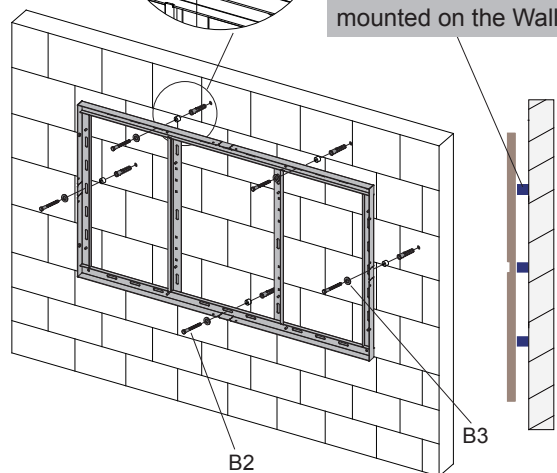

C1	C2	C3
M6X35	M8X35	Ø14xØ8.2x20
X4	X4	X4

B1	B2	B3	B4	B5	B6
Ø13xØ8.2x5.0	Lag bolt	Ø16xØ8.2x1.5	Anchor	4mm	M6 M6x25
X14	X5	X5	X5	X1	X4 X4

INSTALLATION INSTRUCTION

Portrait (A)

Optional installation

Philips TV

5

6

7

Landscape (B)

1

The spacers to make extra Ventilation when mounted on the Wall

2

3 LG TV