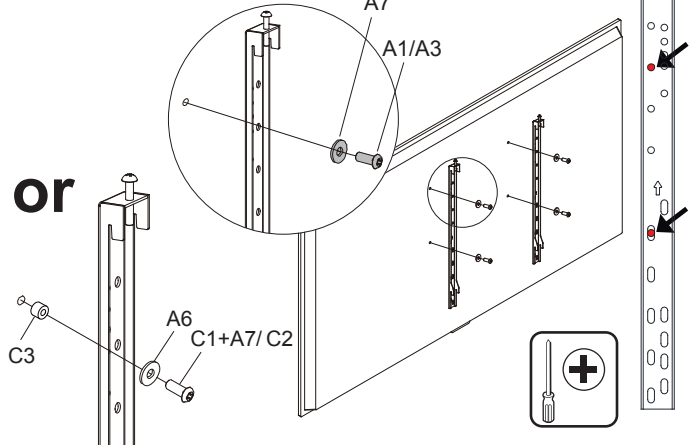

3 LG TV

SUM TV

Philips TV

4

5

6

7

8 Cable Management