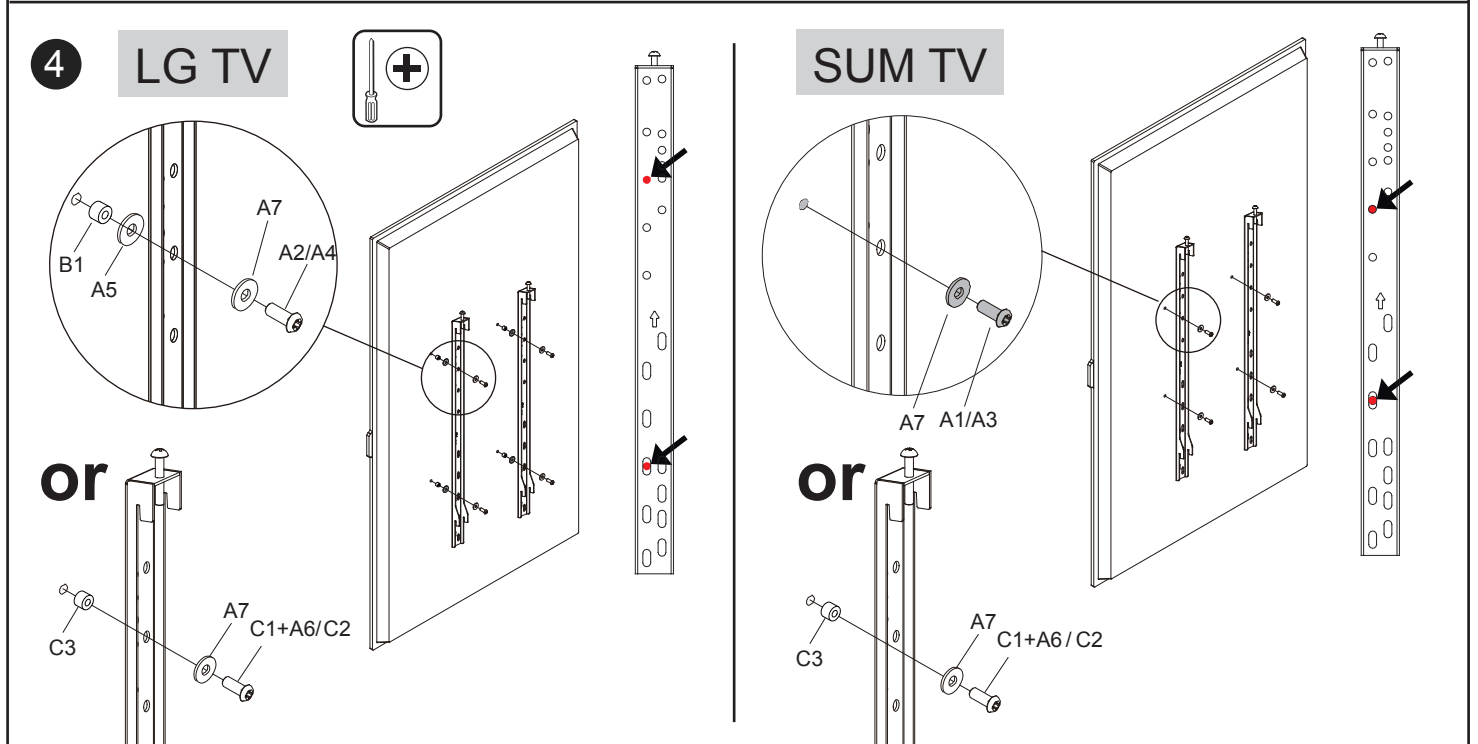

C1	C2	C3
M6X35	M8X35	Ø14xØ8.2x20
X4	X4	X4

B1	B2	B3	B4	B5	B6
Ø13xØ8.2x5.0	Lag bolt	Ø16xØ8.2x1.5	Anchor	4mm	M6 M6x25
X14	X5	X5	X5	X1	X4 X4

INSTALLATION INSTRUCTION

Portrait (A)

Optional installation

Philips TV