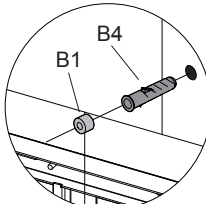

Landscape (B)

1