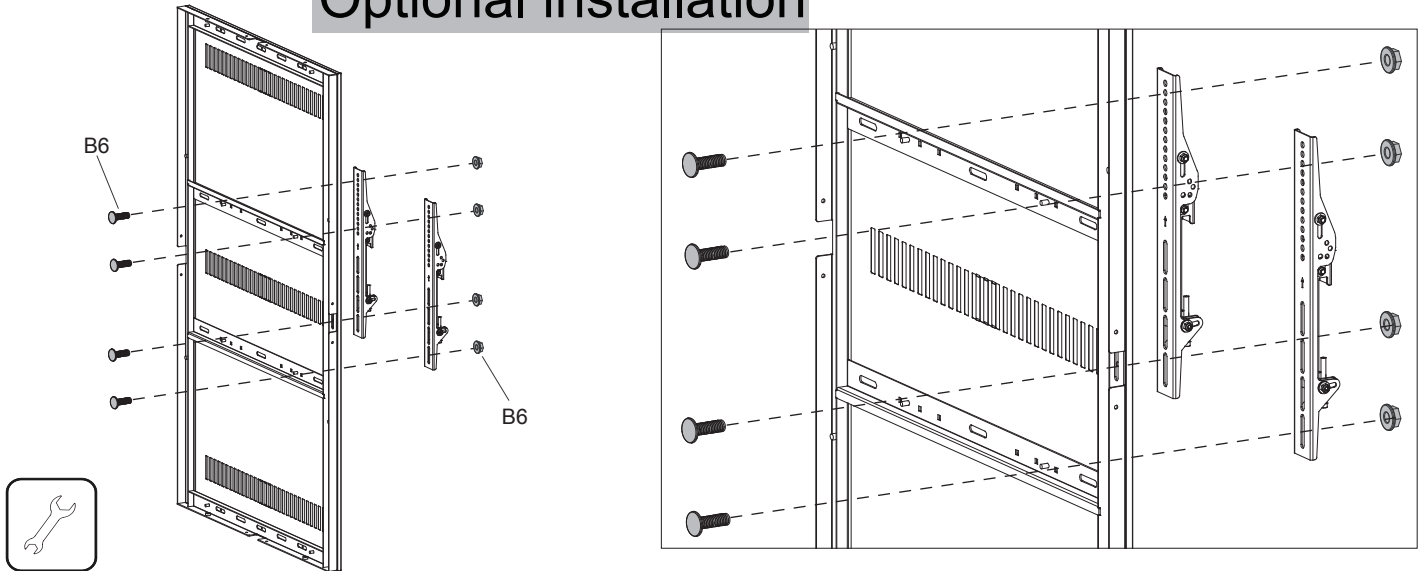

C1	C2	C3
M6X35	M8X35	Ø14xØ8.2x20
X4	X4	X4

B1	B2	B3	B4	B5	B6
Ø13xØ8.2x5.0	Lag bolt	Ø16xØ8.2x1.5	Anchor	4mm	M6 M6x25
X14	X5	X5	X5	X1	X4 X4

INSTALLATION INSTRUCTION

Portrait (A)

Optional installation

Philips TV