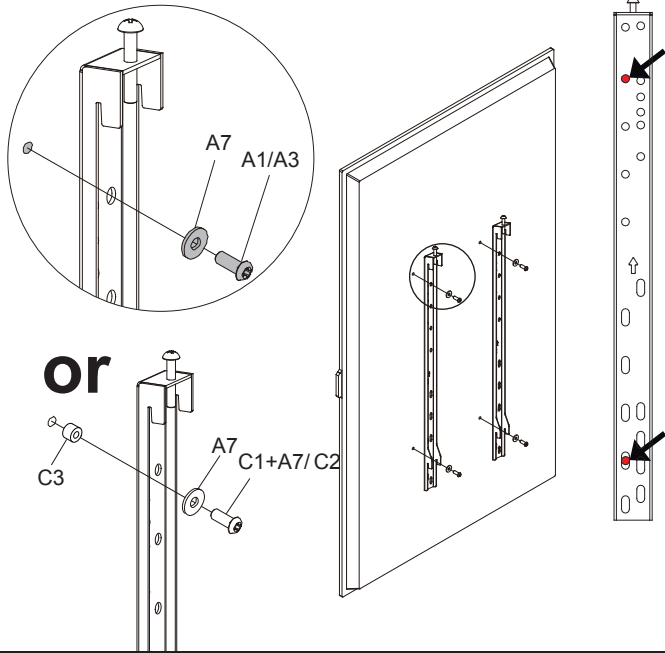

Philips TV

5