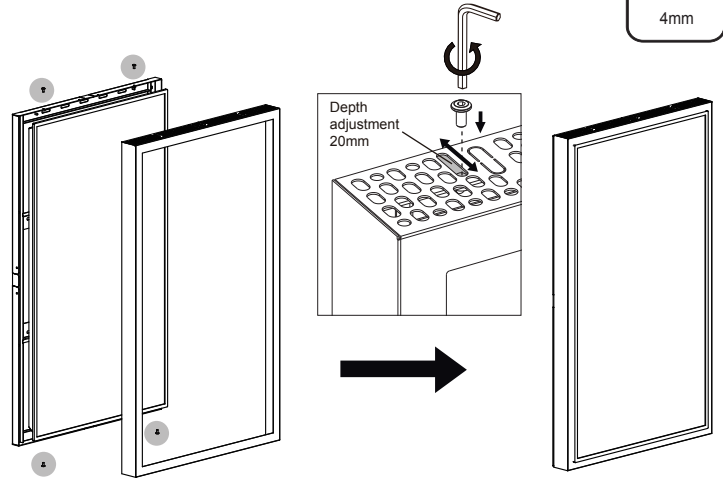

Philips TV

5

6

7

Landscape (B)

1

The spacers to make extra Ventilation when mounted on the Wall

2