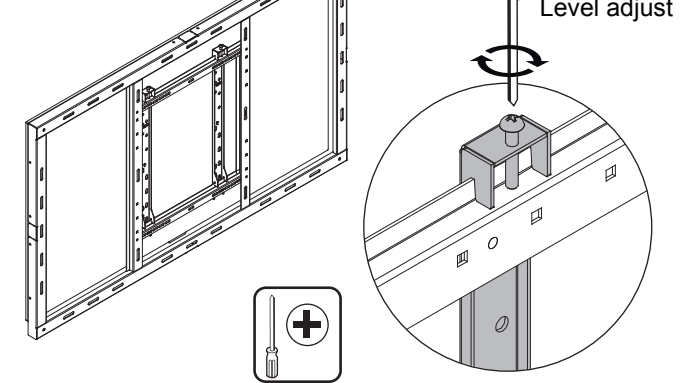

3 LG TV

SUM TV

Philips TV

4

5

6

7

8 Cable Management