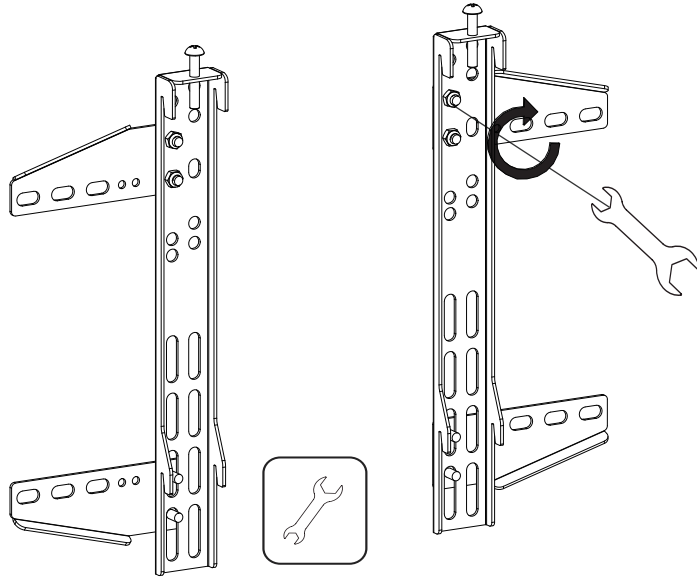

SUM TV

Philips TV

4

5

6

7

8 Cable Management

32"-43" Vesa expansion used with 8064 accessories

1 -a LANDSCAPE INSTALLATION 32"-43" Enclosure VESA:400x200

1 -b

2 -a PORTRAIT INSTALLATION 32"-43" Enclosure VESA:200x400

2 -b

Optional installation

1 -a

Wire Installation

1 -b