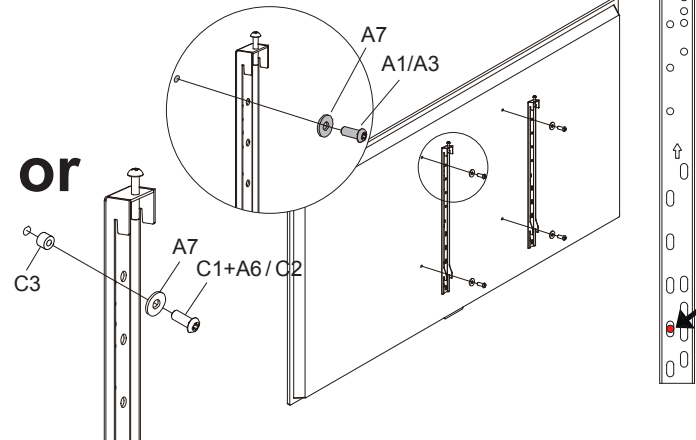

3 LG TV

SUM TV

Philips TV

4

5

6

7

8 Cable Management