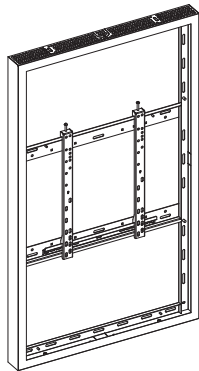

EAN:7350105211195

EAN:7350105211188

EAN:7350105216121

EAN:7350022738805

EAN:7350105216695

EAN:7350105216701