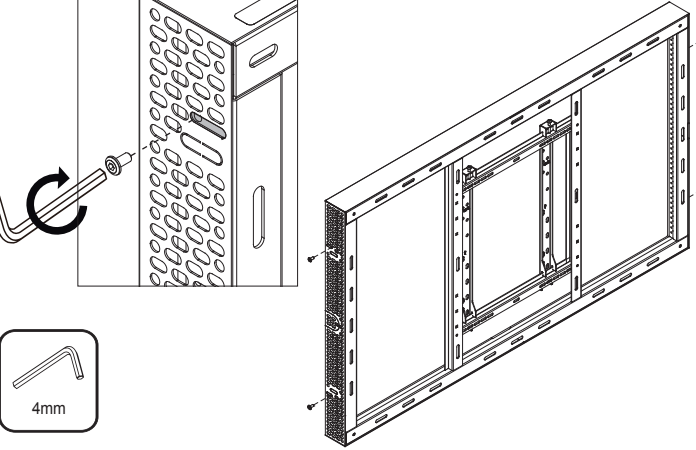

SUM TV

Philips TV

4

5

6

7

8 Cable Management

32"-43" Vesa expansion used with 8064 accessories

1 -a LANDSCAPE INSTALLATION 32"-43" Enclosure VESA:400x200

1 -b

2 -a PORTRAIT INSTALLATION 32"-43" Enclosure VESA:200x400

2 -b

Optional installation

1 -a

Wire Installation

1 -b