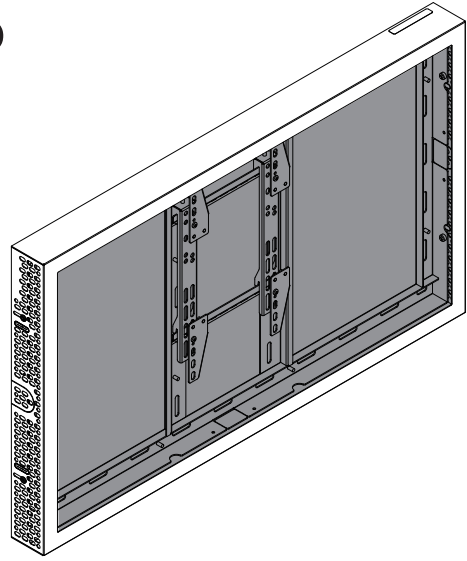

SUM TV

Philips TV

4

5

6

7

8 Cable Management

32"-43" Vesa expansion used with 8064 accessories

1 -a LANDSCAPE INSTALLATION 32"-43" Enclosure VESA:400x200

1 -b

2 -a PORTRAIT INSTALLATION 32"-43" Enclosure VESA:200x400

2 -b

Optional installation

1 -a

Wire Installation

1 -b