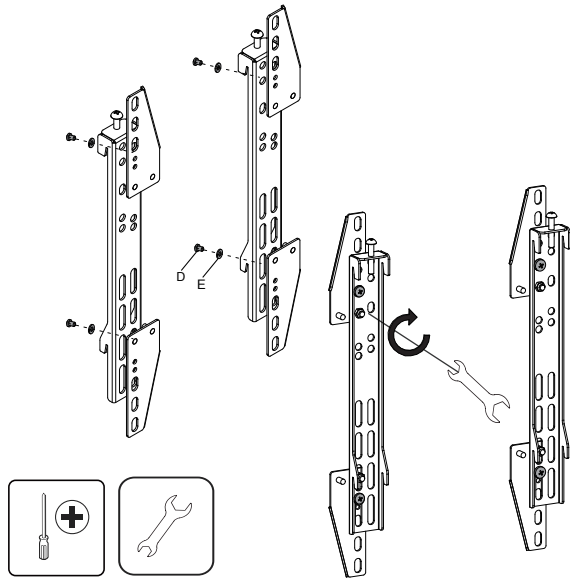

C1	C2	C3
M6X35	M8X35	Ø14xØ8.2x20
X4	X4	X4

B1	B2	B3	B4	B5	B6
Ø13xØ8.2x5.0	Lag bolt	Ø16xØ8.2x1.5	Anchor	4mm	M6 M6x25
X14	X5	X5	X5	X1	X4 X4

INSTALLATION INSTRUCTION

Portrait (A)

Optional installation

Philips TV

SUM TV

Philips TV

4

5

6

7

8 Cable Management

32"-43" Vesa expansion used with 8064 accessories

1 -a LANDSCAPE INSTALLATION 32"-43" Enclosure VESA:400x200

1 -b

2 -a PORTRAIT INSTALLATION 32"-43" Enclosure VESA:200x400

2 -b

Optional installation

1 -a

Wire Installation

1 -b