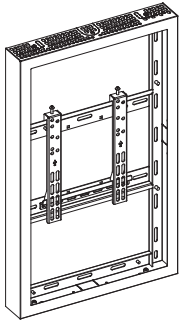

EAN:7350105211072

EAN:7350105211065

EAN:7350022738003

EAN:7350022738010