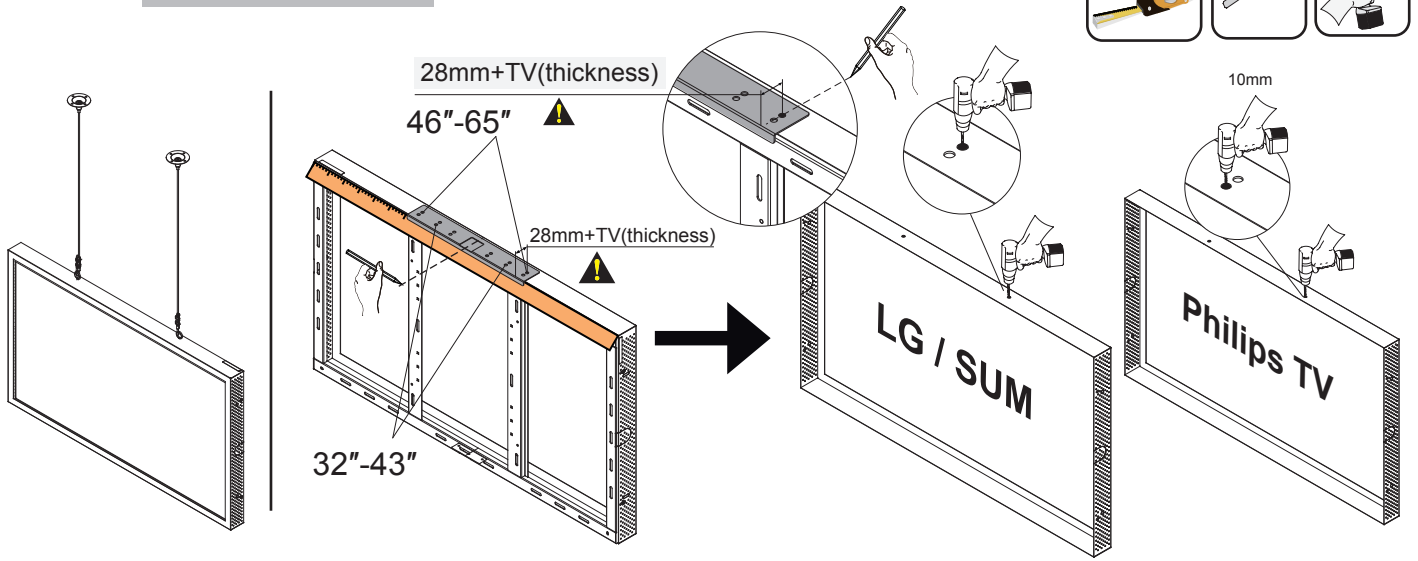

1 -a LANDSCAPE INSTALLATION 32"-43" Enclosure VESA:400x200

1 -b

2 -a PORTRAIT INSTALLATION 32"-43" Enclosure VESA:200x400

2 -b

Optional installation

1 -a

Wire Installation

1 -b