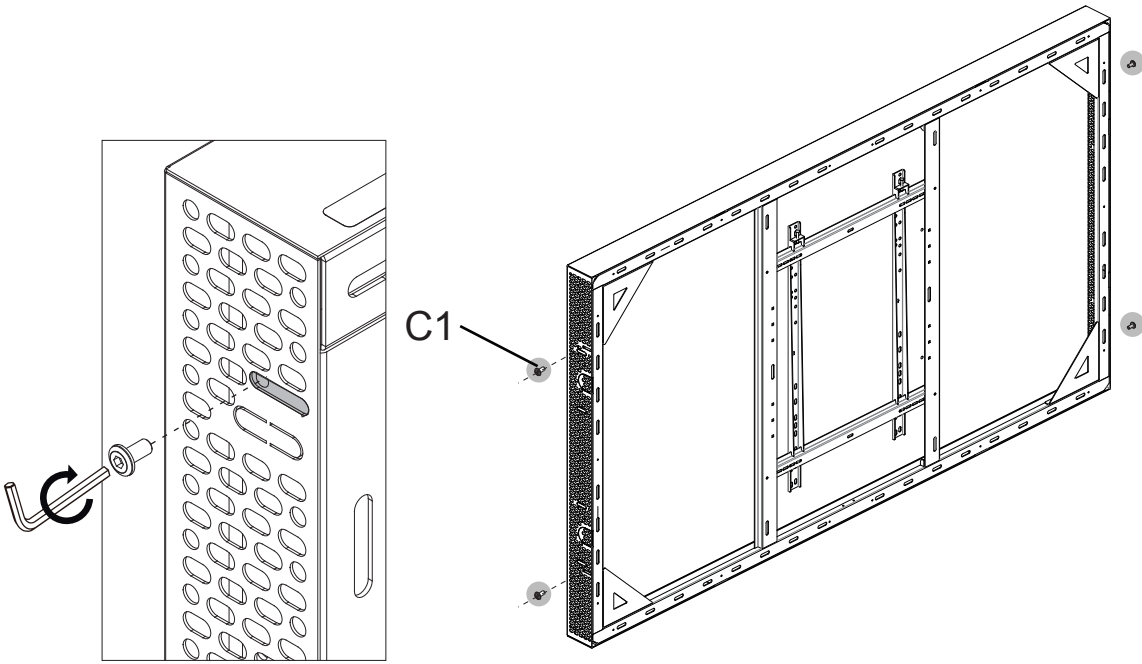

7

8 Cable Management

9 115" Wall Slim Landscape Installation

10 115QHFX_SET_250718

1 Optional installation

LANDSCAPE INSTALLATION

EAN:7350105216121 (600x400)

Optional installation