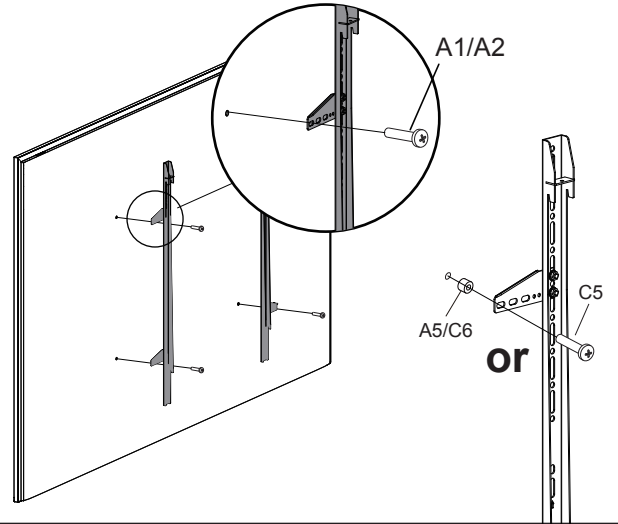

7

8 Cable Management

9 115" Wall Slim Landscape Installation

10 115QHFX_SET_250718

1 Optional installation

LANDSCAPE INSTALLATION

EAN:7350105216121 (600x400)

Optional installation

1-a Wire Installation

1 -b

Pipe Installation

2 -a

2 -b

Pipe Installation