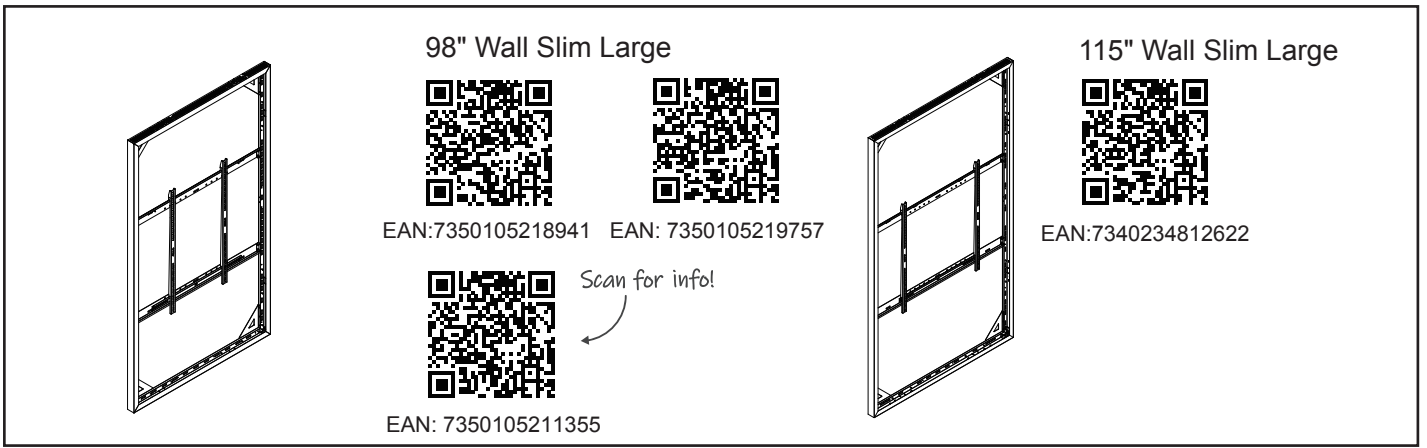

M Pro Series Enclosure 75" Wall Large PRODUCT DIMENSIONS

EAN: 7350105211263 7350105211270

COMPONENT CHECKLIST

A1	A2	A3	A4	A5	A6	A7
M6X15	M8X15	Ø16xØ6.2x1.5	M6	Ø13xØ8.2x5.0	M6	M6x25
X4	X4	X4	X4	X12	X4	X4

X1

B1	B2	B3	B4	B5	B6
Lag bolt	Ø16xØ8.2x1.5	Anchor		4mm	
X6	X6	X6	X1	X1	X1

X1

C1	C2	C3	C4	C5	C6
M6X12	M6	M6	M5X8	M5	
X4	X20	X8	X12	X16	

X1

AA	BB	CC
M6X35	M8X35	Ø14xØ8.2x20
X4	X4	X4

X1