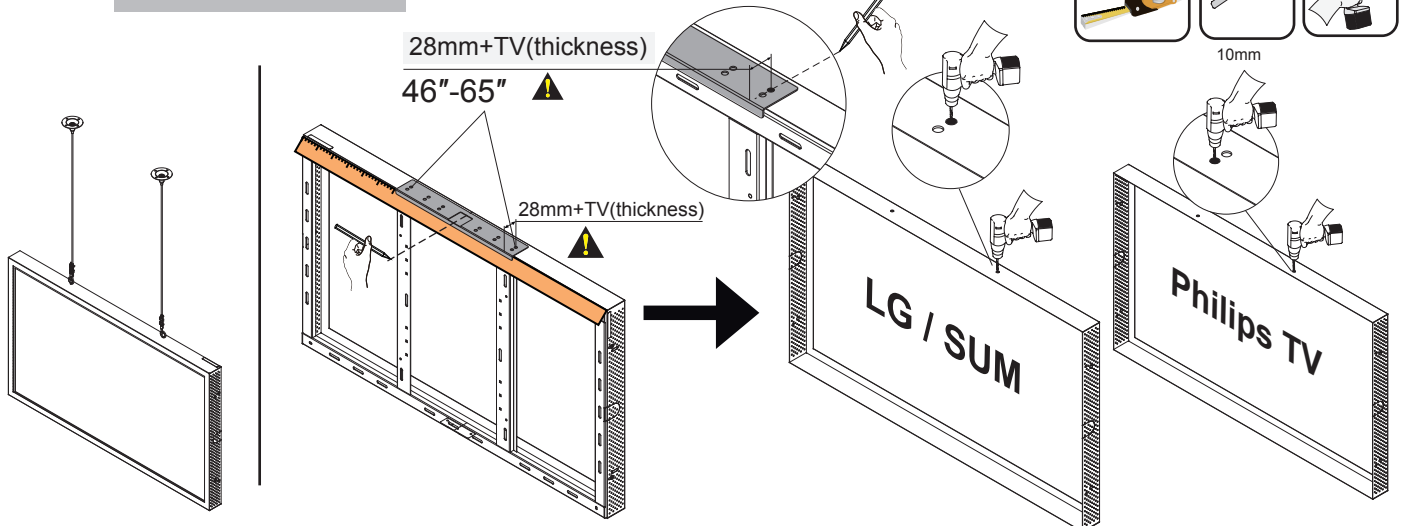

7

8 Cable Management

9 115" Wall Slim Landscape Installation

10 115QHFX_SET_250718

1 Optional installation

LANDSCAPE INSTALLATION

EAN:7350105216121 (600x400)

Optional installation

1-a Wire Installation

1 -b

Pipe Installation

2 -a

2 -b

Pipe Installation