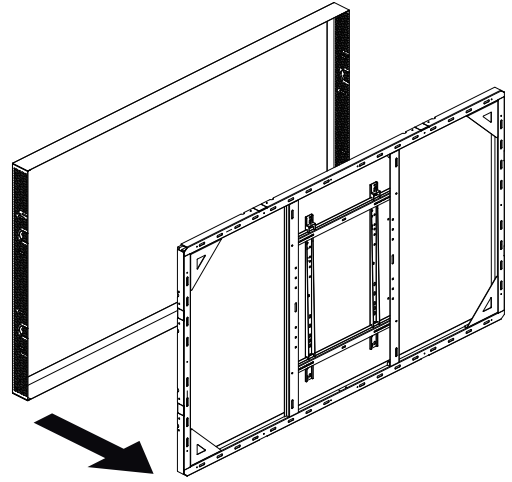

7

8 Cable Management

9 115" Wall Slim Landscape Installation

10 115QHFX_SET_250718

1 Optional installation

LANDSCAPE INSTALLATION

EAN:7350105216121 (600x400)

Optional installation