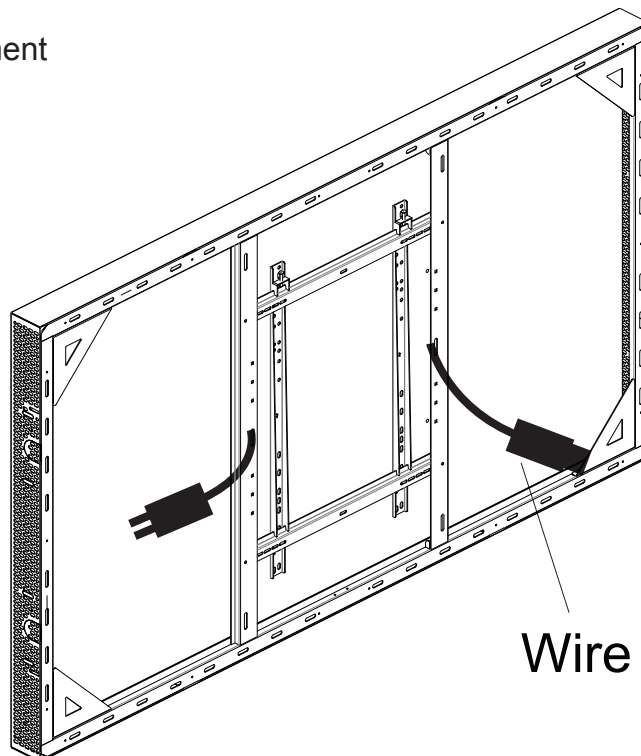

7

8 Cable Management

9 115" Wall Slim Landscape Installation

10 115QHFX_SET_250718

1 Optional installation

LANDSCAPE INSTALLATION

EAN:7350105216121 (600x400)

Optional installation