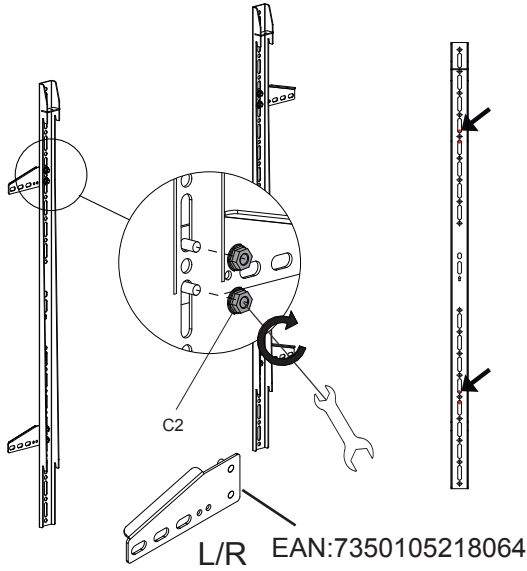

7

8 Cable Management

9 115" Wall Slim Landscape Installation

10 115QHFX_SET_250718

1 Optional installation

LANDSCAPE INSTALLATION

EAN:7350105216121 (600x400)

Optional installation