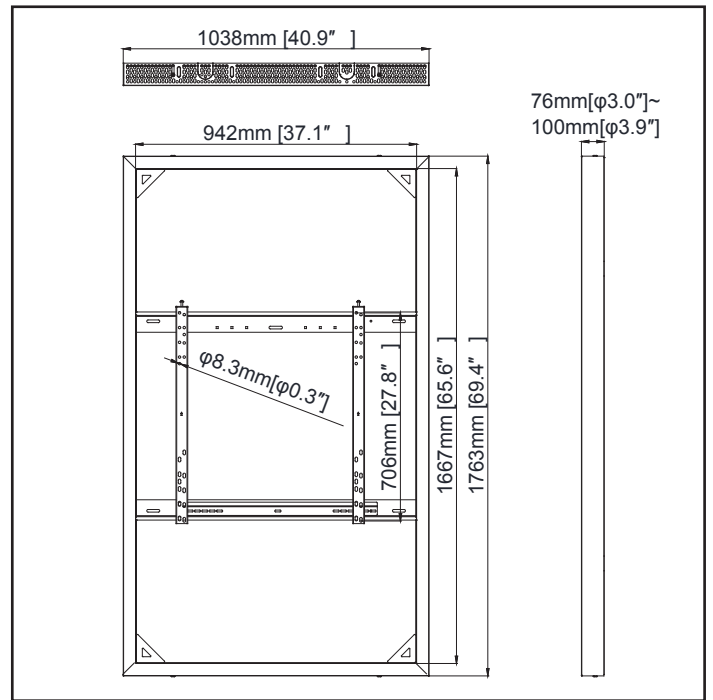

Sveavägen 140 BV, SE-113 50 Stockholm,
Sweden

Technical Summary

**M Pro Series Enclosure 65" Wall Medium /
65" High Brightness Wall Medium /
65" Wall Slim Medium / 75" Wall Large /
75" High Brightness Wall Large /
75" Wall Slim Medium / 85" Wall Slim Large /
86" Wall Large / 98" Wall Large / 115" Wall Slim Large**

M Pro Series Enclosure 75" Wall Large PRODUCT DIMENSIONS

EAN: 7350105211263 7350105211270

COMPONENT CHECKLIST

A1	A2	A3	A4	A5	A6	A7
M6X15	M8X15	Ø16xØ6.2x1.5	M6	Ø13xØ8.2x5.0	M6	M6x25
X4	X4	X4	X4	X12	X4	X4

X1