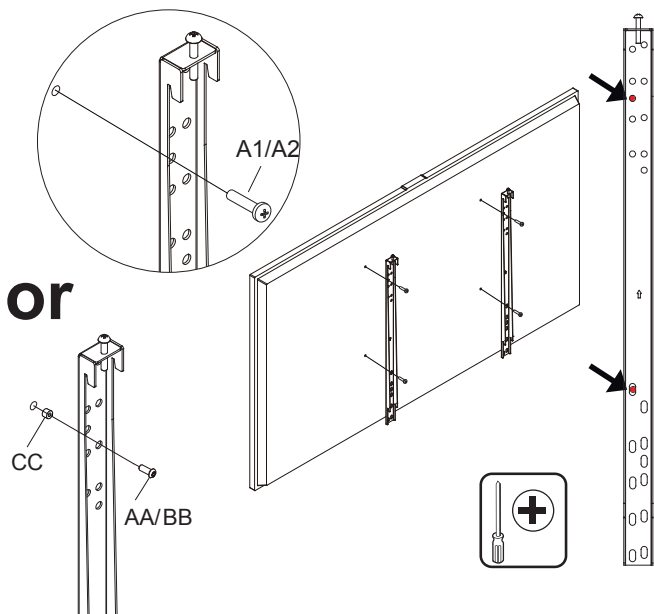

Landscape (B)

1

2

3

LG TV

SUM TV

Philips TV

4