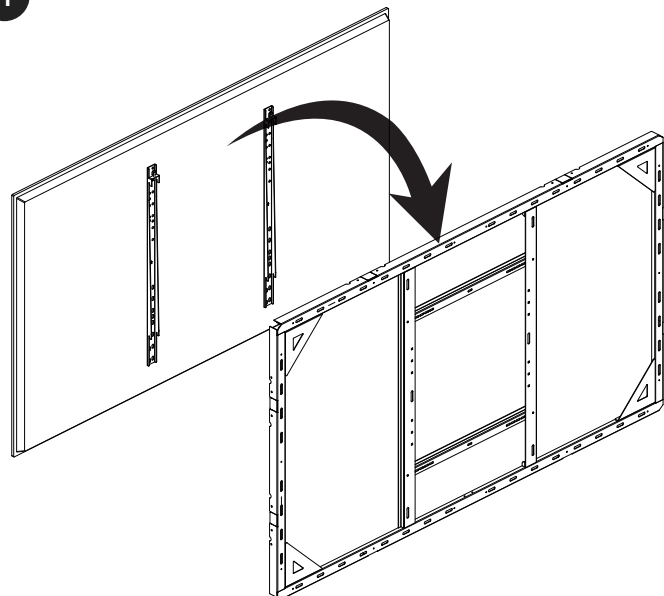

Landscape (B)

1

2

3

LG TV

SUM TV

Philips TV

4