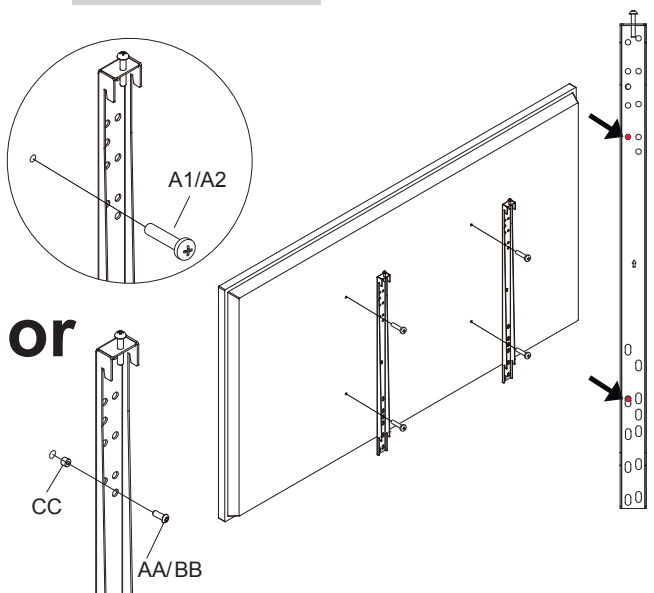

Landscape (B)

1

2

3

LG TV

SUM TV

Philips TV

4