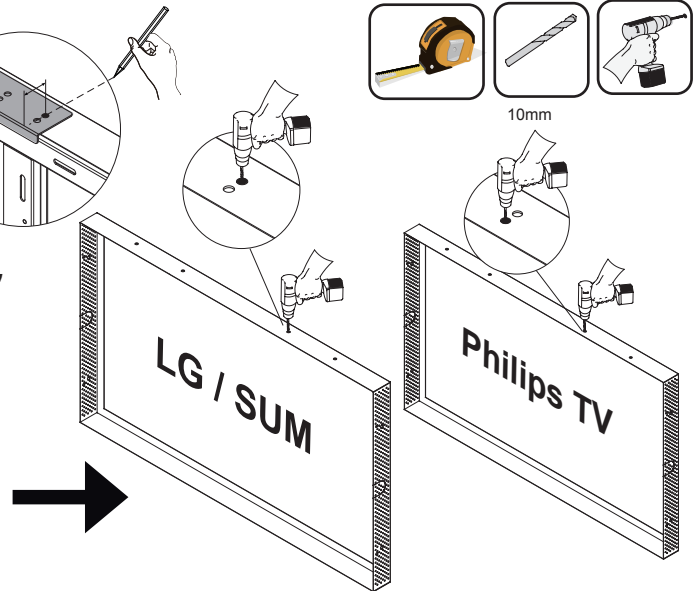

7

8 Cable Management

9 115" Wall Slim Landscape Installation

10 115QHFX_SET_250718

1 Optional installation

LANDSCAPE INSTALLATION

EAN:7350105216121 (600x400)

Optional installation

1-a Wire Installation

1 -b

Pipe Installation

2 -a

2 -b

Pipe Installation