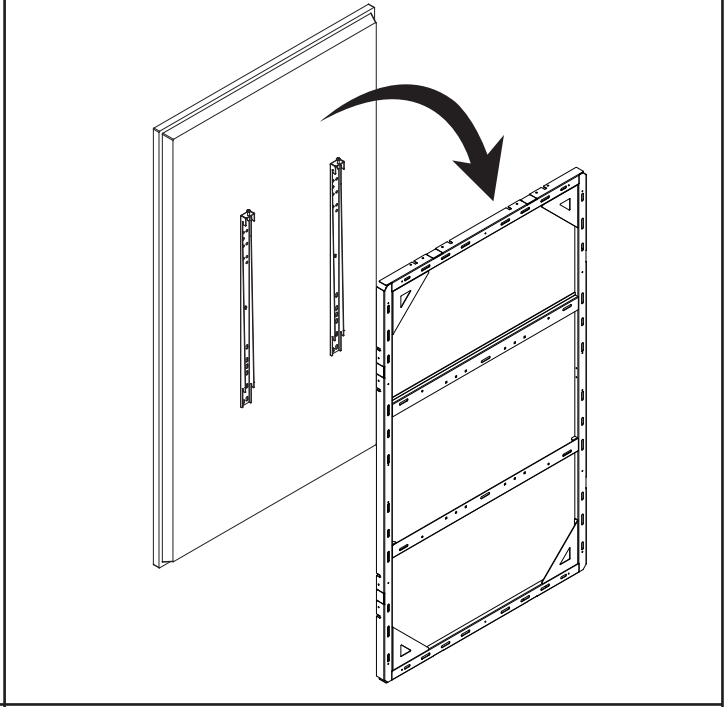

12 SUM TV

or

LG TV

or

Philips TV

or

13

14