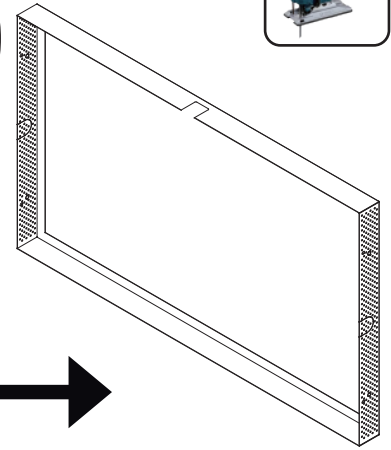

1 -b

Pipe Installation