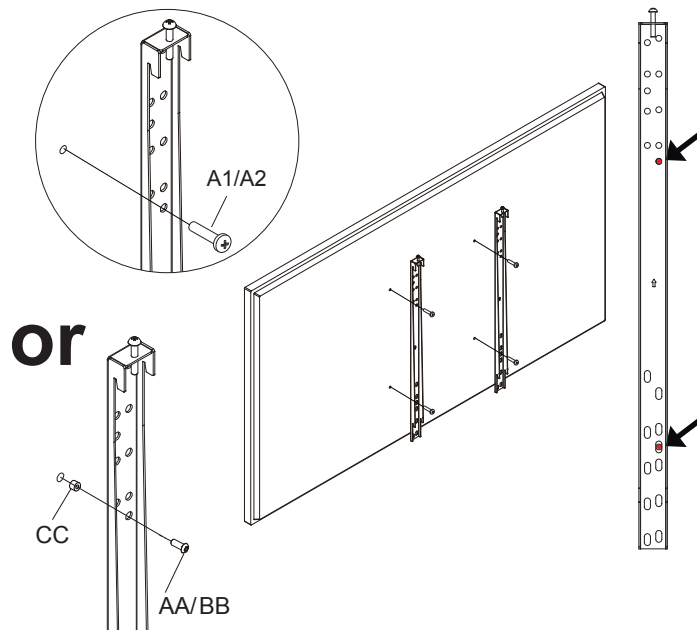

Landscape (B)

1

2

3

LG TV

SUM TV

Philips TV

4