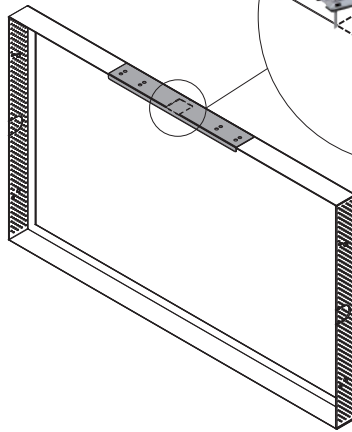

7

8 Cable Management

9 115" Wall Slim Landscape Installation

10 115QHFX_SET_250718

1 Optional installation

LANDSCAPE INSTALLATION

EAN:7350105216121 (600x400)

Optional installation

1-a Wire Installation

1 -b

Pipe Installation

2 -a

2 -b

Pipe Installation