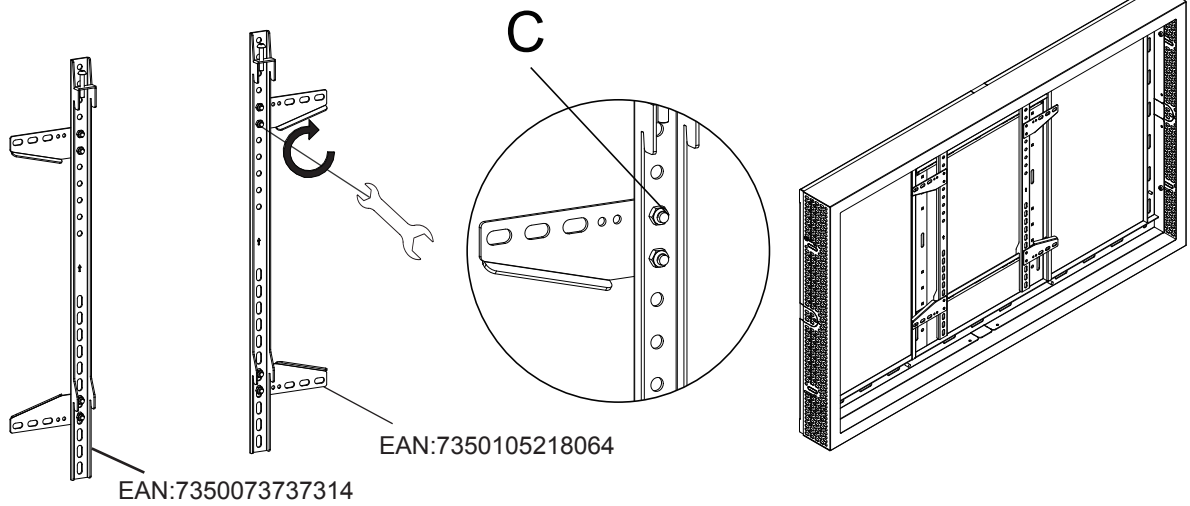

7

8 Cable Management

9 115" Wall Slim Landscape Installation

10 115QHFX_SET_250718

1 Optional installation

LANDSCAPE INSTALLATION

EAN:7350105216121 (600x400)

Optional installation

1-a Wire Installation

1 -b

Pipe Installation

2 -a

2 -b

Pipe Installation