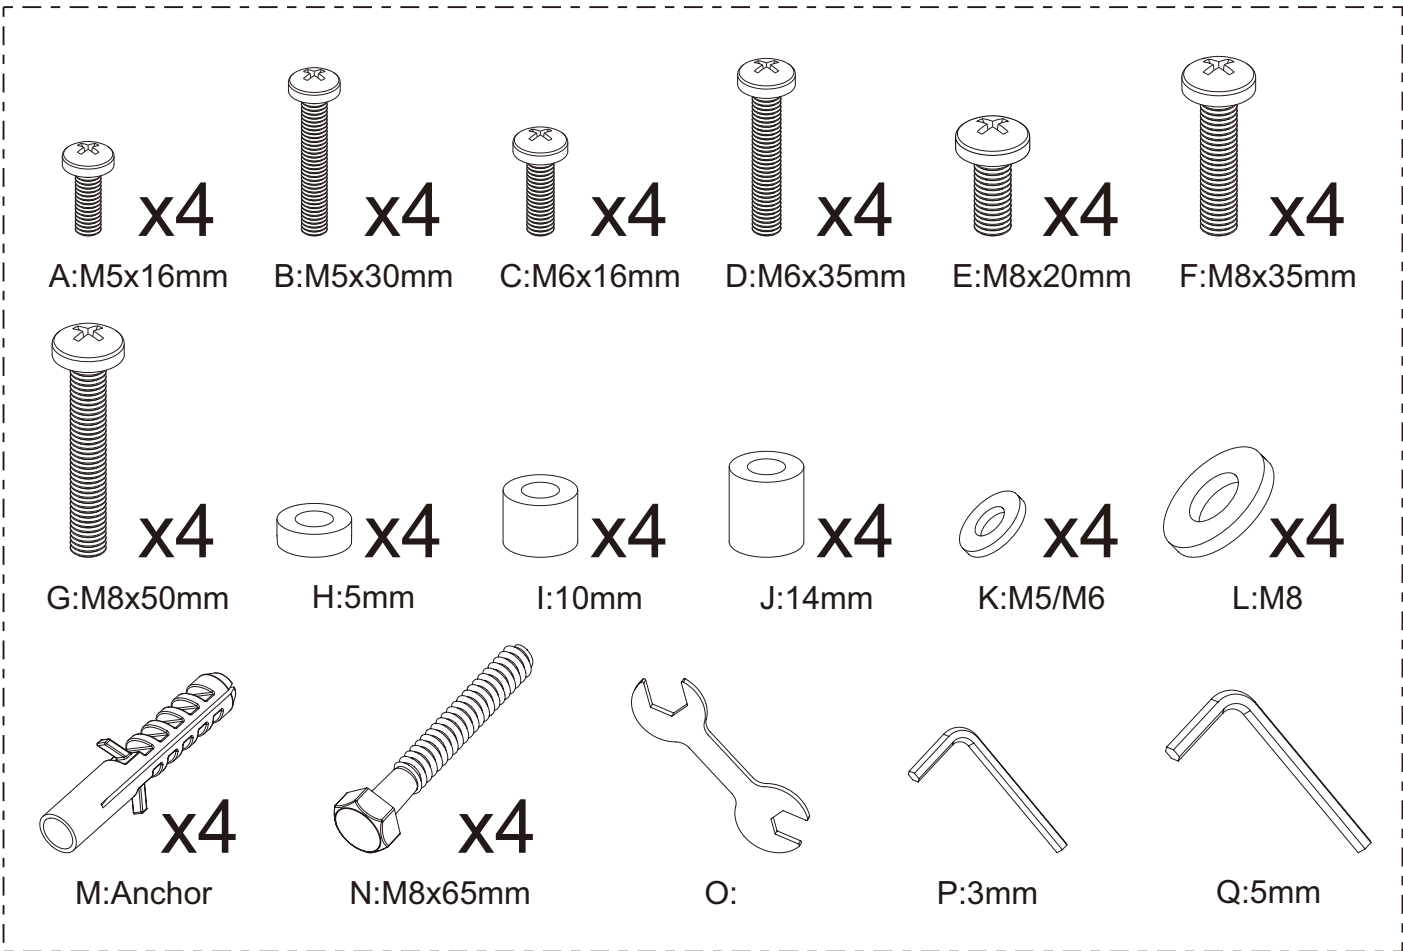

## CAUTION

Two persons recommended to install this product

5a

5.2

5.3

5.4

13mm

**5b**