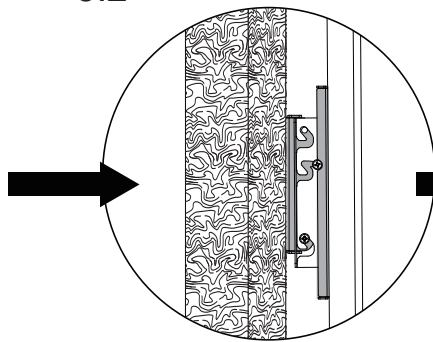

# INSTALLATION INSTRUCTION

1 -a

1 -b

2 -a MOUNTING ON CEILING

(A-1) Wood ceiling

(A-2) Concrete ceiling

(A-3) Attaching the TV to the VESA Plate  
VESA 100×100~200×200

(A-4) Attaching the TV to the VESA Plate  
VESA 200×200~400×400

(A-5) Hanging TV On The ceiling Mount Arms

B1  
Security screw

**2** -b MOUNTING ON WALL

(B-1) Wood studs

(B-2) Concrete wall

(B-3) Attaching the TV to the VESA Plate  
VESA 100×100~200×200

(B-4) Attaching the TV to the VESA Plate  
VESA 200×200~400×400

# (B-5) Hanging TV On The Wall Mount Arms

5.1

5.2

5.3