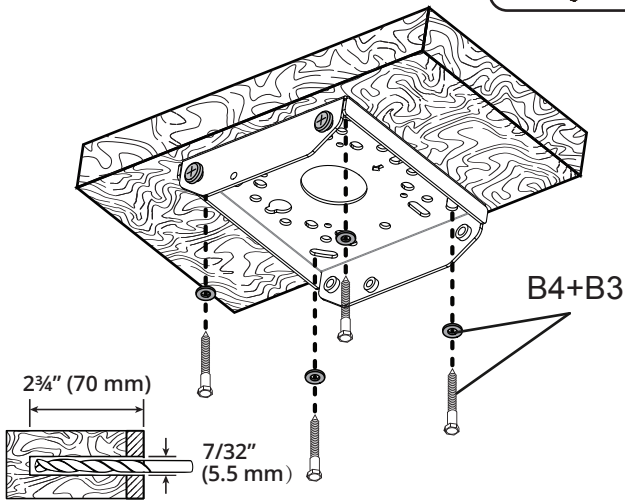

# INSTALLATION INSTRUCTION

1 -a

1 -b

2 -a MOUNTING ON CEILING

(A-1) Wood ceiling

(A-2) Concrete ceiling

(A-3) Attaching the TV to the VESA Plate  
VESA 100×100~200×200

(A-4) Attaching the TV to the VESA Plate  
VESA 200×200~400×400

(A-5) Hanging TV On The ceiling Mount Arms

B1  
Security screw

**2** -b MOUNTING ON WALL

(B-1) Wood studs

(B-2) Concrete wall

(B-3) Attaching the TV to the VESA Plate  
VESA 100×100~200×200

(B-4) Attaching the TV to the VESA Plate  
VESA 200×200~400×400