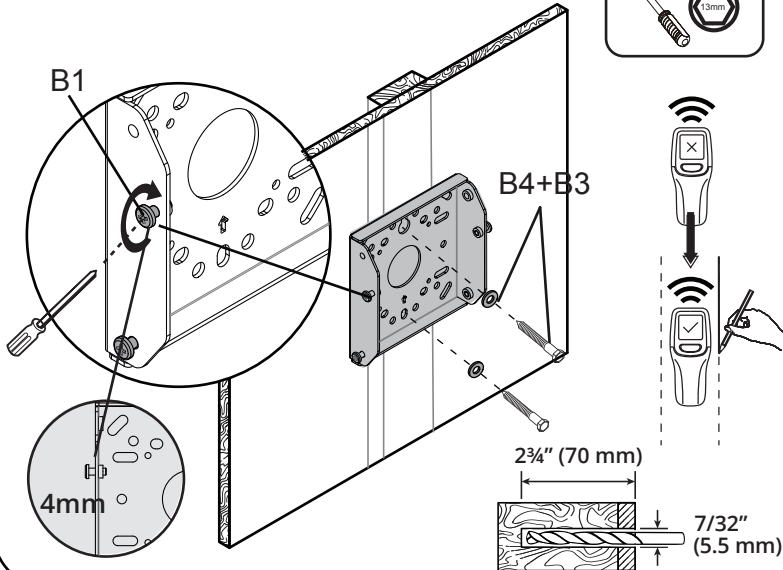

# INSTALLATION INSTRUCTION

1 -a

1 -b

2 -a MOUNTING ON CEILING

(A-1) Wood ceiling

(A-2) Concrete ceiling

(A-3) Attaching the TV to the VESA Plate  
VESA 100×100~200×200

(A-4) Attaching the TV to the VESA Plate  
VESA 200×200~400×400

(A-5) Hanging TV On The ceiling Mount Arms

B1  
Security screw

**2** -b MOUNTING ON WALL

(B-1) Wood studs

(B-2) Concrete wall

(B-3) Attaching the TV to the VESA Plate  
VESA 100×100~200×200

(B-4) Attaching the TV to the VESA Plate  
VESA 200×200~400×400