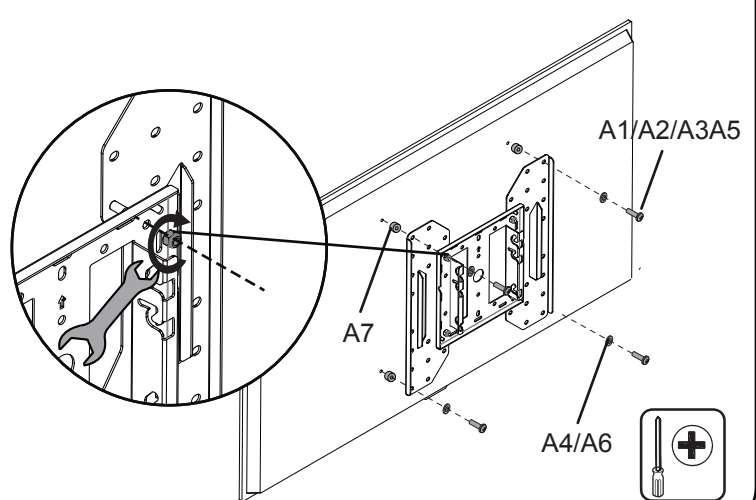

# INSTALLATION INSTRUCTION

1 -a

1 -b

2 -a MOUNTING ON CEILING

(A-1) Wood ceiling

(A-2) Concrete ceiling

(A-3) Attaching the TV to the VESA Plate  
VESA 100×100~200×200

(A-4) Attaching the TV to the VESA Plate  
VESA 200×200~400×400

(A-5) Hanging TV On The ceiling Mount Arms

B1  
Security screw

**2** -b MOUNTING ON WALL

(B-1) Wood studs

(B-2) Concrete wall

(B-3) Attaching the TV to the VESA Plate  
VESA 100×100~200×200

(B-4) Attaching the TV to the VESA Plate  
VESA 200×200~400×400