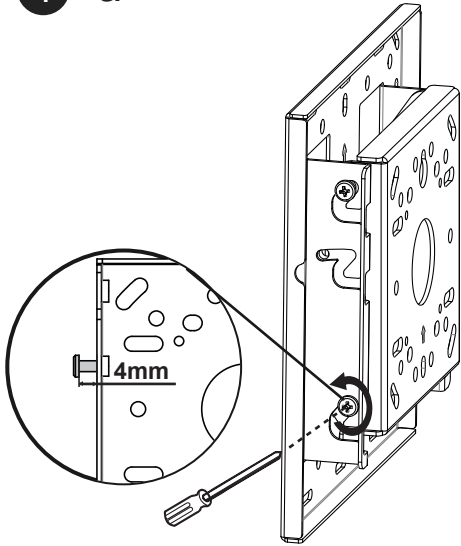

#### COMPONENT CHECKLIST

Item	Name	QTY
A1	M5 x 15mm ScREW	4
A2	M6 x 15mm ScREW	4
A3	M8 x 25mm ScREW	4
A4	Ø16x Ø6.2x1.5 Washer	4
A5	M8 x 45mm ScREW	4
A6	Ø16x Ø8.2x1.5 Washer	4
A7	Ø13x Ø8.2x13 Washer	4
B1	M6 x 16mm ScREW	2
B2	M8	4
B3	Ø16x Ø8.2x1.5 Washer	4
B4	Lag bolt	4
B5	Anchor	4
B6	Open-end wrench	1
AA	Wall plate	1
BB	Adapter plate	1
CC	Extension bars	1

AA

BB

CC

A1 A2 A3 A4 A5 A6 A7

B1 B2 B3 B4 B5 B6

# INSTALLATION INSTRUCTION

1 -a

1 -b

2 -a MOUNTING ON CEILING

(A-1) Wood ceiling

(A-2) Concrete ceiling

(A-3) Attaching the TV to the VESA Plate  
VESA 100×100~200×200

(A-4) Attaching the TV to the VESA Plate  
VESA 200×200~400×400

(A-5) Hanging TV On The ceiling Mount Arms

B1  
Security screw

**2** -b MOUNTING ON WALL

(B-1) Wood studs

(B-2) Concrete wall

(B-3) Attaching the TV to the VESA Plate  
VESA 100×100~200×200

(B-4) Attaching the TV to the VESA Plate  
VESA 200×200~400×400