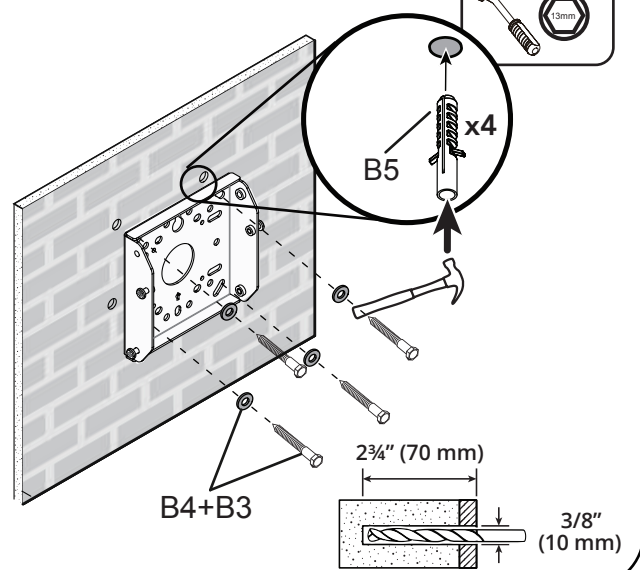

# INSTALLATION INSTRUCTION

1 -a

1 -b

2 -a MOUNTING ON CEILING

(A-1) Wood ceiling

(A-2) Concrete ceiling

(A-3) Attaching the TV to the VESA Plate  
VESA 100×100~200×200

(A-4) Attaching the TV to the VESA Plate  
VESA 200×200~400×400

(A-5) Hanging TV On The ceiling Mount Arms

B1  
Security screw

**2** -b MOUNTING ON WALL

(B-1) Wood studs

(B-2) Concrete wall

(B-3) Attaching the TV to the VESA Plate  
VESA 100×100~200×200

(B-4) Attaching the TV to the VESA Plate  
VESA 200×200~400×400

# (B-5) Hanging TV On The Wall Mount Arms

5.1

5.2

5.3