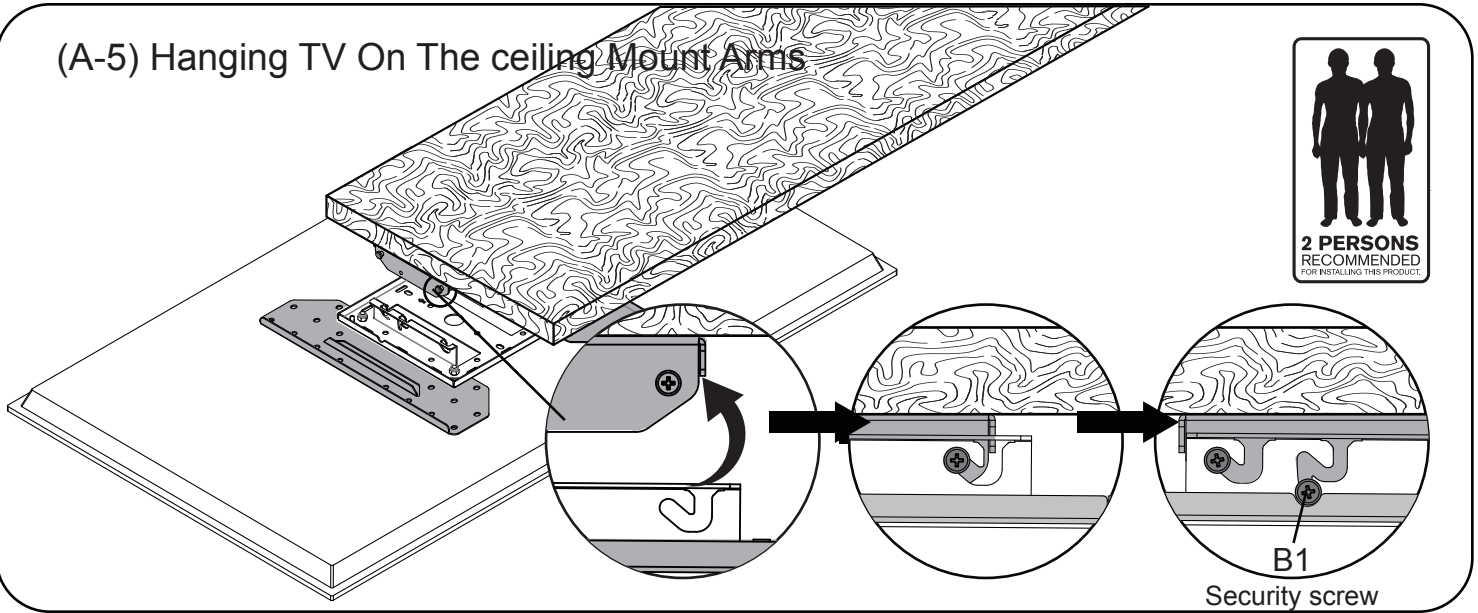

# INSTALLATION INSTRUCTION

1 -a

1 -b

2 -a MOUNTING ON CEILING

(A-1) Wood ceiling

(A-2) Concrete ceiling

(A-3) Attaching the TV to the VESA Plate  
VESA 100×100~200×200

(A-4) Attaching the TV to the VESA Plate  
VESA 200×200~400×400

(A-5) Hanging TV On The ceiling Mount Arms

B1  
Security screw

**2** -b MOUNTING ON WALL

(B-1) Wood studs

(B-2) Concrete wall

(B-3) Attaching the TV to the VESA Plate  
VESA 100×100~200×200

(B-4) Attaching the TV to the VESA Plate  
VESA 200×200~400×400