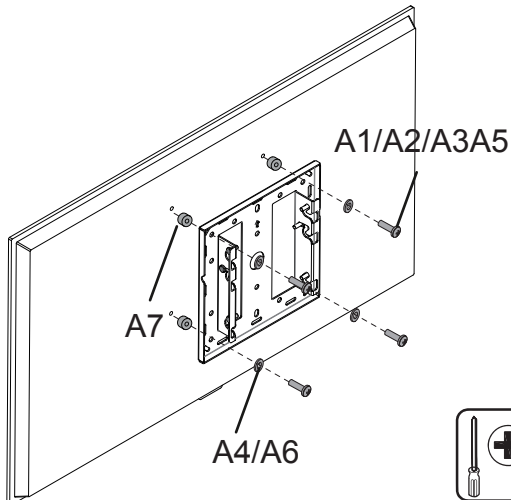

# INSTALLATION INSTRUCTION

1 -a

1 -b

2 -a MOUNTING ON CEILING

(A-1) Wood ceiling

(A-2) Concrete ceiling

(A-3) Attaching the TV to the VESA Plate  
VESA 100×100~200×200

(A-4) Attaching the TV to the VESA Plate  
VESA 200×200~400×400

(A-5) Hanging TV On The ceiling Mount Arms

B1  
Security screw

**2** -b MOUNTING ON WALL

(B-1) Wood studs

(B-2) Concrete wall

(B-3) Attaching the TV to the VESA Plate  
VESA 100×100~200×200

(B-4) Attaching the TV to the VESA Plate  
VESA 200×200~400×400