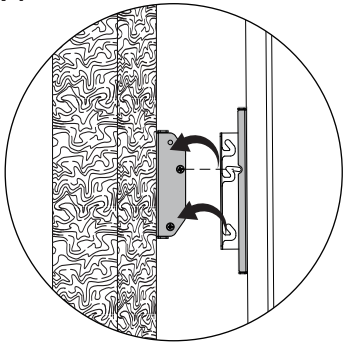

# INSTALLATION INSTRUCTION

1 -a

1 -b

2 -a MOUNTING ON CEILING

(A-1) Wood ceiling

(A-2) Concrete ceiling

(A-3) Attaching the TV to the VESA Plate  
VESA 100×100~200×200

(A-4) Attaching the TV to the VESA Plate  
VESA 200×200~400×400

(A-5) Hanging TV On The ceiling Mount Arms

B1  
Security screw

**2** -b MOUNTING ON WALL

(B-1) Wood studs

(B-2) Concrete wall

(B-3) Attaching the TV to the VESA Plate  
VESA 100×100~200×200

(B-4) Attaching the TV to the VESA Plate  
VESA 200×200~400×400

# (B-5) Hanging TV On The Wall Mount Arms

5.1

5.2

5.3