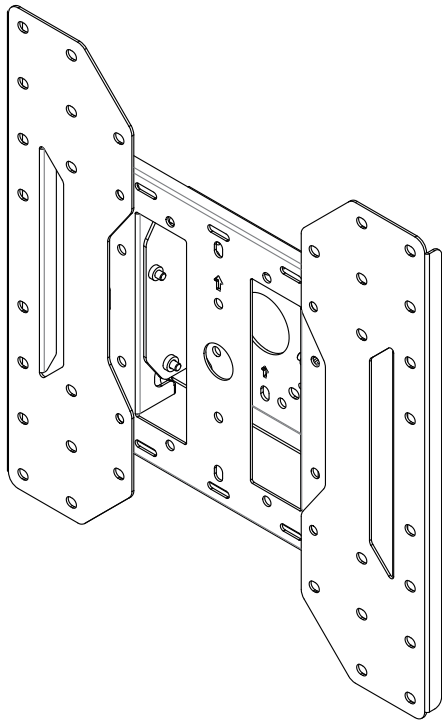

### Face Down Mount 100/200/300/400

EAN: 7350105215902

#### COMPONENT CHECKLIST

Item	Name	QTY
A1	M5 x 15mm ScREW	4
A2	M6 x 15mm ScREW	4
A3	M8 x 25mm ScREW	4
A4	Ø16x Ø6.2x1.5 Washer	4
A5	M8 x 45mm ScREW	4
A6	Ø16x Ø8.2x1.5 Washer	4
A7	Ø13x Ø8.2x13 Washer	4
B1	M6 x 16mm ScREW	2
B2	M8	4
B3	Ø16x Ø8.2x1.5 Washer	4
B4	Lag bolt	4
B5	Anchor	4
B6	Open-end wrench	1
AA	Wall plate	1
BB	Adapter plate	1
CC	Extension bars	1

# INSTALLATION INSTRUCTION

1 -a

1 -b

2 -a MOUNTING ON CEILING

(A-1) Wood ceiling

(A-2) Concrete ceiling

(A-3) Attaching the TV to the VESA Plate  
VESA 100×100~200×200

(A-4) Attaching the TV to the VESA Plate  
VESA 200×200~400×400

(A-5) Hanging TV On The ceiling Mount Arms

B1  
Security screw

**2** -b MOUNTING ON WALL

(B-1) Wood studs

(B-2) Concrete wall

(B-3) Attaching the TV to the VESA Plate  
VESA 100×100~200×200

(B-4) Attaching the TV to the VESA Plate  
VESA 200×200~400×400