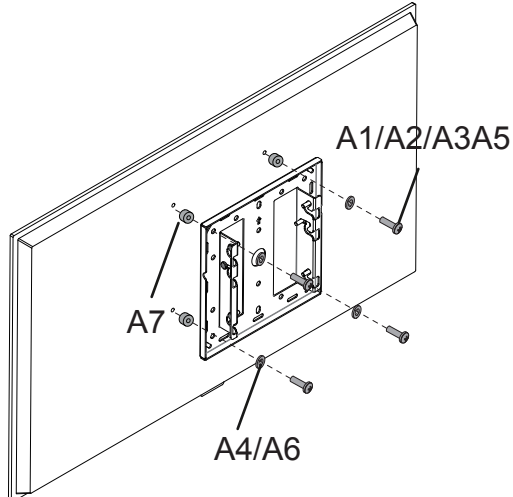

# INSTALLATION INSTRUCTION

1 -a

1 -b

2 -a MOUNTING ON CEILING

(A-1) Wood ceiling

(A-2) Concrete ceiling

(A-3) Attaching the TV to the VESA Plate  
VESA 100×100~200×200

(A-4) Attaching the TV to the VESA Plate  
VESA 200×200~400×400

(A-5) Hanging TV On The ceiling Mount Arms

B1  
Security screw

**2** -b MOUNTING ON WALL

(B-1) Wood studs

(B-2) Concrete wall

(B-3) Attaching the TV to the VESA Plate  
VESA 100×100~200×200

(B-4) Attaching the TV to the VESA Plate  
VESA 200×200~400×400

# (B-5) Hanging TV On The Wall Mount Arms

5.1

5.2

5.3