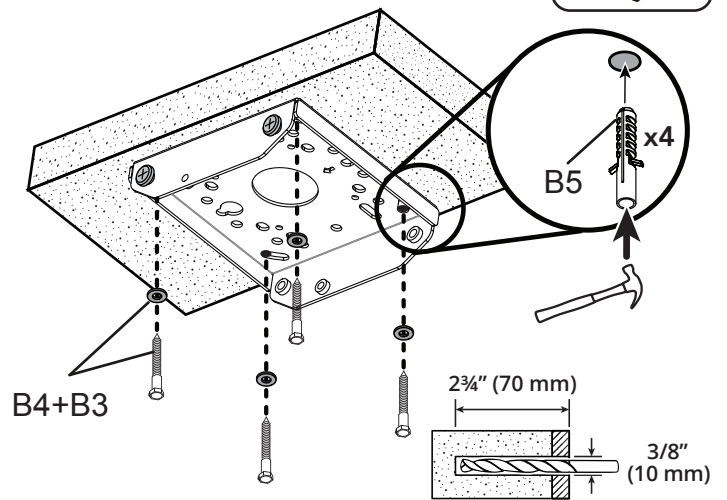

# INSTALLATION INSTRUCTION

1 -a

1 -b

2 -a MOUNTING ON CEILING

(A-1) Wood ceiling

(A-2) Concrete ceiling

(A-3) Attaching the TV to the VESA Plate  
VESA 100×100~200×200

(A-4) Attaching the TV to the VESA Plate  
VESA 200×200~400×400

(A-5) Hanging TV On The ceiling Mount Arms

B1  
Security screw

**2** -b MOUNTING ON WALL

(B-1) Wood studs

(B-2) Concrete wall

(B-3) Attaching the TV to the VESA Plate  
VESA 100×100~200×200

(B-4) Attaching the TV to the VESA Plate  
VESA 200×200~400×400