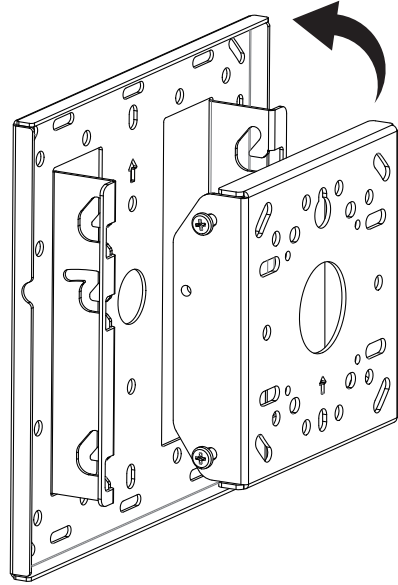

#### COMPONENT CHECKLIST

Item	Name	QTY
A1	M5 x 15mm ScREW	4
A2	M6 x 15mm ScREW	4
A3	M8 x 25mm ScREW	4
A4	Ø16x Ø6.2x1.5 Washer	4
A5	M8 x 45mm ScREW	4
A6	Ø16x Ø8.2x1.5 Washer	4
A7	Ø13x Ø8.2x13 Washer	4
B1	M6 x 16mm ScREW	2
B2	M8	4
B3	Ø16x Ø8.2x1.5 Washer	4
B4	Lag bolt	4
B5	Anchor	4
B6	Open-end wrench	1
AA	Wall plate	1
BB	Adapter plate	1
CC	Extension bars	1

AA

BB

CC

A1 A2 A3 A4 A5 A6 A7

B1 B2 B3 B4 B5 B6

# INSTALLATION INSTRUCTION

1 -a

1 -b

2 -a MOUNTING ON CEILING

(A-1) Wood ceiling

(A-2) Concrete ceiling

(A-3) Attaching the TV to the VESA Plate  
VESA 100×100~200×200

(A-4) Attaching the TV to the VESA Plate  
VESA 200×200~400×400

(A-5) Hanging TV On The ceiling Mount Arms

B1  
Security screw

**2** -b MOUNTING ON WALL

(B-1) Wood studs

(B-2) Concrete wall

(B-3) Attaching the TV to the VESA Plate  
VESA 100×100~200×200

(B-4) Attaching the TV to the VESA Plate  
VESA 200×200~400×400