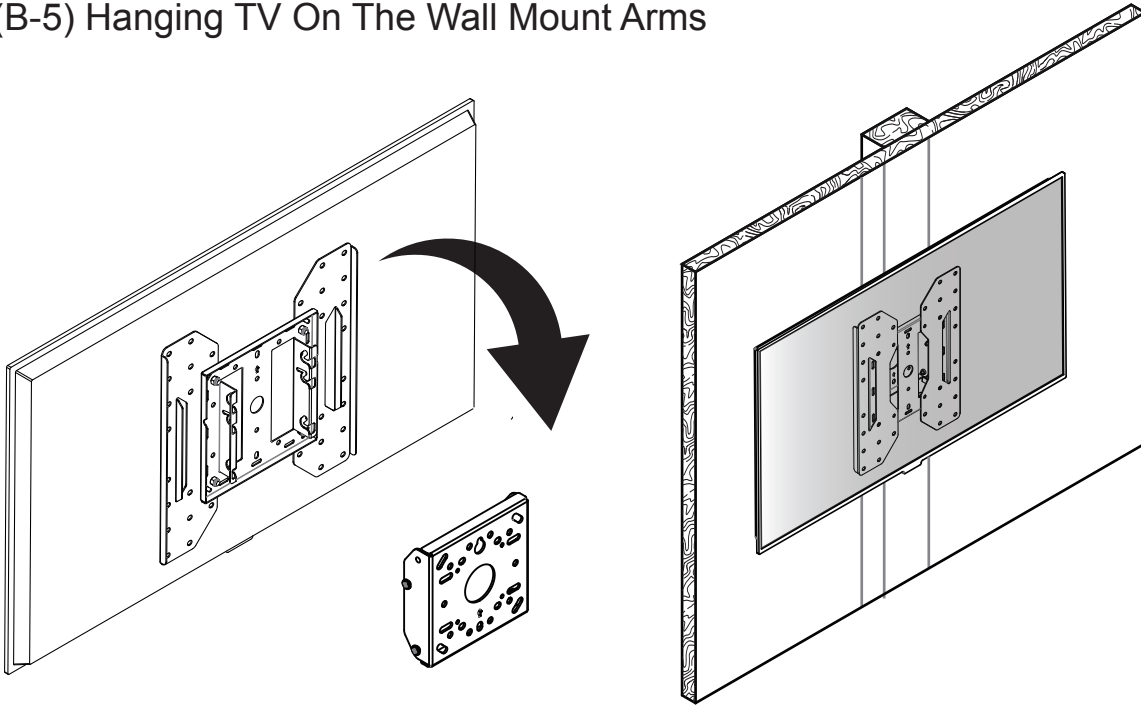

# INSTALLATION INSTRUCTION

1 -a

1 -b

2 -a MOUNTING ON CEILING

(A-1) Wood ceiling

(A-2) Concrete ceiling

(A-3) Attaching the TV to the VESA Plate  
VESA 100×100~200×200

(A-4) Attaching the TV to the VESA Plate  
VESA 200×200~400×400

(A-5) Hanging TV On The ceiling Mount Arms

B1  
Security screw

**2** -b MOUNTING ON WALL

(B-1) Wood studs

(B-2) Concrete wall

(B-3) Attaching the TV to the VESA Plate  
VESA 100×100~200×200

(B-4) Attaching the TV to the VESA Plate  
VESA 200×200~400×400

# (B-5) Hanging TV On The Wall Mount Arms

5.1

5.2

5.3