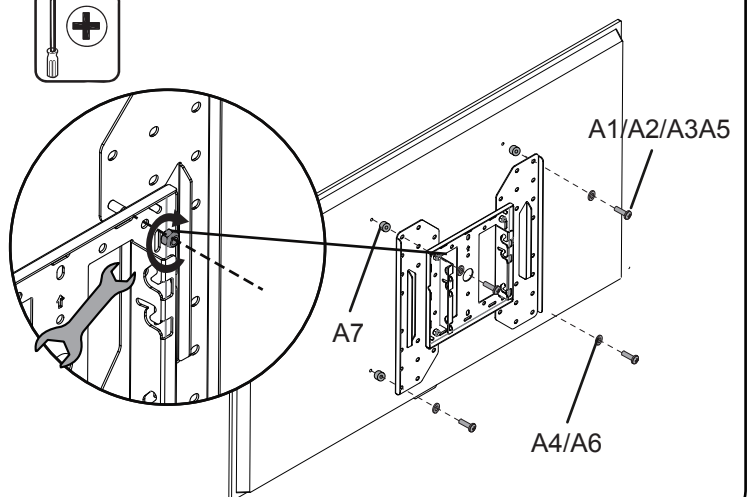

# INSTALLATION INSTRUCTION

1 -a

1 -b

2 -a MOUNTING ON CEILING

(A-1) Wood ceiling

(A-2) Concrete ceiling

(A-3) Attaching the TV to the VESA Plate  
VESA 100×100~200×200

(A-4) Attaching the TV to the VESA Plate  
VESA 200×200~400×400

(A-5) Hanging TV On The ceiling Mount Arms

B1  
Security screw

**2** -b MOUNTING ON WALL

(B-1) Wood studs

(B-2) Concrete wall

(B-3) Attaching the TV to the VESA Plate  
VESA 100×100~200×200

(B-4) Attaching the TV to the VESA Plate  
VESA 200×200~400×400

# (B-5) Hanging TV On The Wall Mount Arms

5.1

5.2

5.3