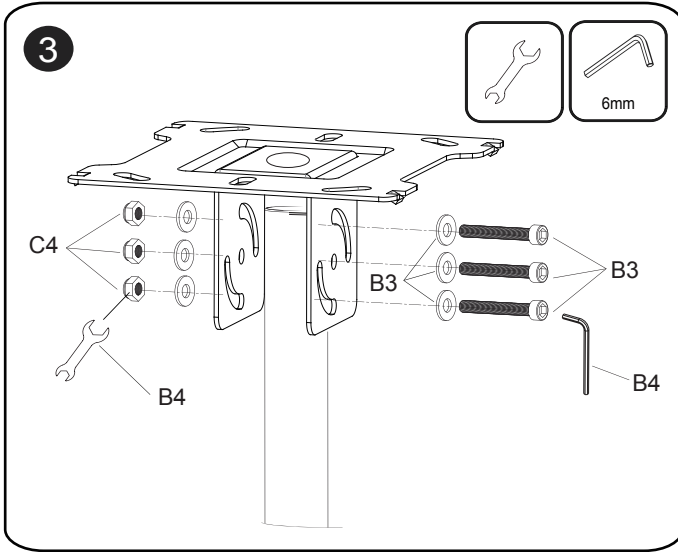

Technical Summary

M Ceiling Mount Pro Face Down

VESA 200/300/400

EAN:7350105215919

Scan for info!

⚠ WARNING

- Be sure to read this entire manual thoroughly and you fully understand all the instructions and warning before attempting to begin your installation.
- This product should only be installed by someone who has a basic knowledge of building construction, installations and fully understands these instructions.
- Always have someone assist you to lift and position your equipment.
- Tighten screws and bolts firmly, but do not over tighten. Over tightening can damage the items and greatly reduce their ability to hold. Please refer to suggested torque values where applicable in these instructions.

Dimensions

Parts list

A1	A2	A3	A4	A5	A6	A7
M5X15	M6X15	M8X25	Ø16XØ6.2X1.5	M8X45	Ø16XØ8.2X1.5	Ø13XØ8.2X13
X4	X4	X4	X4	X4	X4	X4

X1

B1	B2	B3	B4	B5	B6
M6 x16mm	M8	M8X70	Ø16x Ø8.2x1.5	Open-wrench	Ø16x Ø8.2x1.5 Lag bolt
X2	X5	X5	X8	X1	X6

X1

Installation

8 -a Attaching the TV to the VESA Plate
VESA 100×100~200×200

8 -b Attaching the TV to the VESA Plate
VESA 200×200~400×400

9

10

11

12