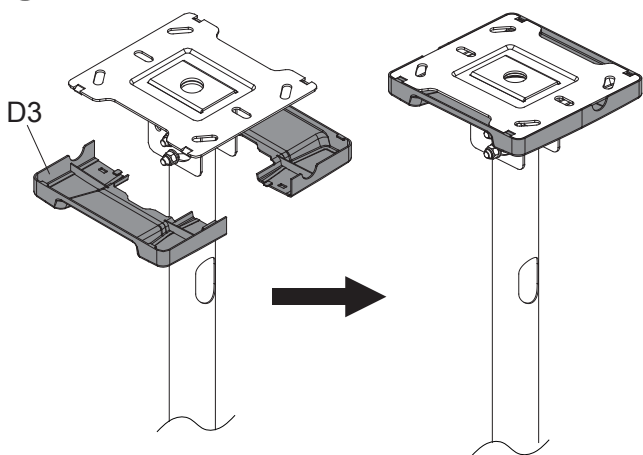

Technical Summary

M Ceiling Mount Pro Face Down

VESA 200/300/400

EAN:7350105215919

Scan for info!

⚠ WARNING

- Be sure to read this entire manual thoroughly and you fully understand all the instructions and warning before attempting to begin your installation.
- This product should only be installed by someone who has a basic knowledge of building construction, installations and fully understands these instructions.
- Always have someone assist you to lift and position your equipment.
- Tighten screws and bolts firmly, but do not over tighten. Over tightening can damage the items and greatly reduce their ability to hold. Please refer to suggested torque values where applicable in these instructions.

Dimensions

Parts list

A1	A2	A3	A4	A5	A6	A7
M5X15	M6X15	M8X25	Ø16XØ6.2X1.5	M8X45	Ø16XØ8.2X1.5	Ø13XØ8.2X13
X4	X4	X4	X4	X4	X4	X4

X1

B1	B2	B3	B4	B5	B6
M6 x16mm	M8	M8X70	Ø16x Ø8.2x1.5	Open-wrench	Ø16x Ø8.2x1.5 Lag bolt
X2	X5	X5	X8	X1	X6

X1

Installation

8 -a Attaching the TV to the VESA Plate
VESA 100×100~200×200

8 -b Attaching the TV to the VESA Plate
VESA 200×200~400×400

9

10

11

12