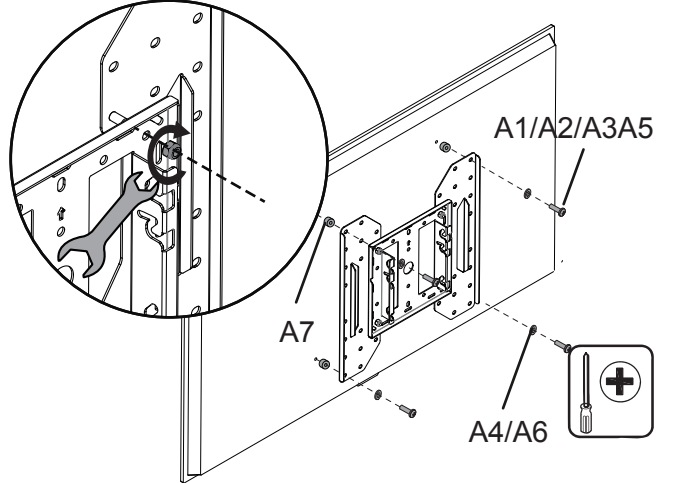

Technical Summary

M Ceiling Mount Pro Face Down

VESA 200/300/400

EAN:7350105215919

Scan for info!

⚠ WARNING

- Be sure to read this entire manual thoroughly and you fully understand all the instructions and warning before attempting to begin your installation.
- This product should only be installed by someone who has a basic knowledge of building construction, installations and fully understands these instructions.
- Always have someone assist you to lift and position your equipment.
- Tighten screws and bolts firmly, but do not over tighten. Over tightening can damage the items and greatly reduce their ability to hold. Please refer to suggested torque values where applicable in these instructions.

Dimensions

Parts list

A1	A2	A3	A4	A5	A6	A7
M5X15	M6X15	M8X25	Ø16XØ6.2X1.5	M8X45	Ø16XØ8.2X1.5	Ø13XØ8.2X13
X4	X4	X4	X4	X4	X4	X4

X1

B1	B2	B3	B4	B5	B6
M6 x16mm	M8	M8X70	Ø16x Ø8.2x1.5	Open-wrench	Ø16x Ø8.2x1.5 Lag bolt
X2	X5	X5	X8	X1	X6

X1

Installation

8 -a Attaching the TV to the VESA Plate
VESA 100×100~200×200

8 -b Attaching the TV to the VESA Plate
VESA 200×200~400×400

9

10

11

12