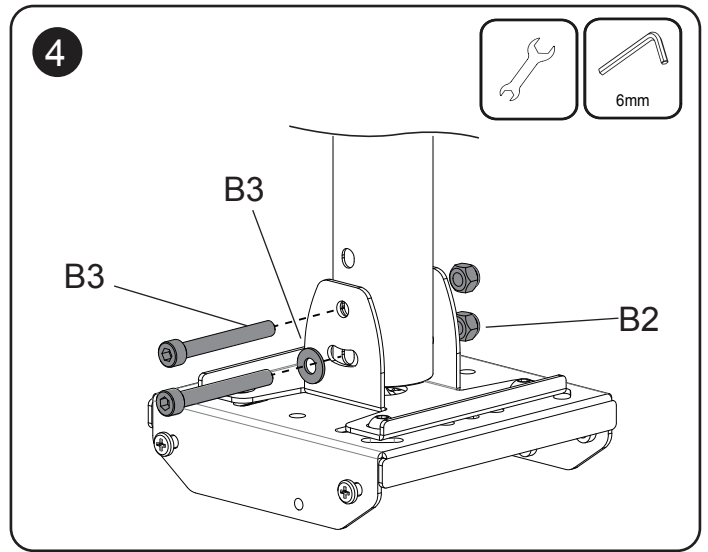

Technical Summary

M Ceiling Mount Pro Face Down

VESA 200/300/400

EAN:7350105215919

Scan for info!

⚠ WARNING

- Be sure to read this entire manual thoroughly and you fully understand all the instructions and warning before attempting to begin your installation.
- This product should only be installed by someone who has a basic knowledge of building construction, installations and fully understands these instructions.
- Always have someone assist you to lift and position your equipment.
- Tighten screws and bolts firmly, but do not over tighten. Over tightening can damage the items and greatly reduce their ability to hold. Please refer to suggested torque values where applicable in these instructions.

Dimensions

Parts list

A1	A2	A3	A4	A5	A6	A7
M5X15	M6X15	M8X25	Ø16XØ6.2X1.5	M8X45	Ø16XØ8.2X1.5	Ø13XØ8.2X13
X4	X4	X4	X4	X4	X4	X4

X1

B1	B2	B3	B4	B5	B6
M6 x16mm	M8	M8X70	Ø16x Ø8.2x1.5	Open-wrench	Ø16x Ø8.2x1.5 Lag bolt
X2	X5	X5	X8	X1	X6

X1

Installation

8 -a Attaching the TV to the VESA Plate
VESA 100×100~200×200

8 -b Attaching the TV to the VESA Plate
VESA 200×200~400×400

9

10

11

12