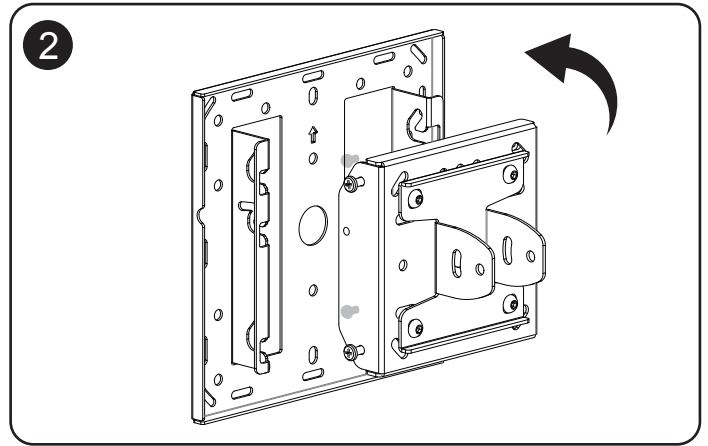

Technical Summary

M Ceiling Mount Pro Face Down

VESA 200/300/400

EAN:7350105215919

Scan for info!

⚠ WARNING

- Be sure to read this entire manual thoroughly and you fully understand all the instructions and warning before attempting to begin your installation.
- This product should only be installed by someone who has a basic knowledge of building construction, installations and fully understands these instructions.
- Always have someone assist you to lift and position your equipment.
- Tighten screws and bolts firmly, but do not over tighten. Over tightening can damage the items and greatly reduce their ability to hold. Please refer to suggested torque values where applicable in these instructions.

Dimensions

Parts list

A1	A2	A3	A4	A5	A6	A7
M5X15	M6X15	M8X25	Ø16XØ6.2X1.5	M8X45	Ø16XØ8.2X1.5	Ø13XØ8.2X13
X4	X4	X4	X4	X4	X4	X4

X1

B1	B2	B3	B4	B5	B6
M6 x16mm	M8	M8X70	Ø16x Ø8.2x1.5	Open-wrench	Ø16x Ø8.2x1.5 Lag bolt
X2	X5	X5	X8	X1	X6

X1

Installation

8 -a Attaching the TV to the VESA Plate
VESA 100×100~200×200

8 -b Attaching the TV to the VESA Plate
VESA 200×200~400×400

9

10

11

12