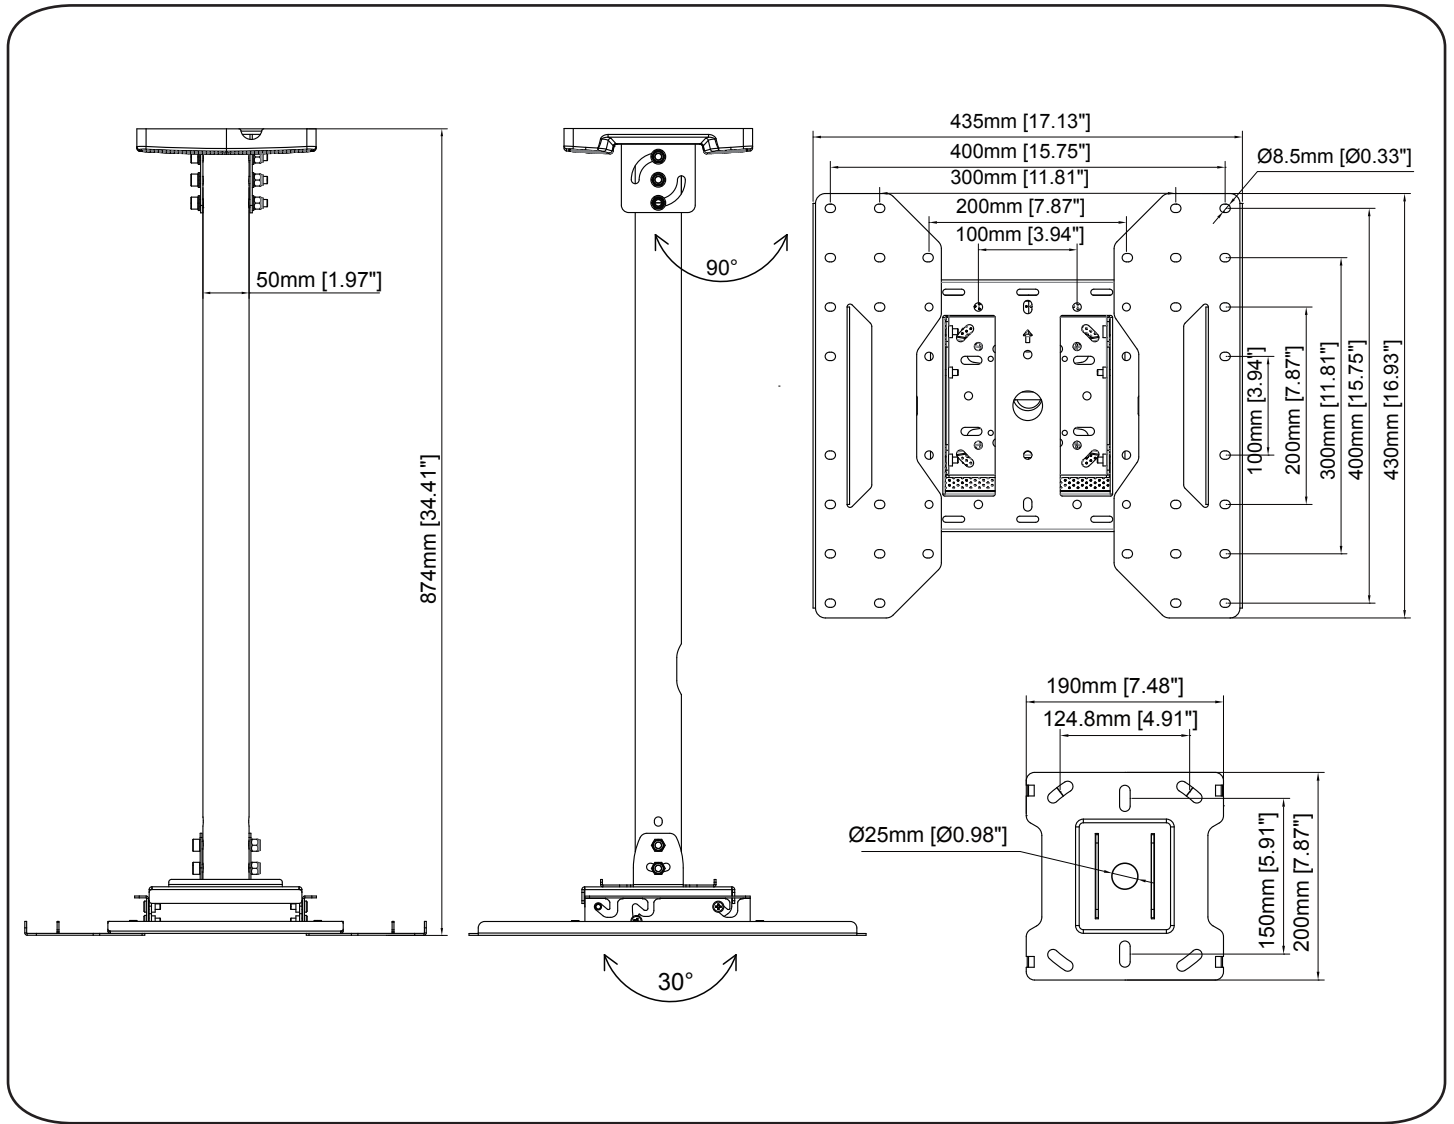

Technical Summary

M Ceiling Mount Pro Face Down

VESA 200/300/400

EAN:7350105215919

Scan for info!

⚠ WARNING

- Be sure to read this entire manual thoroughly and you fully understand all the instructions and warning before attempting to begin your installation.
- This product should only be installed by someone who has a basic knowledge of building construction, installations and fully understands these instructions.
- Always have someone assist you to lift and position your equipment.
- Tighten screws and bolts firmly, but do not over tighten. Over tightening can damage the items and greatly reduce their ability to hold. Please refer to suggested torque values where applicable in these instructions.

Dimensions

Parts list

A1	A2	A3	A4	A5	A6	A7
M5X15	M6X15	M8X25	Ø16XØ6.2X1.5	M8X45	Ø16XØ8.2X1.5	Ø13XØ8.2X13
X4	X4	X4	X4	X4	X4	X4

X1

B1	B2	B3	B4	B5	B6
M6 x16mm	M8	M8X70	Ø16x Ø8.2x1.5	Open-wrench	Ø16x Ø8.2x1.5 Lag bolt
X2	X5	X5	X8	X1	X6

X1

Installation

8 -a Attaching the TV to the VESA Plate
VESA 100×100~200×200

8 -b Attaching the TV to the VESA Plate
VESA 200×200~400×400

9

10

11

12