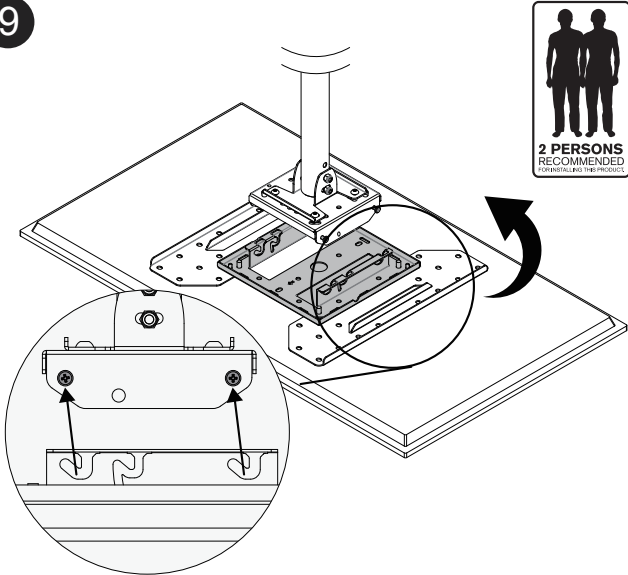

Technical Summary

M Ceiling Mount Pro Face Down

VESA 200/300/400

EAN:7350105215919

Scan for info!

⚠ WARNING

- Be sure to read this entire manual thoroughly and you fully understand all the instructions and warning before attempting to begin your installation.
- This product should only be installed by someone who has a basic knowledge of building construction, installations and fully understands these instructions.
- Always have someone assist you to lift and position your equipment.
- Tighten screws and bolts firmly, but do not over tighten. Over tightening can damage the items and greatly reduce their ability to hold. Please refer to suggested torque values where applicable in these instructions.

Dimensions

Parts list

A1	A2	A3	A4	A5	A6	A7
M5X15	M6X15	M8X25	Ø16XØ6.2X1.5	M8X45	Ø16XØ8.2X1.5	Ø13XØ8.2X13
X4	X4	X4	X4	X4	X4	X4

X1

B1	B2	B3	B4	B5	B6
M6 x16mm	M8	M8X70	Ø16x Ø8.2x1.5	Open-wrench	Ø16x Ø8.2x1.5 Lag bolt
X2	X5	X5	X8	X1	X6

X1

Installation

8 -a Attaching the TV to the VESA Plate
VESA 100×100~200×200

8 -b Attaching the TV to the VESA Plate
VESA 200×200~400×400

9

10

11

12