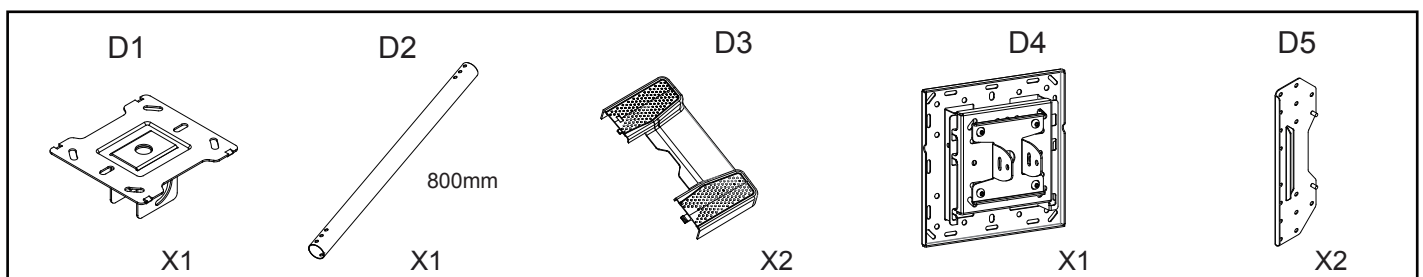

Technical Summary

M Ceiling Mount Pro Face Down

VESA 200/300/400

EAN:7350105215919

Scan for info!

⚠ WARNING

- Be sure to read this entire manual thoroughly and you fully understand all the instructions and warning before attempting to begin your installation.
- This product should only be installed by someone who has a basic knowledge of building construction, installations and fully understands these instructions.
- Always have someone assist you to lift and position your equipment.
- Tighten screws and bolts firmly, but do not over tighten. Over tightening can damage the items and greatly reduce their ability to hold. Please refer to suggested torque values where applicable in these instructions.

Dimensions

Parts list

A1	A2	A3	A4	A5	A6	A7
M5X15	M6X15	M8X25	Ø16XØ6.2X1.5	M8X45	Ø16XØ8.2X1.5	Ø13XØ8.2X13
X4	X4	X4	X4	X4	X4	X4

X1

B1	B2	B3	B4	B5	B6
M6 x16mm	M8	M8X70	Ø16x Ø8.2x1.5	Open-wrench	Ø16x Ø8.2x1.5 Lag bolt
X2	X5	X5	X8	X1	X6

X1

Installation

8 -a Attaching the TV to the VESA Plate
VESA 100×100~200×200

8 -b Attaching the TV to the VESA Plate
VESA 200×200~400×400

9

10

11

12