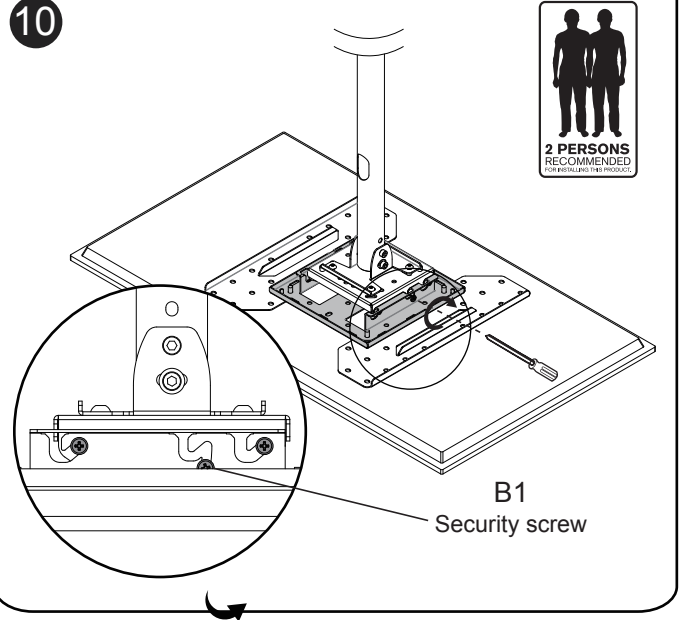

Technical Summary

M Ceiling Mount Pro Face Down

VESA 200/300/400

EAN:7350105215919

Scan for info!

⚠ WARNING

- Be sure to read this entire manual thoroughly and you fully understand all the instructions and warning before attempting to begin your installation.
- This product should only be installed by someone who has a basic knowledge of building construction, installations and fully understands these instructions.
- Always have someone assist you to lift and position your equipment.
- Tighten screws and bolts firmly, but do not over tighten. Over tightening can damage the items and greatly reduce their ability to hold. Please refer to suggested torque values where applicable in these instructions.

Dimensions

Parts list

A1	A2	A3	A4	A5	A6	A7
M5X15	M6X15	M8X25	Ø16XØ6.2X1.5	M8X45	Ø16XØ8.2X1.5	Ø13XØ8.2X13
X4	X4	X4	X4	X4	X4	X4

X1

B1	B2	B3	B4	B5	B6
M6 x16mm	M8	M8X70	Ø16x Ø8.2x1.5	Open-wrench	Ø16x Ø8.2x1.5 Lag bolt
X2	X5	X5	X8	X1	X6

X1

Installation

8 -a Attaching the TV to the VESA Plate
VESA 100×100~200×200

8 -b Attaching the TV to the VESA Plate
VESA 200×200~400×400

9

10

11

12