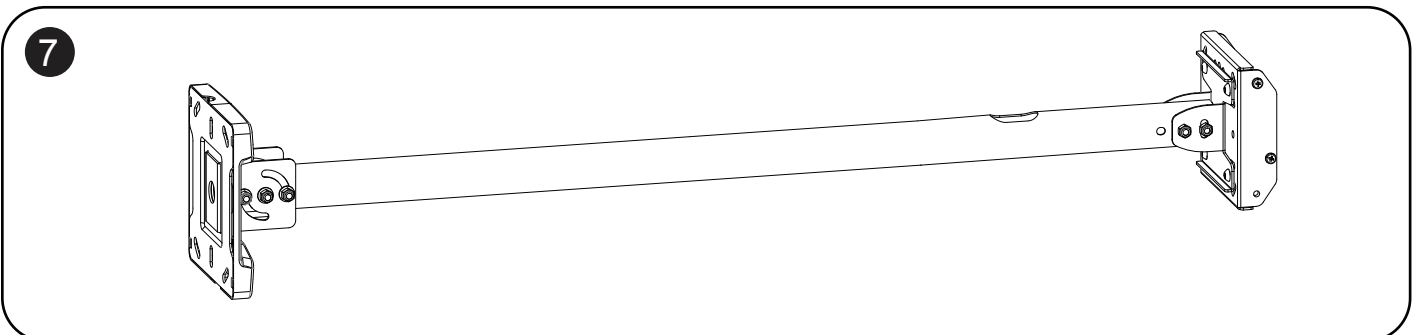

Technical Summary

M Ceiling Mount Pro Face Down

VESA 200/300/400

EAN:7350105215919

Scan for info!

⚠ WARNING

- Be sure to read this entire manual thoroughly and you fully understand all the instructions and warning before attempting to begin your installation.
- This product should only be installed by someone who has a basic knowledge of building construction, installations and fully understands these instructions.
- Always have someone assist you to lift and position your equipment.
- Tighten screws and bolts firmly, but do not over tighten. Over tightening can damage the items and greatly reduce their ability to hold. Please refer to suggested torque values where applicable in these instructions.

Dimensions

Parts list

A1	A2	A3	A4	A5	A6	A7
M5X15	M6X15	M8X25	Ø16XØ6.2X1.5	M8X45	Ø16XØ8.2X1.5	Ø13XØ8.2X13
X4	X4	X4	X4	X4	X4	X4

X1

B1	B2	B3	B4	B5	B6
M6 x16mm	M8	M8X70	Ø16x Ø8.2x1.5	Open-wrench	Ø16x Ø8.2x1.5 Lag bolt
X2	X5	X5	X8	X1	X6

X1

Installation

8 -a Attaching the TV to the VESA Plate
VESA 100×100~200×200

8 -b Attaching the TV to the VESA Plate
VESA 200×200~400×400

9

10

11

12