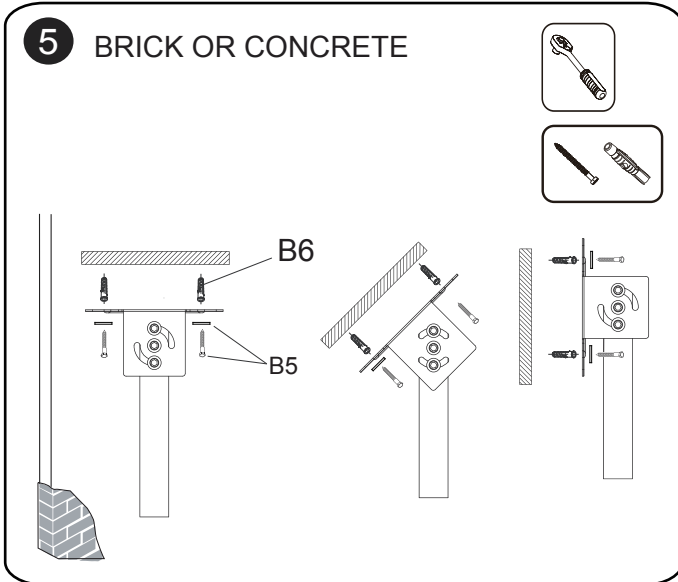

Technical Summary

M Ceiling Mount Pro Face Down

VESA 200/300/400

EAN:7350105215919

Scan for info!

⚠ WARNING

- Be sure to read this entire manual thoroughly and you fully understand all the instructions and warning before attempting to begin your installation.
- This product should only be installed by someone who has a basic knowledge of building construction, installations and fully understands these instructions.
- Always have someone assist you to lift and position your equipment.
- Tighten screws and bolts firmly, but do not over tighten. Over tightening can damage the items and greatly reduce their ability to hold. Please refer to suggested torque values where applicable in these instructions.

Dimensions

Parts list

A1	A2	A3	A4	A5	A6	A7
M5X15	M6X15	M8X25	Ø16XØ6.2X1.5	M8X45	Ø16XØ8.2X1.5	Ø13XØ8.2X13
X4	X4	X4	X4	X4	X4	X4

X1

B1	B2	B3	B4	B5	B6
M6 x16mm	M8	M8X70	Ø16x Ø8.2x1.5	Open-wrench	Ø16x Ø8.2x1.5 Lag bolt
X2	X5	X5	X8	X1	X6

X1

Installation

8 -a Attaching the TV to the VESA Plate
VESA 100×100~200×200

8 -b Attaching the TV to the VESA Plate
VESA 200×200~400×400

9

10

11

12