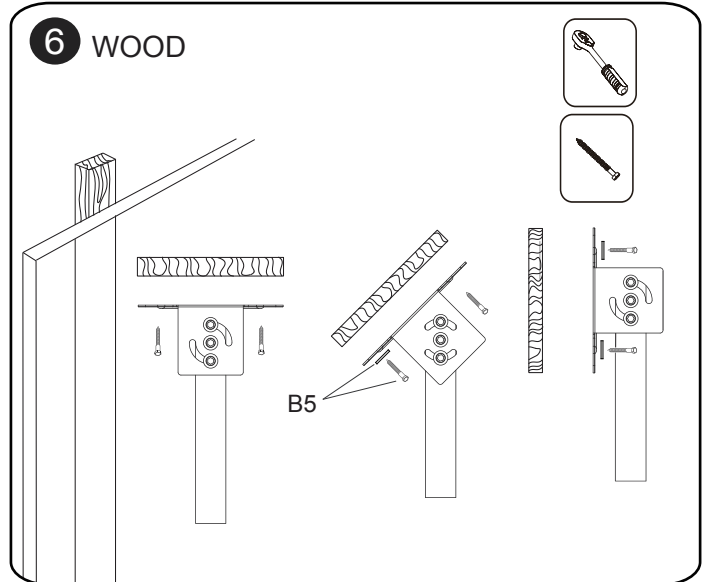

Technical Summary

M Ceiling Mount Pro Face Down

VESA 200/300/400

EAN:7350105215919

Scan for info!

⚠ WARNING

- Be sure to read this entire manual thoroughly and you fully understand all the instructions and warning before attempting to begin your installation.
- This product should only be installed by someone who has a basic knowledge of building construction, installations and fully understands these instructions.
- Always have someone assist you to lift and position your equipment.
- Tighten screws and bolts firmly, but do not over tighten. Over tightening can damage the items and greatly reduce their ability to hold. Please refer to suggested torque values where applicable in these instructions.

Dimensions

Parts list

A1	A2	A3	A4	A5	A6	A7
M5X15	M6X15	M8X25	Ø16XØ6.2X1.5	M8X45	Ø16XØ8.2X1.5	Ø13XØ8.2X13
X4	X4	X4	X4	X4	X4	X4

X1

B1	B2	B3	B4	B5	B6
M6 x16mm	M8	M8X70	Ø16x Ø8.2x1.5	Open-wrench	Ø16x Ø8.2x1.5 Lag bolt
X2	X5	X5	X8	X1	X6

X1

Installation

8 -a Attaching the TV to the VESA Plate
VESA 100×100~200×200

8 -b Attaching the TV to the VESA Plate
VESA 200×200~400×400

9

10

11

12