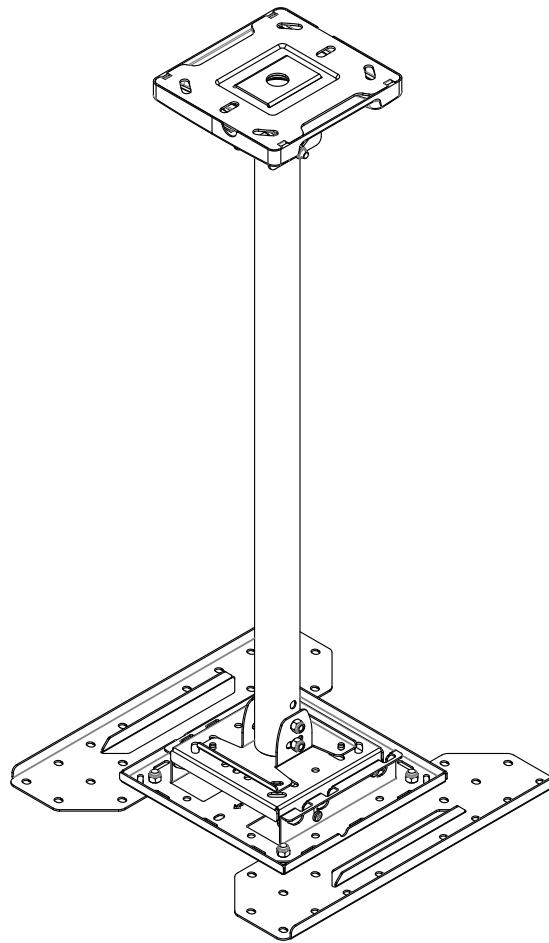

Technical Summary

M Ceiling Mount Pro Face Down

VESA 200/300/400

EAN:7350105215919

Scan for info!

⚠ WARNING

- Be sure to read this entire manual thoroughly and you fully understand all the instructions and warning before attempting to begin your installation.
- This product should only be installed by someone who has a basic knowledge of building construction, installations and fully understands these instructions.
- Always have someone assist you to lift and position your equipment.
- Tighten screws and bolts firmly, but do not over tighten. Over tightening can damage the items and greatly reduce their ability to hold. Please refer to suggested torque values where applicable in these instructions.

Dimensions

Parts list

A1	A2	A3	A4	A5	A6	A7
M5X15	M6X15	M8X25	Ø16XØ6.2X1.5	M8X45	Ø16XØ8.2X1.5	Ø13XØ8.2X13
X4	X4	X4	X4	X4	X4	X4

X1

B1	B2	B3	B4	B5	B6
M6 x16mm	M8	M8X70	Ø16x Ø8.2x1.5	Open-wrench	Ø16x Ø8.2x1.5 Lag bolt
X2	X5	X5	X8	X1	X6

X1

Installation

8 -a Attaching the TV to the VESA Plate
VESA 100×100~200×200

8 -b Attaching the TV to the VESA Plate
VESA 200×200~400×400

9

10

11

12