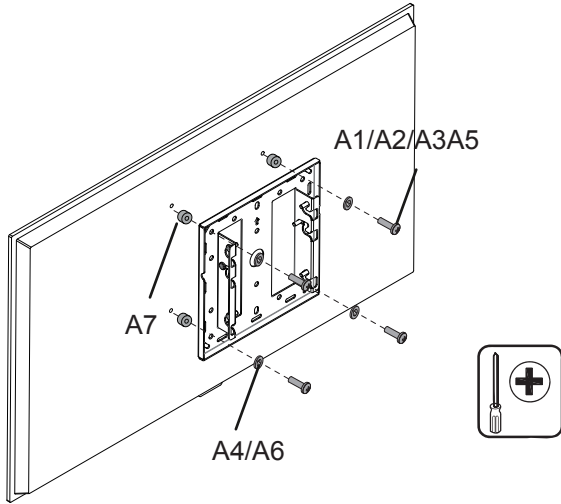

Technical Summary

M Ceiling Mount Pro Face Down

VESA 200/300/400

EAN:7350105215919

Scan for info!

⚠ WARNING

- Be sure to read this entire manual thoroughly and you fully understand all the instructions and warning before attempting to begin your installation.
- This product should only be installed by someone who has a basic knowledge of building construction, installations and fully understands these instructions.
- Always have someone assist you to lift and position your equipment.
- Tighten screws and bolts firmly, but do not over tighten. Over tightening can damage the items and greatly reduce their ability to hold. Please refer to suggested torque values where applicable in these instructions.

Dimensions

Parts list

A1	A2	A3	A4	A5	A6	A7
M5X15	M6X15	M8X25	Ø16XØ6.2X1.5	M8X45	Ø16XØ8.2X1.5	Ø13XØ8.2X13
X4	X4	X4	X4	X4	X4	X4

X1

B1	B2	B3	B4	B5	B6
M6 x16mm	M8	M8X70	Ø16x Ø8.2x1.5	Open-wrench	Ø16x Ø8.2x1.5 Lag bolt
X2	X5	X5	X8	X1	X6

X1

Installation

8 -a Attaching the TV to the VESA Plate
VESA 100×100~200×200

8 -b Attaching the TV to the VESA Plate
VESA 200×200~400×400

9

10

11

12