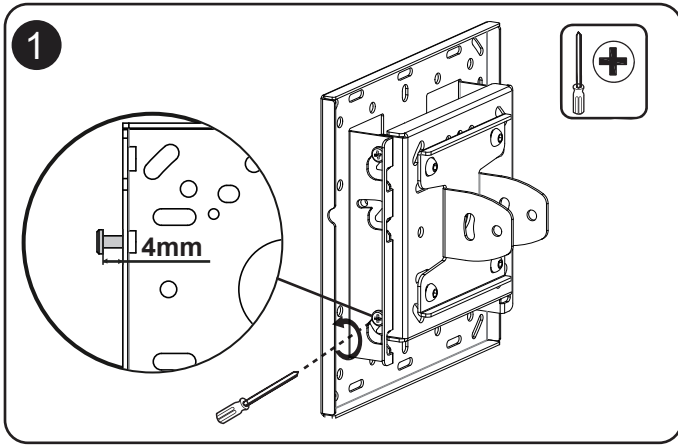

Technical Summary

M Ceiling Mount Pro Face Down

VESA 200/300/400

EAN:7350105215919

Scan for info!

⚠ WARNING

- Be sure to read this entire manual thoroughly and you fully understand all the instructions and warning before attempting to begin your installation.
- This product should only be installed by someone who has a basic knowledge of building construction, installations and fully understands these instructions.
- Always have someone assist you to lift and position your equipment.
- Tighten screws and bolts firmly, but do not over tighten. Over tightening can damage the items and greatly reduce their ability to hold. Please refer to suggested torque values where applicable in these instructions.

Dimensions

Parts list

A1	A2	A3	A4	A5	A6	A7
M5X15	M6X15	M8X25	Ø16XØ6.2X1.5	M8X45	Ø16XØ8.2X1.5	Ø13XØ8.2X13
X4	X4	X4	X4	X4	X4	X4

X1

B1	B2	B3	B4	B5	B6
M6 x16mm	M8	M8X70	Ø16x Ø8.2x1.5	Open-wrench	Ø16x Ø8.2x1.5 Lag bolt
X2	X5	X5	X8	X1	X6

X1

Installation

8 -a Attaching the TV to the VESA Plate
VESA 100×100~200×200

8 -b Attaching the TV to the VESA Plate
VESA 200×200~400×400

9

10

11

12