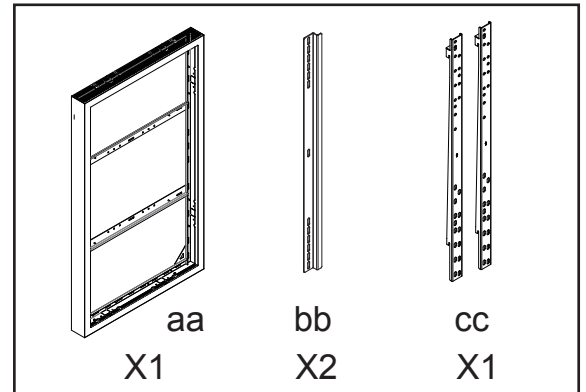

Technical Summary

M Pro Series-Enclosure 75" High Brightness Wall Large

EAN: 7350105217500
7350105217517

PRODUCT DIMENSIONS

Scan for info!

EAN:7350105217500

EAN:7350105217517

COMPONENT CHECKLIST

A1	A2	A3	A4	A5	A6	A7
M6X15	M8X15	Ø16xØ6.2x1.5	M6	Ø13xØ8.2x5.0	M6	M6x25
X4	X4	X4	X4	X12	X4	X4

X1

B1	B2	B3	B4	B5
Lag bolt	Ø16xØ8.2x1.5	Anchor		4mm
X6	X6	X6	X1	X1

X1

INSTALLATION INSTRUCTION

Portrait (A)

Optional installation