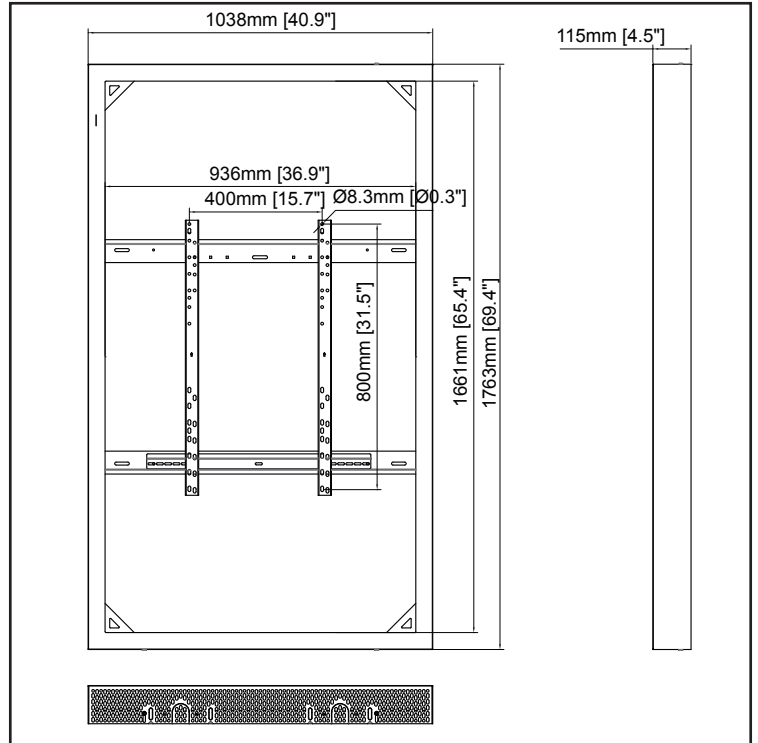

Technical Summary

M Pro Series-Enclosure 75" High Brightness Wall Large

EAN: 7350105217500
7350105217517

PRODUCT DIMENSIONS

Scan for info!

EAN:7350105217500

EAN:7350105217517

COMPONENT CHECKLIST

A1	A2	A3	A4	A5	A6	A7
M6X15	M8X15	Ø16xØ6.2x1.5	M6	Ø13xØ8.2x5.0	M6	M6x25
X4	X4	X4	X4	X12	X4	X4

X1

B1	B2	B3	B4	B5
Lag bolt	Ø16xØ8.2x1.5	Anchor		4mm
X6	X6	X6	X1	X1

X1

INSTALLATION INSTRUCTION

Portrait (A)

Optional installation