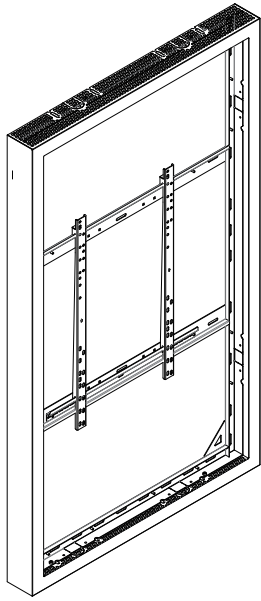

Technical Summary

M Pro Series-Enclosure 75" High Brightness Wall Large

EAN: 7350105217500
7350105217517

PRODUCT DIMENSIONS

Scan for info!

EAN:7350105217500

EAN:7350105217517

COMPONENT CHECKLIST

A1	A2	A3	A4	A5	A6	A7
M6X15	M8X15	Ø16xØ6.2x1.5	M6	Ø13xØ8.2x5.0	M6	M6x25
X4	X4	X4	X4	X12	X4	X4

X1

B1	B2	B3	B4	B5
Lag bolt	Ø16xØ8.2x1.5	Anchor		4mm
X6	X6	X6	X1	X1

X1

INSTALLATION INSTRUCTION

Portrait (A)

Optional installation