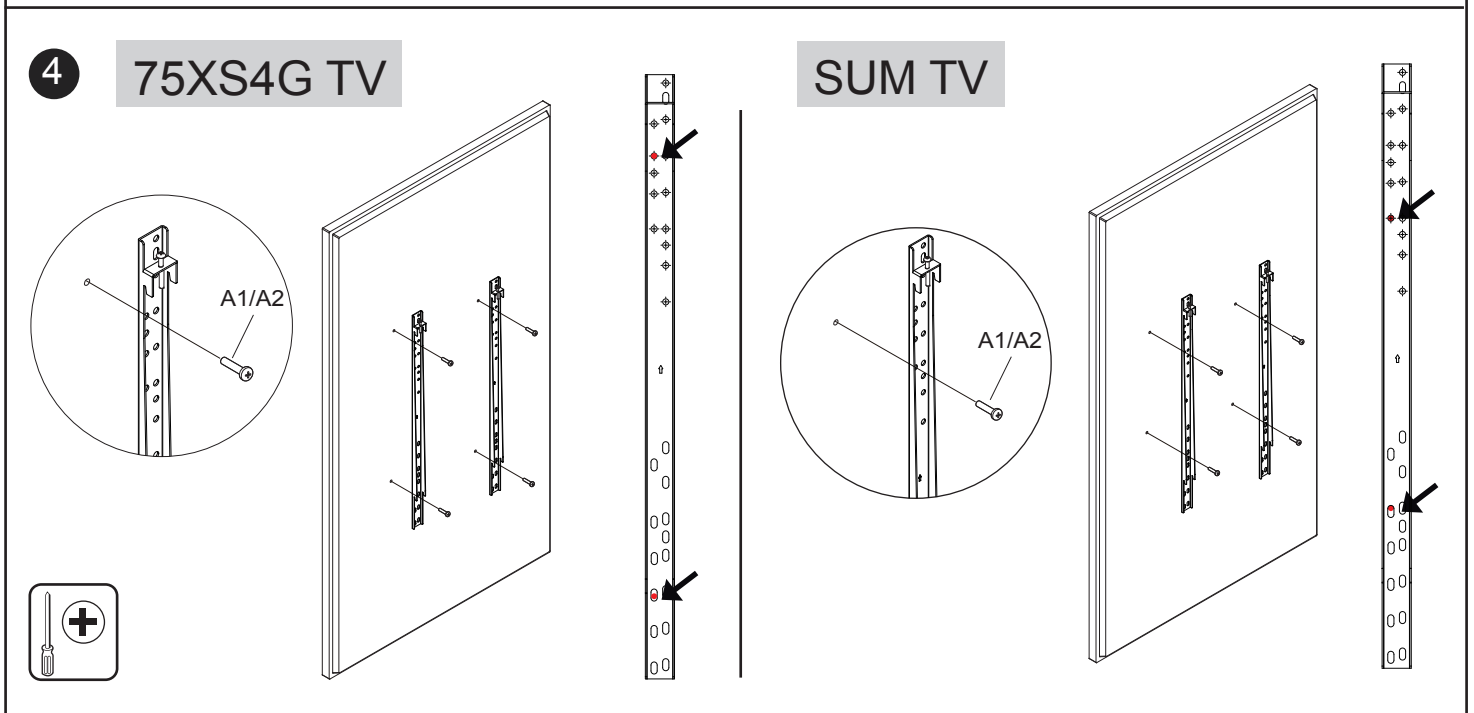

Technical Summary

M Pro Series-Enclosure 75" High Brightness Wall Large

EAN: 7350105217500
7350105217517

PRODUCT DIMENSIONS

Scan for info!

EAN:7350105217500

EAN:7350105217517

COMPONENT CHECKLIST

A1	A2	A3	A4	A5	A6	A7
M6X15	M8X15	Ø16xØ6.2x1.5	M6	Ø13xØ8.2x5.0	M6	M6x25
X4	X4	X4	X4	X12	X4	X4

X1

B1	B2	B3	B4	B5
Lag bolt	Ø16xØ8.2x1.5	Anchor		4mm
X6	X6	X6	X1	X1

X1

INSTALLATION INSTRUCTION

Portrait (A)

Optional installation