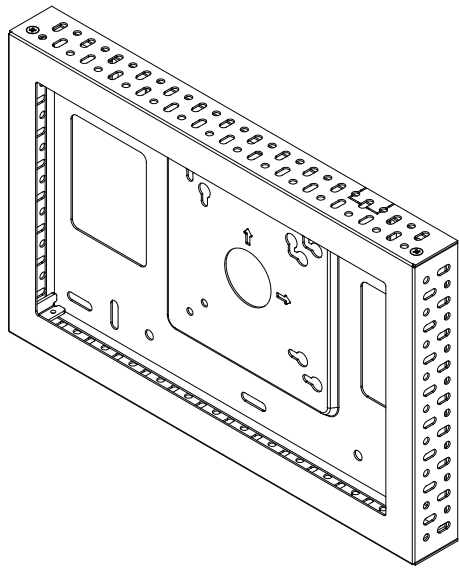

Technical Summary

M Pro Series Enclosure

QB13R & QB13R-T

EAN:7350073738908

EAN:7350073738519

EAN:7350073738519

EAN:7350073738908

Scan for info!