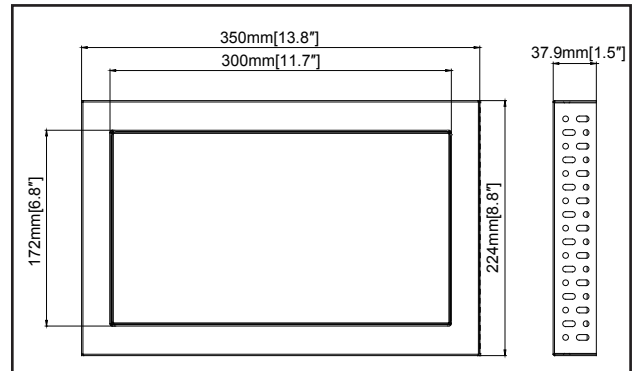

PRODUCT DIMENSIONS

COMPONENT CHECKLIST

Item	Name	QTY
A	TV box1	1
B	TV box2	1
C	φ13xφ8.2x13 mm	4
D	M4*12mm Screw	4
E	M5*12mm Screw	4
F	Coach Screw 6x50	4
G	Plastic Anchor	4

A

B

C

D

E

Landscape

F B G

B

2" (50 mm)

3/10" (8 mm)

Portrait

F B G

B