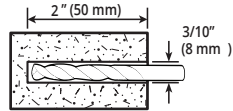

2-b Landscape

Portrait