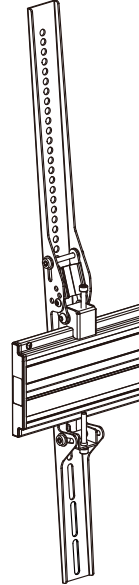

Technical Summary

M Pro Series - Wallmount Column Dual HD

EAN: 7350022739031

M Pro Series - Wallmount Column Dual HD

Scan for info!

EAN:7350022739031

PRODUCT DIMENSIONS

COMPONENT CHECKLIST

A1	A2	A3	A4	A5	A6	A7
M5X15	M6X15	M8X25	Ø16XØ6.2X1.5	M8X45	Ø16XØ8.2X1.5	Ø13XØ8.2X13
						
X4	X4	X4	X4	X4	X4	X4

X2

B1	B2	B3
	M8X10 	5mm 
X8	X8	X1

X1

 480mm X2	 X2	 X4	 X2	 X4	 M5 X4
AA	BB	CC	DD	EE	FF

INSTALLATION INSTRUCTION

5 Cut according to column size

6

7

8

9

10

Height adjust

Anti shedding

Tilt 5°

Tilt 10°

Tilt 15°