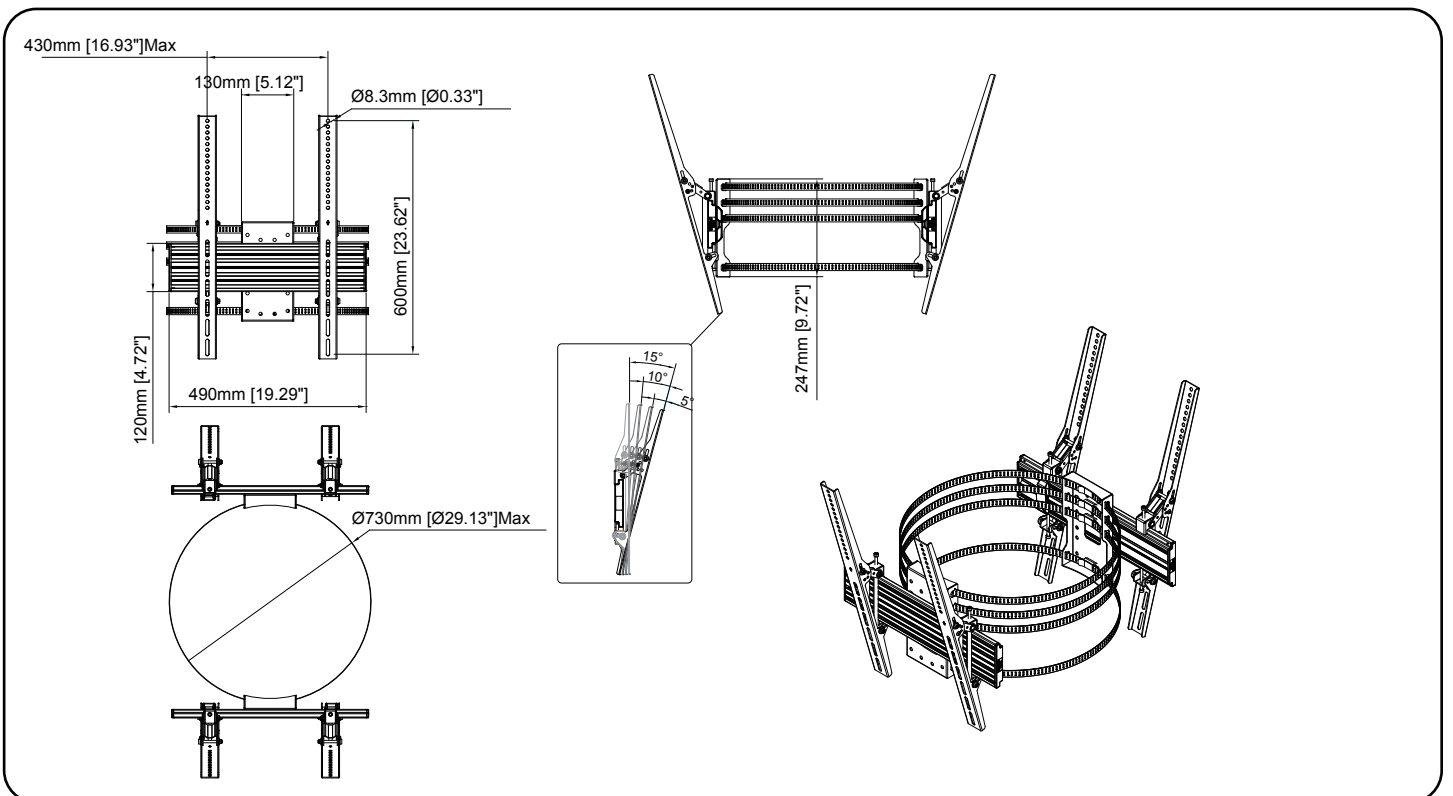

Technical Summary

M Pro Series - Wallmount Column Dual HD

EAN: 7350022739031

M Pro Series - Wallmount Column Dual HD

Scan for info!

EAN:7350022739031

PRODUCT DIMENSIONS

COMPONENT CHECKLIST

A1	A2	A3	A4	A5	A6	A7
M5X15	M6X15	M8X25	Ø16XØ6.2X1.5	M8X45	Ø16XØ8.2X1.5	Ø13XØ8.2X13
						
X4	X4	X4	X4	X4	X4	X4

X2

B1	B2	B3
	M8X10 	5mm 
X8	X8	X1

X1

 480mm X2	 X2	 X4	 X2	 X4	 M5 X4
AA	BB	CC	DD	EE	FF

INSTALLATION INSTRUCTION

5 Cut according to column size

6

7

8

9

10

Height adjust

Anti shedding

Tilt 5°

Tilt 10°

Tilt 15°