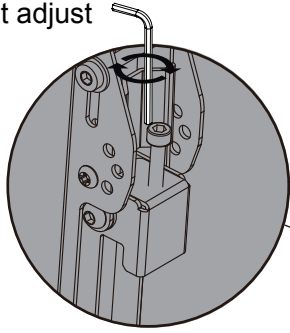

A1	A2	A3	A4	A5	A6	A7
M5X15	M6X15	M8X25	Ø16XØ6.2X1.5	M8X45	Ø16XØ8.2X1.5	Ø13XØ8.2X13
						
X4	X4	X4	X4	X4	X4	X4

X2

B1	B2	B3
	M8X10 	5mm 
X8	X8	X1

X1

 480mm X2	 X2	 X4	 X2	 X4	 M5 X4
AA	BB	CC	DD	EE	FF

INSTALLATION INSTRUCTION

5 Cut according to column size

6

7

8

9

10

Height adjust

Anti shedding

Tilt 5°

Tilt 10°

Tilt 15°