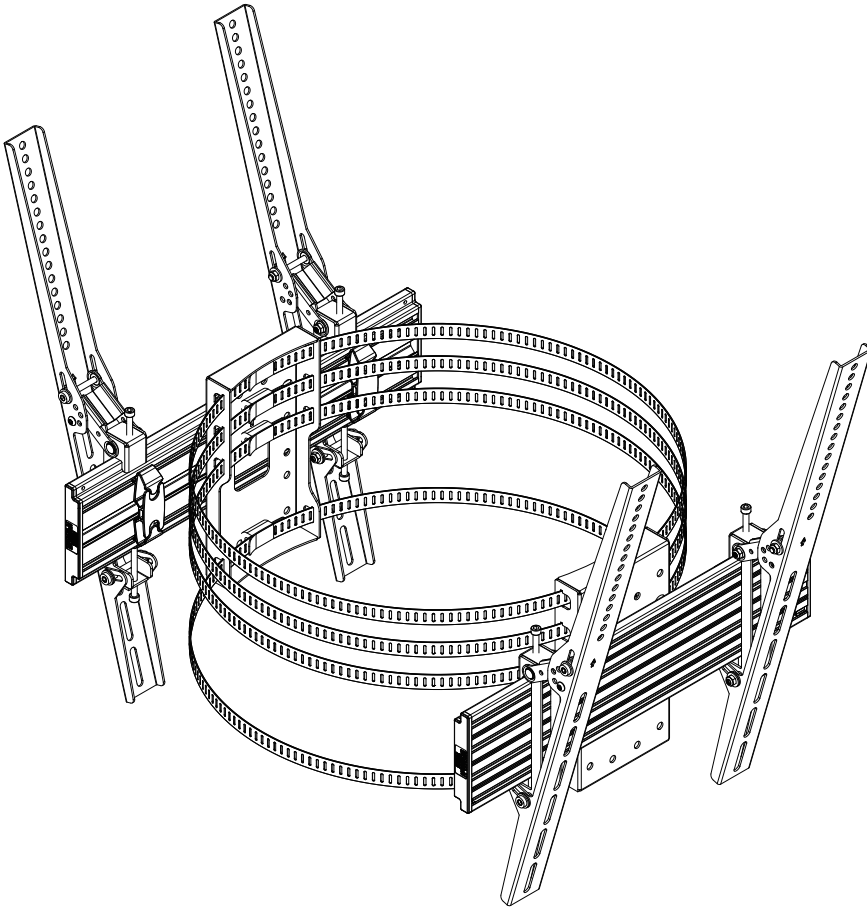

Technical Summary

M Pro Series - Wallmount Column Dual HD

EAN: 7350022739031

M Pro Series - Wallmount Column Dual HD

Scan for info!

EAN:7350022739031

PRODUCT DIMENSIONS

COMPONENT CHECKLIST

A1	A2	A3	A4	A5	A6	A7
M5X15	M6X15	M8X25	Ø16XØ6.2X1.5	M8X45	Ø16XØ8.2X1.5	Ø13XØ8.2X13
						
X4	X4	X4	X4	X4	X4	X4

X2

B1	B2	B3
	M8X10 	5mm 
X8	X8	X1

X1

 480mm X2	 X2	 X4	 X2	 X4	 M5 X4
AA	BB	CC	DD	EE	FF

INSTALLATION INSTRUCTION

5 Cut according to column size

6

7

8

9

10

Height adjust

Anti shedding

Tilt 5°

Tilt 10°

Tilt 15°