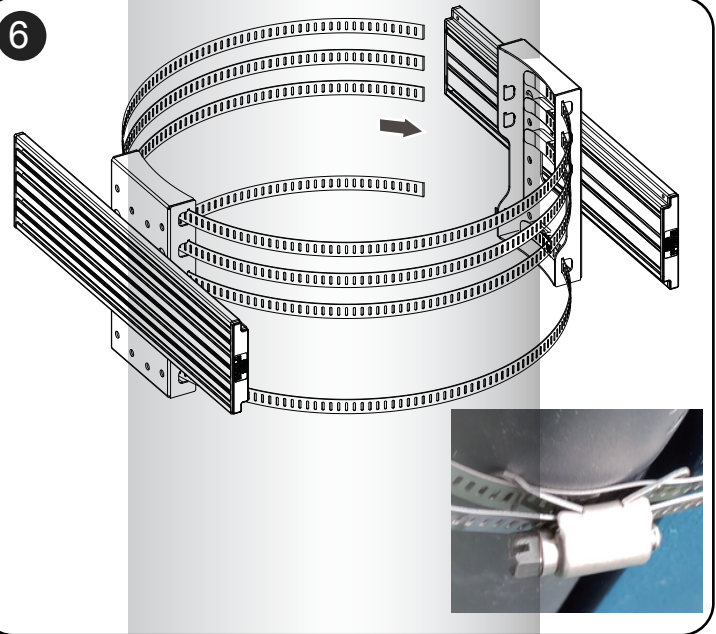

A1	A2	A3	A4	A5	A6	A7
M5X15	M6X15	M8X25	Ø16XØ6.2X1.5	M8X45	Ø16XØ8.2X1.5	Ø13XØ8.2X13
						
X4	X4	X4	X4	X4	X4	X4

X2

B1	B2	B3
	M8X10 	5mm 
X8	X8	X1

X1

 480mm X2	 X2	 X4	 X2	 X4	 M5 X4
AA	BB	CC	DD	EE	FF

INSTALLATION INSTRUCTION

5 Cut according to column size

6

7

8

9

10

Height adjust

Anti shedding

Tilt 5°

Tilt 10°

Tilt 15°