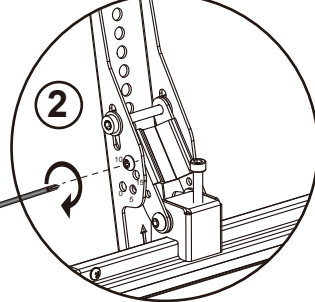

A1	A2	A3	A4	A5	A6	A7
M5X15	M6X15	M8X25	Ø16XØ6.2X1.5	M8X45	Ø16XØ8.2X1.5	Ø13XØ8.2X13
						
X4	X4	X4	X4	X4	X4	X4

X2

B1	B2	B3
	M8X10 	5mm 
X8	X8	X1

X1

 480mm X2	 X2	 X4	 X2	 X4	 M5 X4
AA	BB	CC	DD	EE	FF

INSTALLATION INSTRUCTION

5 Cut according to column size

6

7

8

9

10

Height adjust

Anti shedding

Tilt 5°

Tilt 10°

Tilt 15°