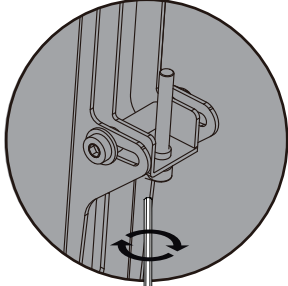

A1	A2	A3	A4	A5	A6	A7
M5X15	M6X15	M8X25	Ø16XØ6.2X1.5	M8X45	Ø16XØ8.2X1.5	Ø13XØ8.2X13
						
X4	X4	X4	X4	X4	X4	X4

X2

B1	B2	B3
	M8X10 	5mm 
X8	X8	X1

X1

 480mm X2	 X2	 X4	 X2	 X4	 M5 X4
AA	BB	CC	DD	EE	FF

INSTALLATION INSTRUCTION

5 Cut according to column size

6

7

8

9

10

Height adjust

Anti shedding

Tilt 5°

Tilt 10°

Tilt 15°