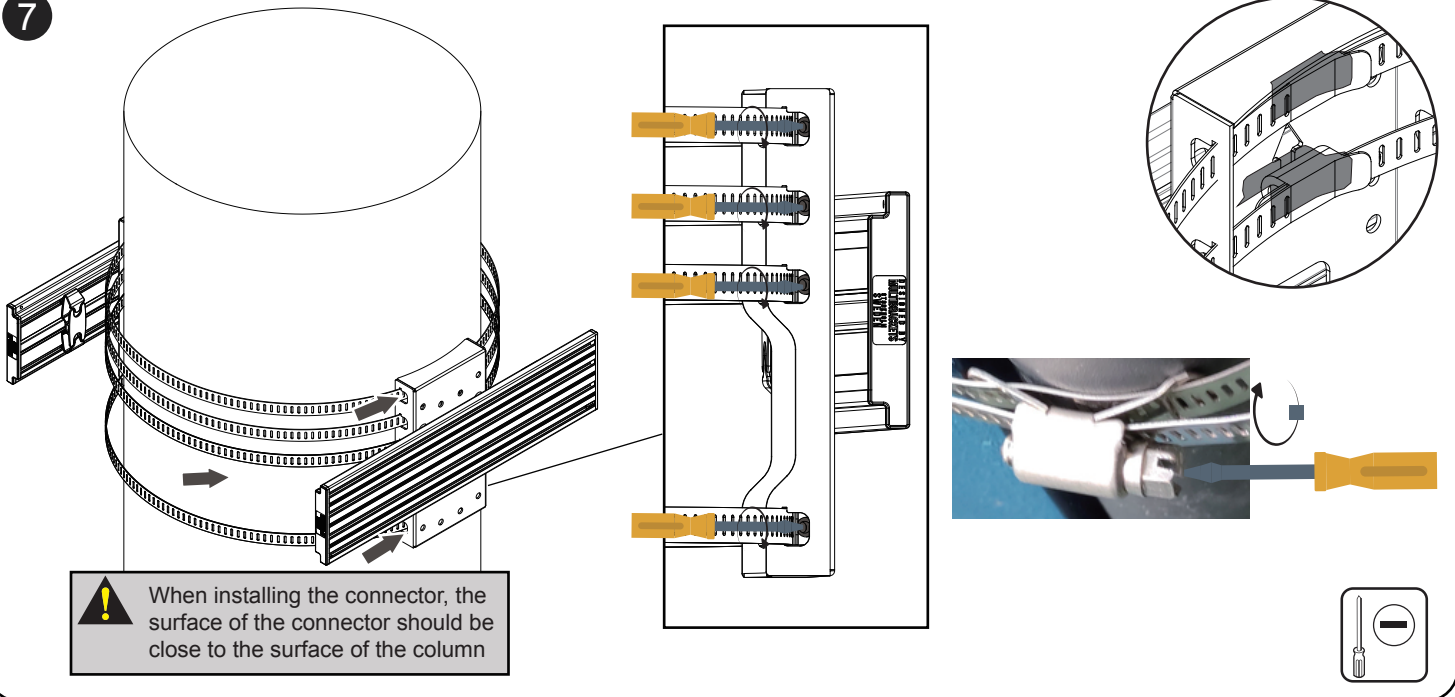

A1	A2	A3	A4	A5	A6	A7
M5X15	M6X15	M8X25	Ø16XØ6.2X1.5	M8X45	Ø16XØ8.2X1.5	Ø13XØ8.2X13
						
X4	X4	X4	X4	X4	X4	X4

X2

B1	B2	B3
	M8X10 	5mm 
X8	X8	X1

X1

 480mm X2	 X2	 X4	 X2	 X4	 M5 X4
AA	BB	CC	DD	EE	FF

INSTALLATION INSTRUCTION

5 Cut according to column size

6

7

8

9

10

Height adjust

Anti shedding

Tilt 5°

Tilt 10°

Tilt 15°