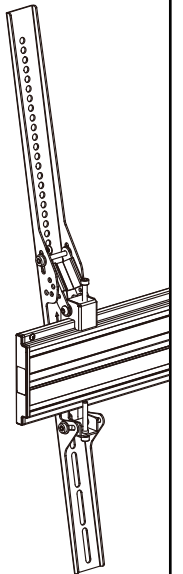

A1	A2	A3	A4	A5	A6	A7
M5X15	M6X15	M8X25	Ø16XØ6.2X1.5	M8X45	Ø16XØ8.2X1.5	Ø13XØ8.2X13
						
X4	X4	X4	X4	X4	X4	X4

X2

B1	B2	B3
	M8X10 	5mm 
X8	X8	X1

X1

 480mm X2	 X2	 X4	 X2	 X4	 M5 X4
AA	BB	CC	DD	EE	FF

INSTALLATION INSTRUCTION

5 Cut according to column size

6

7

8

9

10

Height adjust

Anti shedding

Tilt 5°

Tilt 10°

Tilt 15°