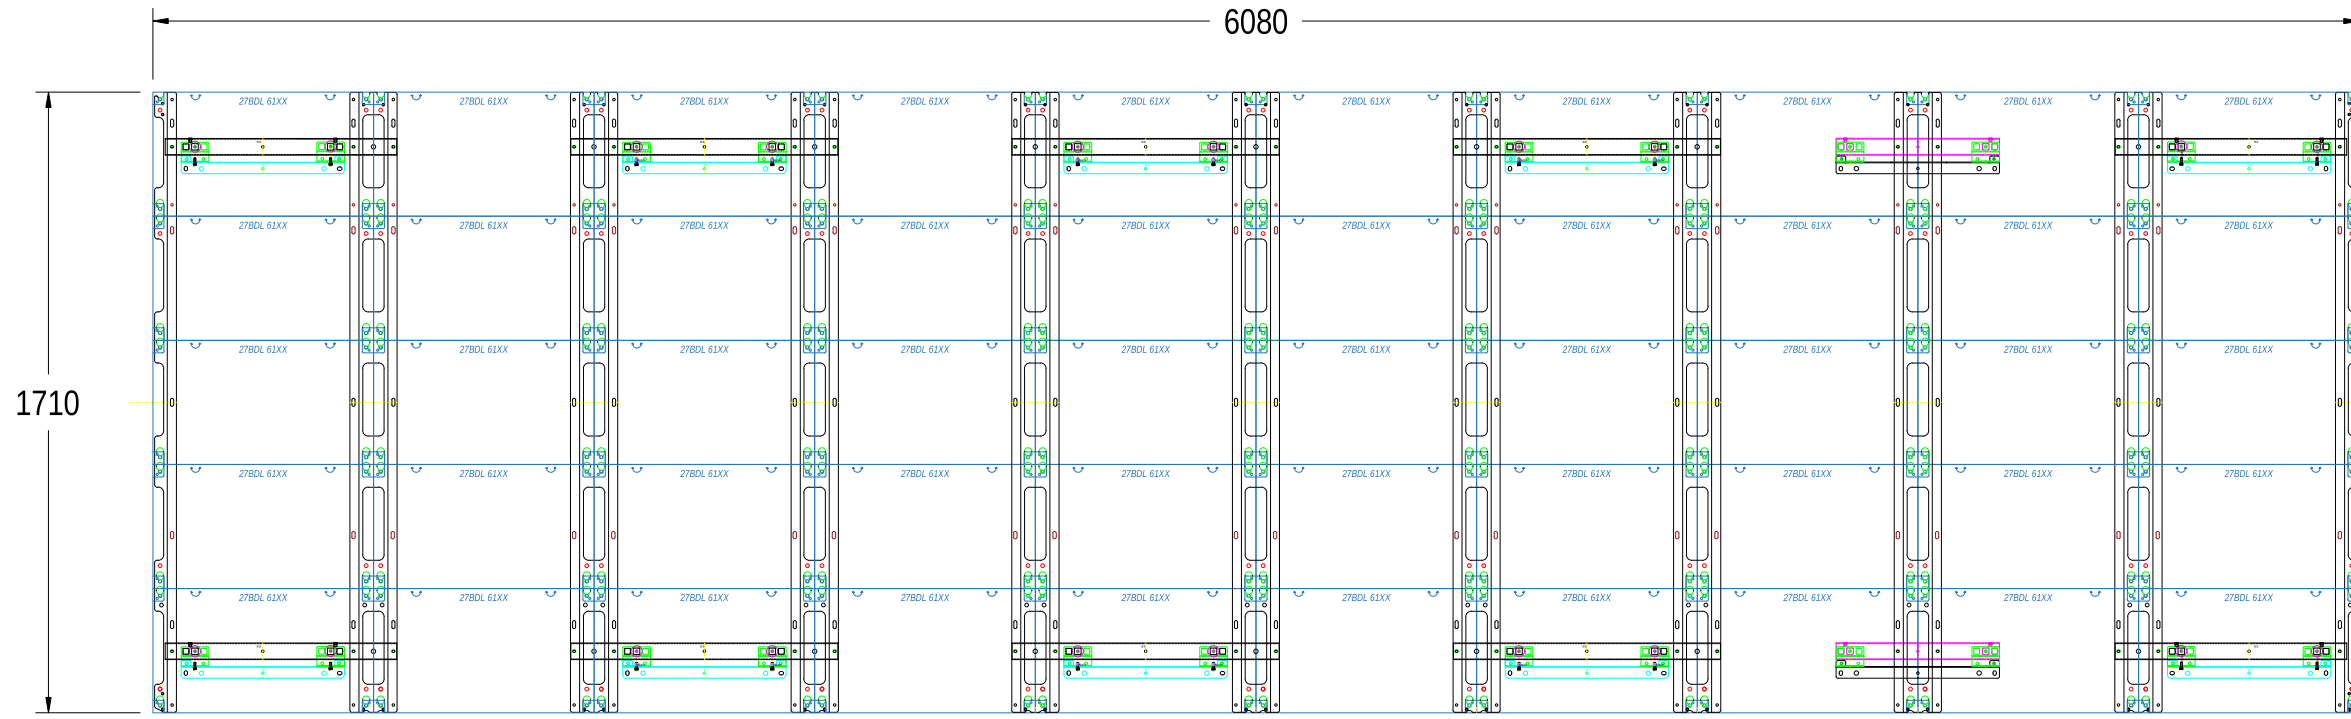

LEDWALL 10x5 PHILIPS 6000  
PHILIPS SERIES 6000

112 ± 7

CABINET PHILIPS 6000