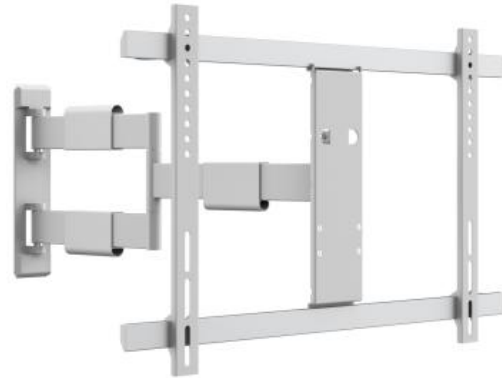

# M VESA Flexarm Thin White Large

Article: 7 350 105 210 150

M VESA Flexarm Thin White Large - Mounting kit ( tilt articulating arm, full motion mount ) for LCD display – white - screen size: 37" - 65"

Product category: WALLMOUNTS

### M VESA Flexarm Thin White Large

<b>For screen size:</b>	37"-65"
<b>Feature:</b>	Ultra slim full-motion arm
<b>VESA standard:</b>	200x200, 400x200, 300x300, 400x400, 600x400 mm
<b>Article No:</b>	735010521 0150
<b>Size in mm: (H*W*Dmin-Dmax)</b>	650x 717 x 40-650mm
<b>Tilt:</b>	Yes, approx. -15 to 0 degrees
<b>Swivel:</b>	Yes, approx. -90°~+90° degrees
<b>Screen Level:</b>	Yes, approx. -2°~+2° degrees
<b>Level adjustment:</b>	Yes, may be required when display is pulled out and pushed in
<b>Anti-Theft:</b>	No.
<b>Weight:</b>	6.33 kg (weight of one packed unit)
<b>Colour:</b>	Black
<b>Max load:</b>	30 kg
<b>Distribution package:</b>	3 pc
<b>Warranty:</b>	5 years