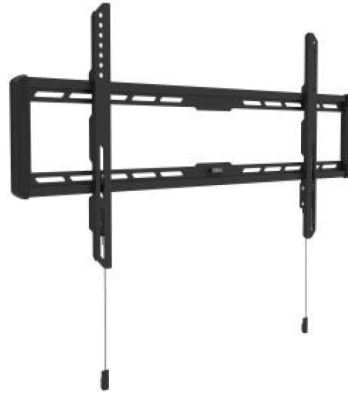

Specification

M Universal Wallmount Fixed Large

For screen size:	40-86"
Universal & VESA standard:	200x200 300x200 300x300 400x200 400x400 600x400 800x400 mm
Article No:	7 350 073 731 015
Colour:	Black
Max load:	60 kg
Net weight:	2 kg
Gross weight:	2,9 kg
Distribution package:	8 pcs
Distribution package net weight:	16 kg
Distribution package gross weight:	24 kg
Warranty:	5 years
Distance to wall:	23mm

Retail Package Specification

Package Parcels:	1 pcs
Package Measurements:	96 x 21 x 6.5 cm
Package Weight:	2.90 kg

Distribution Package Specification

Retail Package Parcels:	8 pcs
Package Measurements:	97.3 x 28 x 44 cm
Package Weight:	24.20 kg

Please note: Multibrackets products and specifications are in constant change.

View the latest specifications, drawings and images for this product on www.multibrackets.com/1015