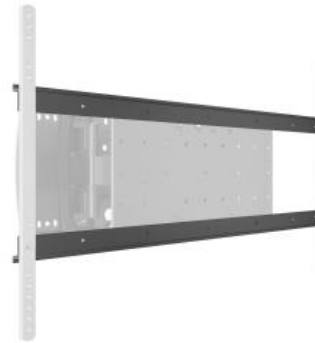

Ready when you are

M VESA Extension kit Tilt & Turn 800x400

Article: 7 350 022 734 043

Multibrackets M Extender Kit Tilt & Turn - Mounting component (extension brackets) for LCD / LED panel - black - screen size: 40" - 84" - wall-mountable

Product category: WALLMOUNTS

Specification

M Extender Kit Tilt & Turn 800x400

For screen size:	40"-84"
Universal & VESA standard:	600x200 600x300 600x400 800x400
Article No:	7 350 022 734 043
Size in mm:	3,8x61,5x1,8 (W*H*D)
Weight:	0,5 kg
Colour:	Black
Max load:	65 kg
Distribution package:	1 pc
Warranty:	5 years

Retail Package Specification

Package Parcels:	1 pcs
Package Measurements:	62 x 6 x 6 cm
Package Weight:	1.00 kg

Please note: Multibrackets products and specifications are in constant change.

View the latest specifications, drawings and images for this product on www.multibrackets.com/4043