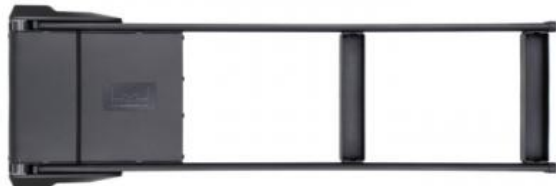

# M Motorized Swing Mount Large

Article: 7 350 022 734 500

Multibrackets M Motorized Swing Mount Large - Mounting kit ( swing arm ) for LCD TV - black - screen size: 32" - 60" - wall-mountable

Product category: MOTORIZED

### M Motorized Swing Mount Large

<b>For screen size:</b>	32"-60"
<b>VESA standard:</b>	200x200 300x200 300x300 400x200 400x400 mm
<b>Article No:</b>	7 350 022 734 500
<b>Colour:</b>	Black
<b>Recomended max load:</b>	30kg
<b>Distribution package:</b>	3 pcs
<b>Warranty:</b>	1 year
<b>Remote control:</b>	IR remote control (RC5 standard only)
<b>Certification:</b>	CE
<b>Power:</b>	DC12V, 0,5A
<b>AC Adapter:</b>	Input: 100-240VAC Output: DC 12V - 1A
<b>Distance to wall:</b>	47-990mm
<b>Swing range:</b>	0-90 degrees; left or right
<b>Weight:</b>	6.4 kg
<b>Size in mm:</b>	730x435x47 (WxLxH)
<b>Gift box size in cm:</b>	81.4x35.4x7.8 (WxLxH)