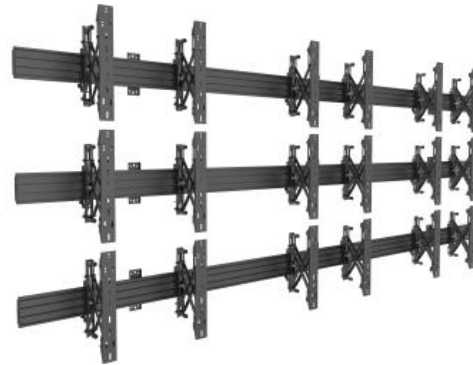

Ready when you are

M Wallmount Pro MBW3x3U Push In Pop Out Black

Article: 7 350 073 735 013

M Wallmount Pro MBW3x3U Push In Pop Out Black - Wall mount for LCD display, steel, 9 screen, single side, adjustable, VESA Max 400x400* - screen size: 32"-65" - black

Product category: PRO SERIES

Specification

M Wallmount Pro MBW3x3U Push In Pop Out Black

Article No:	7 350 073 735 013
For screen size:	32"-65"
Type:	Single Side MBW3U x 3
Universal & VESA standard:	Adjustable from 100x100 to 600x400 max 55" 600x400 max 65" 400x400 max Optional VESA 800x600, 1000x600
Material:	Steel, Aluminium, Plastic
Color:	Black
Surface Finish:	Powder coating
Weight:	78 kg
Measurements	348 x23.5x44.7cm per rail
Max Load:	30 kg per screen
Height adjustment:	Yes, 0-10mm
Depth adjustment:	Yes, 0-15mm
Tilt adjustment:	Yes, $\pm 4^\circ$
Cable Management:	Yes
Options:	M Pro Series Parts
Certifications:	
Warranty:	5 years