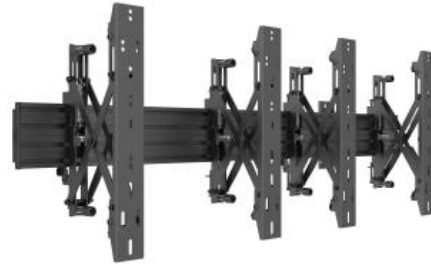

Ready when you are

M Wallmount Pro MBW2x1UP Push In Pop Out Black

Article: 7 350 073 735 020

M Wallmount Pro MBW2x1U Push In Pop Out Black - Wall mount for LCD display, steel, 2 screens, single side, adjustable, VESA Max 400x400 - screen size: 32"-55" - portrait - black

Product category: PRO SERIES

Specification

M Wallmount Pro MBW2x1U Push In Pop Out Black

Article No:	7 350 073 735 020
For screen size:	32"-55"
Type:	Single Side MBW2U
Universal & VESA standard:	100x100,200x100, 200x200,300x300,400x200,400x400
Material:	Steel, Aluminium, Plastic
Color:	Black
Surface Finish:	Powder coating
Weight:	14 kg
Measurements	128 x 23.5 x 44.7cm per row
Max Load:	50kg (TUV30kg) Per screen
Height adjustment:	Yes, 0-10mm
Rotate adjustment:	No
Tilt adjustment:	Yes, $\pm 4^\circ$
Cable Management:	Yes
Options:	M Pro Series Parts
Certifications:	CE
Warranty:	5 years