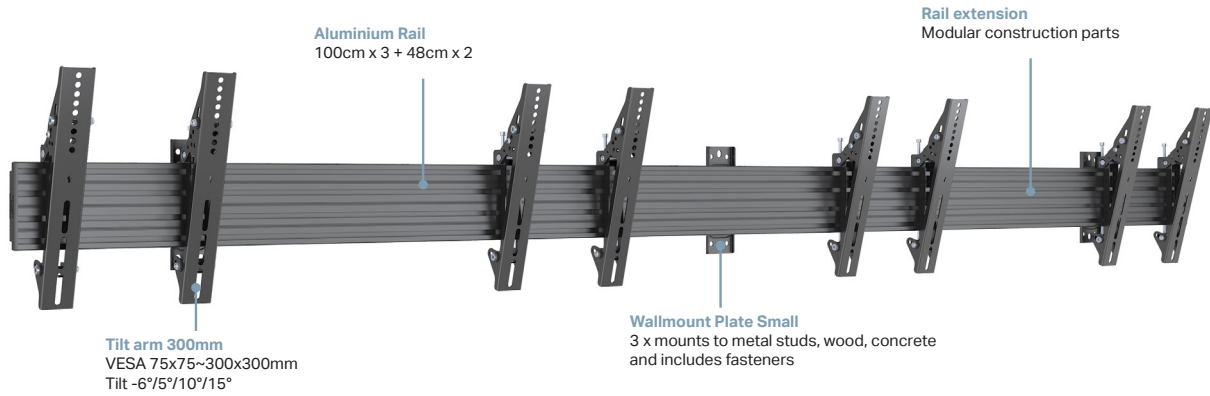

Max. Load:
50kg per screen

Screen size:
32" 43" 49" 50"

Pro Series Wall Menu Board Mounts

Made for: **SAMSUNG** Samsung LH32QMRBBGCXEN / LH43QMBEPGCXEN / LH50QMBEBGCXEN

LG LG 32SM5J-B / 43UH5J-H / 49UH5J-H

M Menu Board Wall Mount Pro MBW4X1U VESA 300

EAN: 7350105216046

For screen size: 32" 43" 49" 50"

Universal & VESA standard: VESA 75x75~300x300mm

Gross weight: 19 kg

Color: Black

Load capacity: 50 kg per screen

Wall distance: 5.6 cm

Package measurements: 104.5x16x16cm

Warranty: 5 years

Tilt Arm 300mm
Tilt -6°/5°/10°/15°
Max Load 50kg per
screen

Rail end cover
Anti-theft screws

Rail Extension
Modular
construction parts