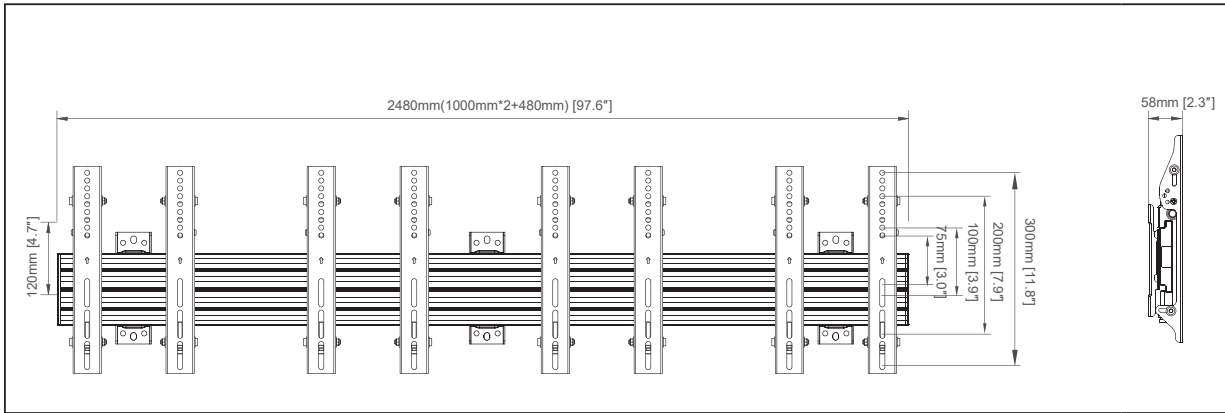

M Menu Board Wall Mount Pro MBW4X1U VESA 300

EAN: 7350105216046

For screen size: 32" 43" 49" 50"

Universal & VESA standard: VESA 75x75~300x300mm

Gross weight: 19 kg

Color: Black

Load capacity: 50 kg per screen

Wall distance: 5.6 cm

Package measurements: 104.5x16x16cm

Warranty: 5 years

Tilt Arm 300mm
Tilt -6°/5°/10°/15°
Max Load 50kg per
screen

Rail end cover
Anti-theft screws

Rail Extension
Modular
construction parts

Wallmount Plate Small
Includes fasteners

M Menu Board Wall Mount Pro MBW4X1U VESA 300

SAMSUNG LH32QMRBBGCXEN

LG 32SM5J-B

SAMSUNG LH43QMBEPGCXEN

LG 43UH5J-H

SAMSUNG LH50QMBEBGCXEN

LG 49UH5J-H