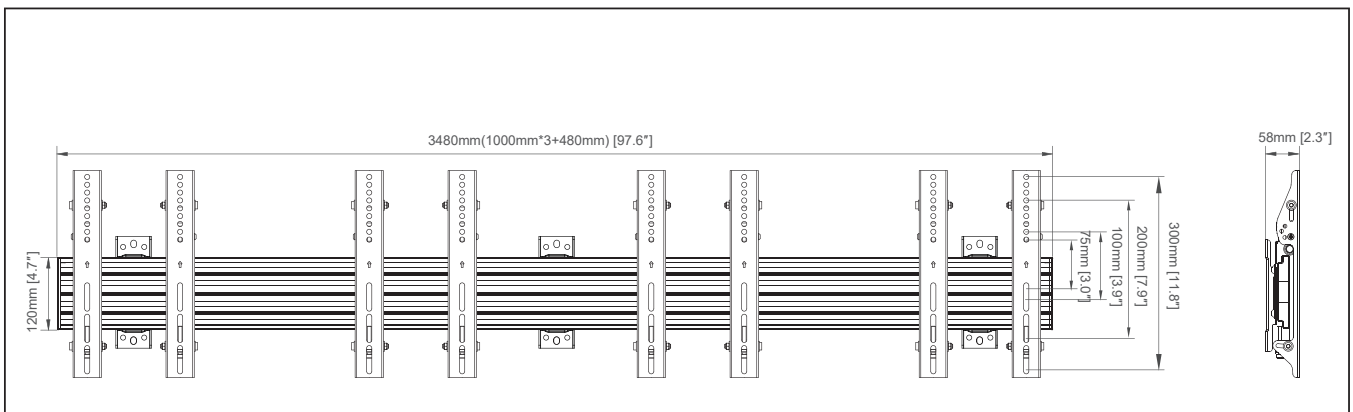

Wall distance: 5.6 cm

Package measurements: 104.5x16x16cm

Warranty: 5 years

Tilt Arm 300mm
Tilt -6°/5°/10°/15°
Max Load 50kg per
screen

Rail end cover
Anti-theft screws

Rail Extension
Modular
construction parts

Wallmount Plate Small
Includes fasteners

M Menu Board Wall Mount Pro MBW4X1U VESA 300

SAMSUNG LH32QMRBBGCXEN

LG 32SM5J-B

SAMSUNG LH43QMBEPGCXEN

LG 43UH5J-H

SAMSUNG LH50QMBEBGCXEN

LG 49UH5J-H