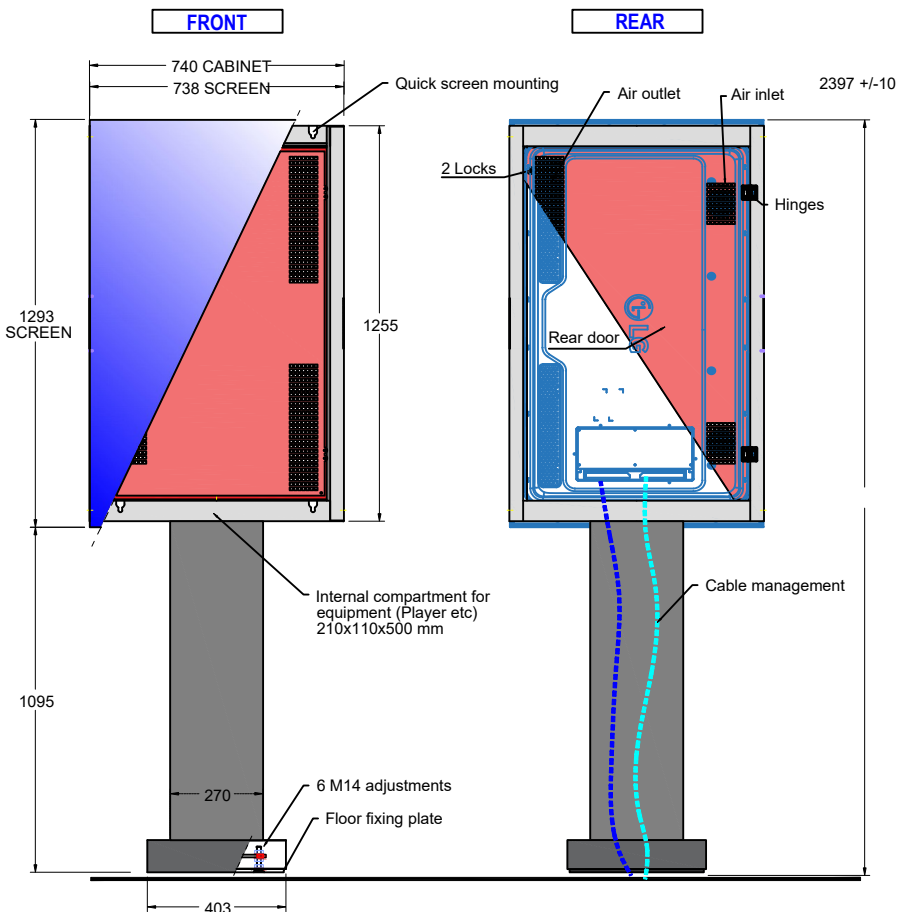

Ready when you are

M Totem Pro Single 55XE4F-M

Article: 7 350 105 216 978

M Totem Pro Single 55XE4F-M - Totem for LG
 55XE4F-M – Portrait - Screen size: 55"- max load:
 63kg - VESA: LG proprietary fitting - black – 100%
 anti corrosion - anti theft

Product category: PRO SERIES OUTDOOR

Specification

M Totem Pro Single 55XE4F-M

For screen size:	55" Totem for LG 55XE4F-M
Universal & VESA standard:	LG proprietary fitting
Article No:	7 350 105 216 978
Colour:	Black
Warranty:	5 years

Galvanized and epoxy painted steel structure for outdoor use.

Weight kg. 60

Please note: Multibrackets products and specifications are in constant change.

View the latest specifications, drawings and images for this product on www.multibrackets.com/0013