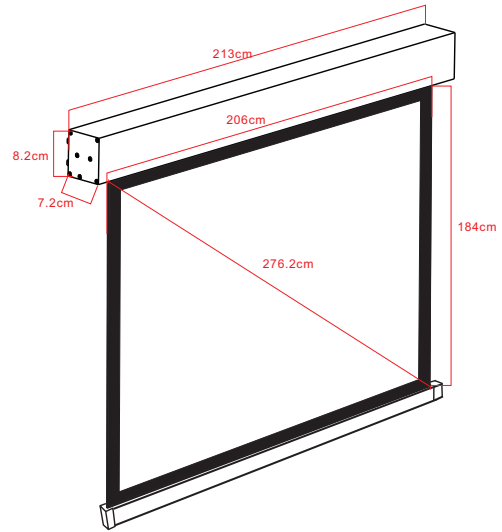

M 4:3 Manual Self-Lock Projection Screen Deluxe

Art No: 7 350 022 730 595

Multibrackets Manual Self-Lock Projection Screen Deluxe are elegant projection screens designed for the livingroom, home theatre, hi-end conference rooms or for educational use in schools.

A slow retention function is built into the manual screens. This makes the screen retract slowly, and controlled retract into the cassette.

An unsurpassed 30cm long black drop makes the Multibrackets Manual Self-Lock Projection Screen Deluxe a perfect fit even for rooms with high ceiling height. Use

our manual screens in rooms with height of 3.20meters or even higher.

Multibrackets Manual Self-Lock Projection Screen Deluxe is a screen that can be mounted either onto the ceiling or wall. Both possibilities are included as standard in our manual projection screens.

Available in 16:10, 16:9, 4:3 or 1:1-formats surrounded by a black boarder for higher contrast. The screen fabric is simple to roll up and down onto the screen roll, working similar to a curtain.

SPECIFICATIONS

M 4:3 Manual Self-Lock Projection Screen Deluxe 200x150, 100"

EAN 7 350 022 730 595

Format:	4:3
Size:	100"
Projection area:	2 x 1,5 m
Diagonal:	2,54 m
Motor:	No
Remote:	No
Colour:	White
Surface:	Matte white
Gain:	1,0
Border:	4,5 cm
Weight:	13,5 kg

Black drop:	30 cm
Cassette measurements:	213,4 x 9 x 9 cm (L*W*H)
Gift box packaging:	Yes
Inner box packaging:	Yes
Ceiling mount feature:	Yes
Distribution package:	4 pcs
Warranty:	1 year
Slow retention:	Built-in