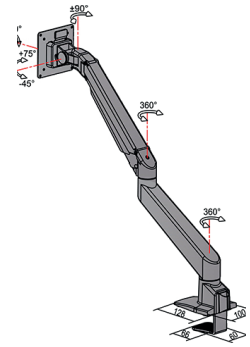

# M VESA Gas Lift Arm Single

Art No: Black 7 350 022 737 174, Silver 7 350 022 737 167, White 7 350 022 737 150

The M VESA Gas Lift Arm is made out of a durable aluminum construction and uses a gas driven suspension technique. This makes the screen "float" and it can then be moved with near zero effort. Fingertip tilt provides smooth adjustment in any direction. Sup-

ports VESA standards 75x75 and 100x100 and holds screens weighing from minimum 2kg and up to maximum 10kg. The M VESA Gas Lift Arm Single holds to your standard workdesk (max 50mm), or assemble it using a workdesk thru hole technique.

## SPECIFICATIONS

M VESA Gas Lift Arm Single Black	
For screen size:	15-32"
VESA standard:	75x75 100x100 mm
EAN:	Black 7 350 022 737 174, Silver 7 350 022 737 167, White 7 350 022 737 150
Colours:	Black, silver or white
Screen weight:	Min. 2 kg — Max. 10 kg
Function:	Gas driven piston
Warranty:	2 years
Weight:	3,4 kg
Tilt angle:	+75 — -45 degrees
Turn angle:	+90 — -90 degrees
Rotate:	90 degrees
Distribution package:	3 pcs
Single box size:	49x19x14cm
Distribution box size:	48x21x43cm