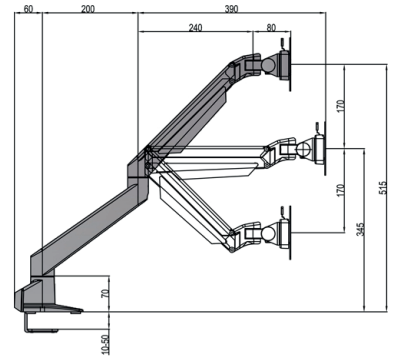

# M VESA Gas Lift Arm Single

Art No: Black 7 350 022 737 174, Silver 7 350 022 737 167, White 7 350 022 737 150

The M VESA Gas Lift Arm is made out of a durable aluminum construction and uses a gas driven suspension technique. This makes the screen "float" and it can then be moved with near zero effort. Fingertip tilt provides smooth adjustment in any direction. Sup-

ports VESA standards 75x75 and 100x100 and holds screens weighing from minimum 2kg and up to maximum 10kg. The M VESA Gas Lift Arm Single holds to your standard workdesk (max 50mm), or assemble it using a workdesk thru hole technique.

## SPECIFICATIONS

M VESA Gas Lift Arm Single Black	
For screen size:	15-32"
VESA standard:	75x75 100x100 mm
EAN:	Black 7 350 022 737 174, Silver 7 350 022 737 167, White 7 350 022 737 150
Colours:	Black, silver or white
Screen weight:	Min. 2 kg — Max. 10 kg
Function:	Gas driven piston
Warranty:	2 years
Weight:	3,4 kg
Tilt angle:	+75 — -45 degrees
Turn angle:	+90 — -90 degrees
Rotate:	90 degrees
Distribution package:	3 pcs
Single box size:	49x19x14cm
Distribution box size:	48x21x43cm